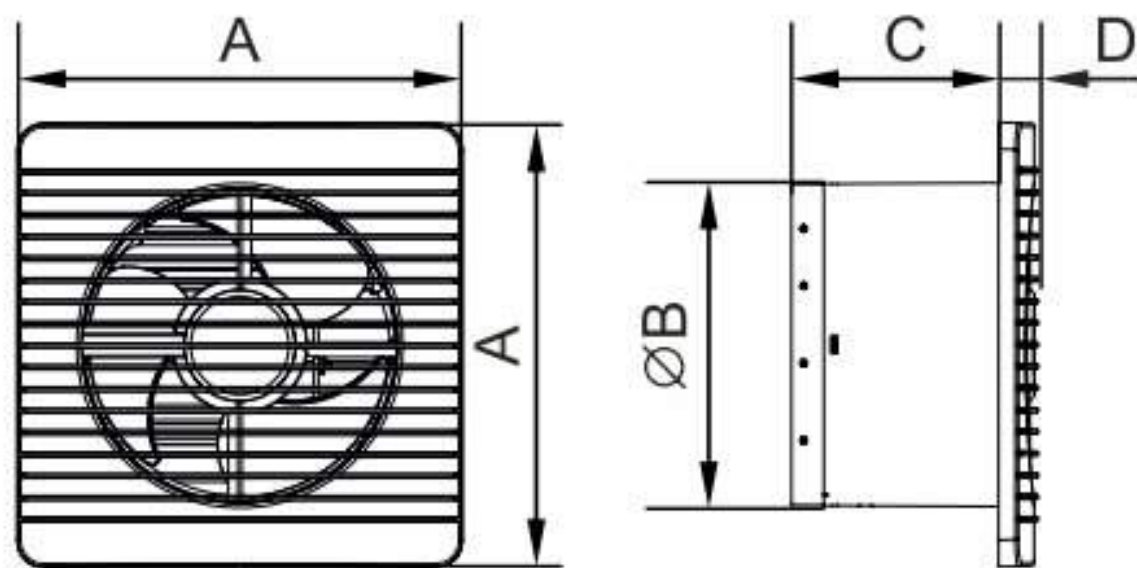

VENTILAIR BLDC

- Easy installation on glass window & wood panels
- Powerful air suction for clean and odorless air
- Mosquito net to avoid entry of insects
- Very low noise