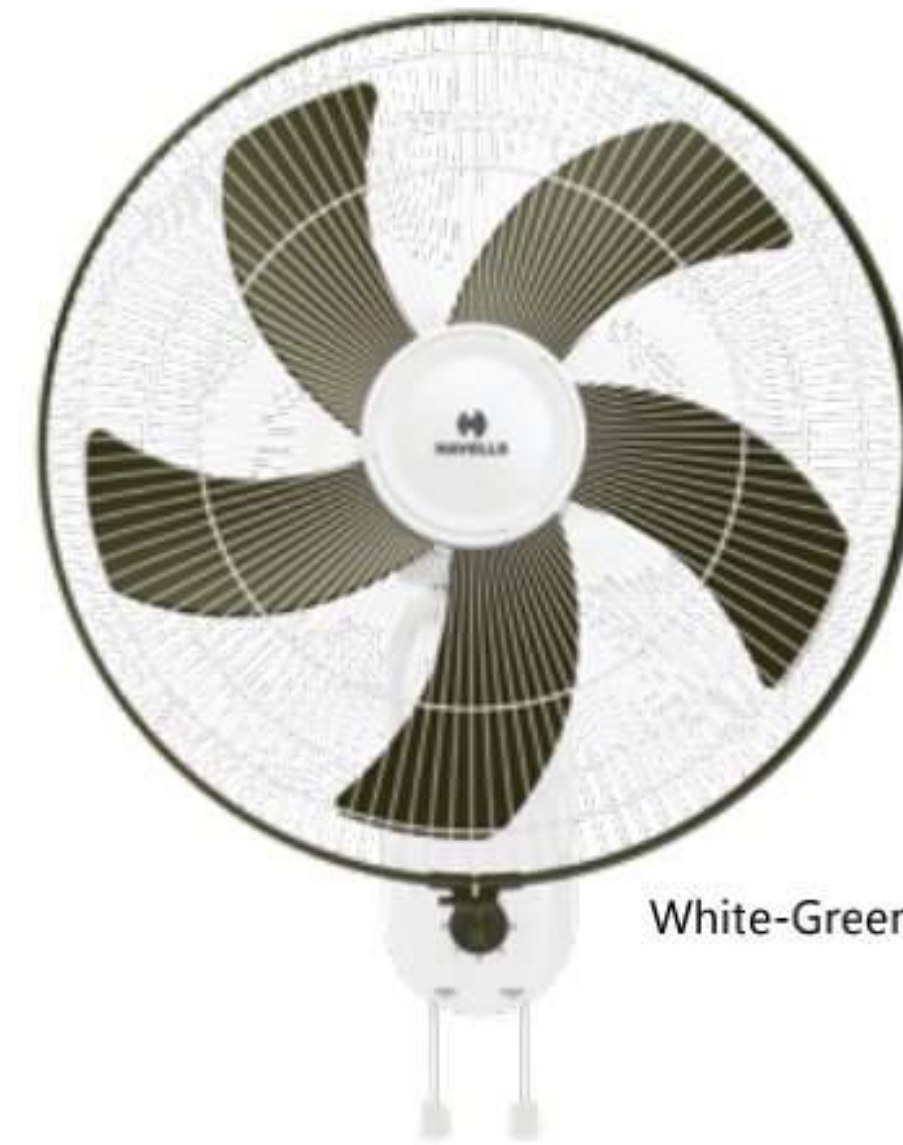

Grey-Wine

White-Green