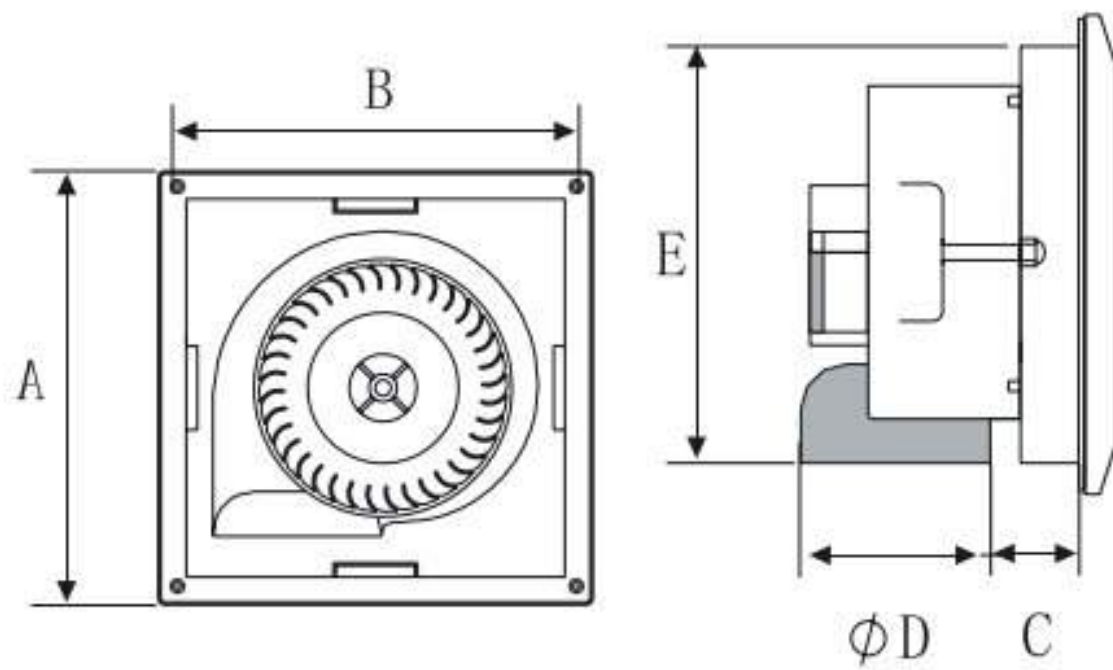

Sweep	A	B	C	D	E
100 mm	235 mm	213 mm	30 mm	95 mm	200 mm

Sweep	Power Input	Speed	Air Delivery	Rated Voltage	Rated Frequency	Noise Level
100 mm	26 W	1400 r/min (RPM)	74 m³/h	220 V-240 V	50 Hz	45 dB