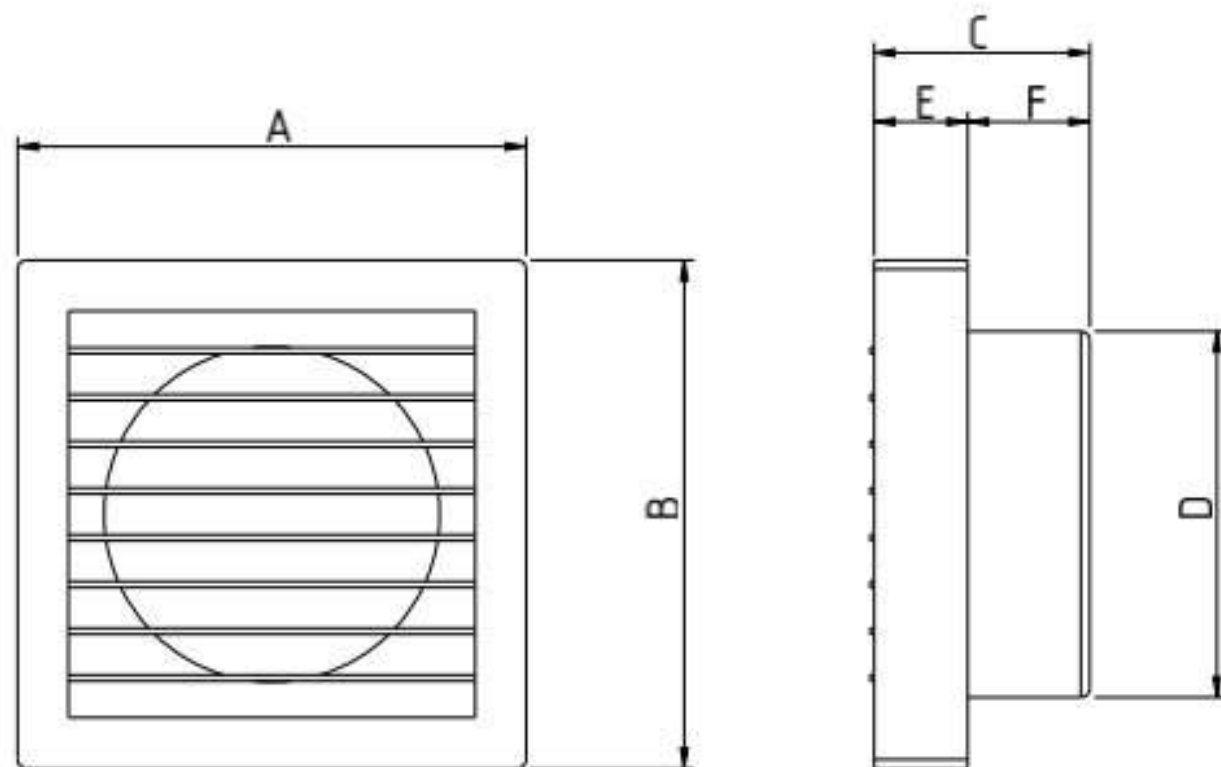

VENTILAIR DXW

- Modern design, fashionable & elegant look
- Ideal for mounting on glass window & wood panels