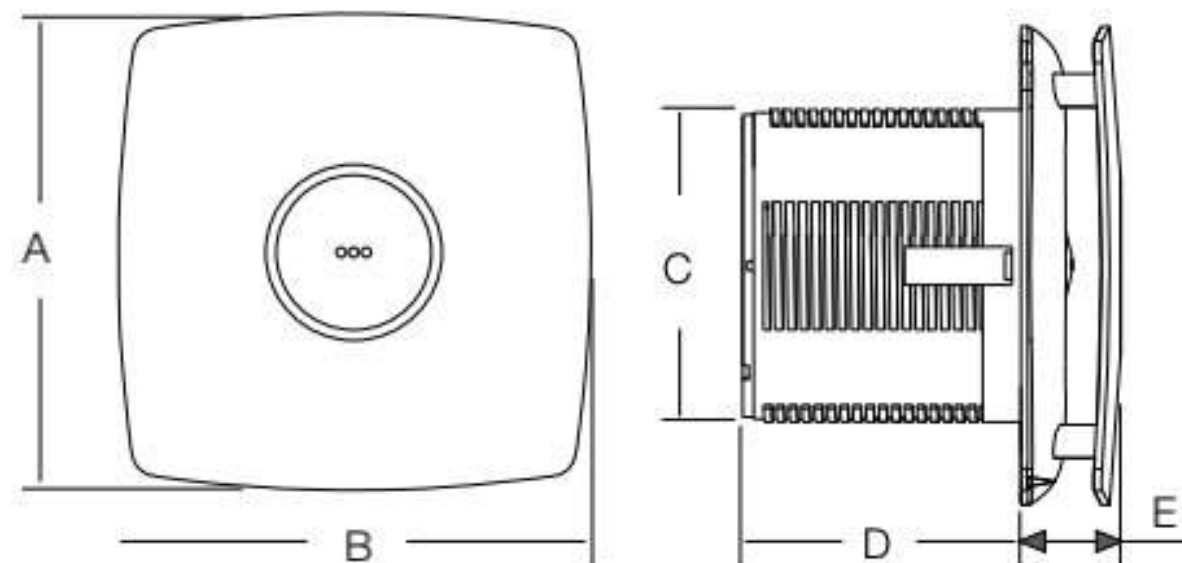

VENTO JET

Inox

- Brushed steel finish
- Modular concept
- High suction capacity
- Silent operation
- Wall, ceiling and glass mounting
- Removable screwless front for easy cleaning