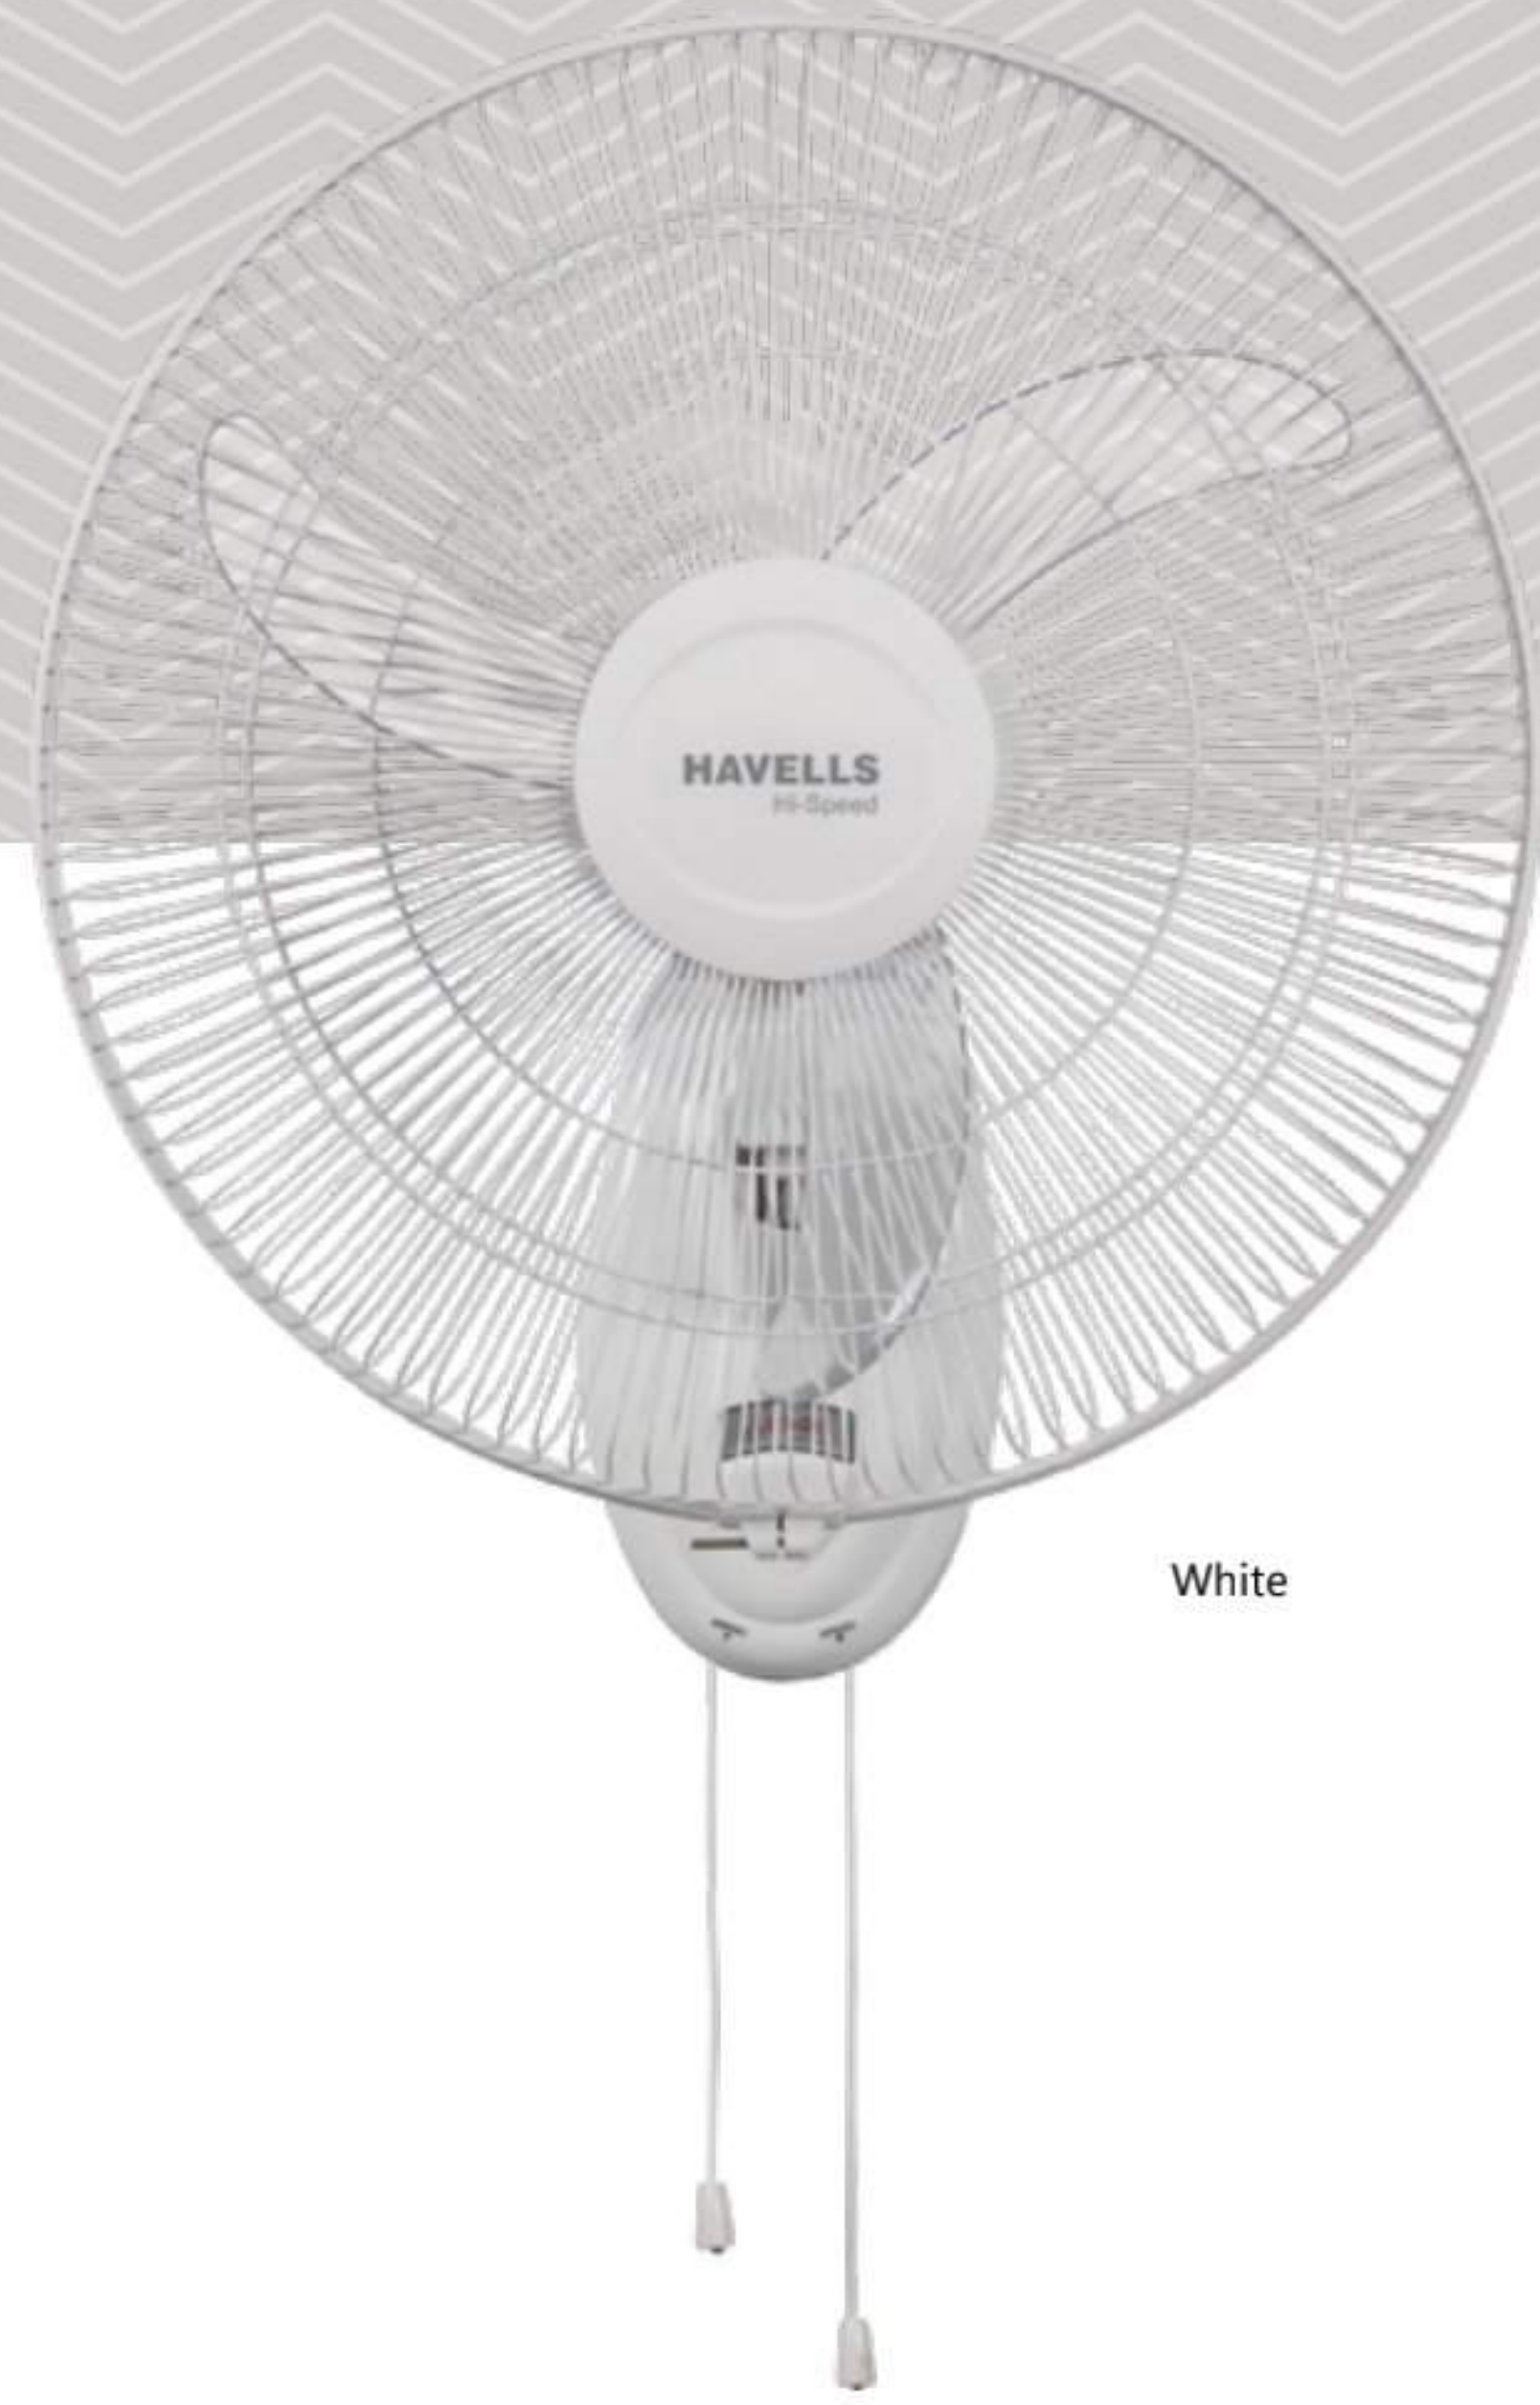

100% COPPER WIRE WINDING MOTOR

- High performance motor for better air delivery
- Smooth oscillation
- Aerodynamically designed & balanced heavy duty PP blades

White Yellow

White Blue

STAR RATING	SWEEP	POWER INPUT	SPEED	AIR DELIVERY
NA	400 mm	120 W	2100 r/min	95 m ³ /min