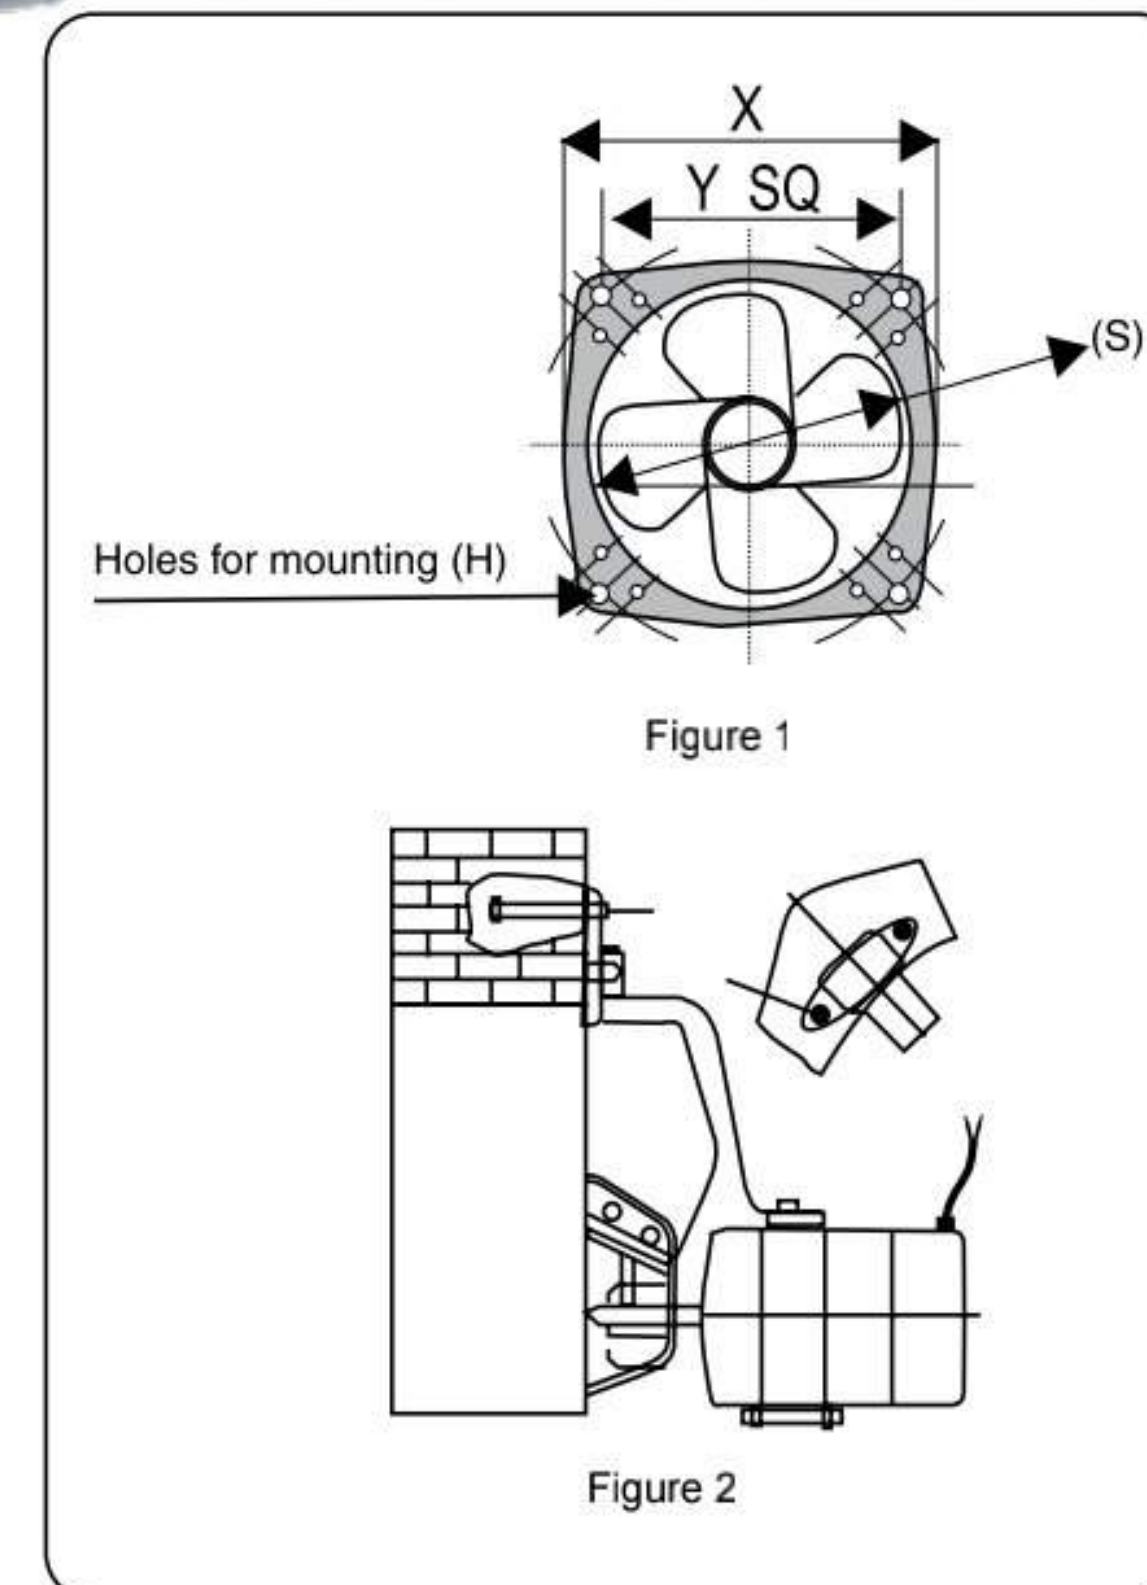

Tolerance on ratings (As per IS 2312-1967)
Speed -5% to +10%
Power +10%
Air Delivery -10%

At 230 V, 1 Phase, 50 Hz AC
or 400 V, 3 Phase, 50 Hz AC