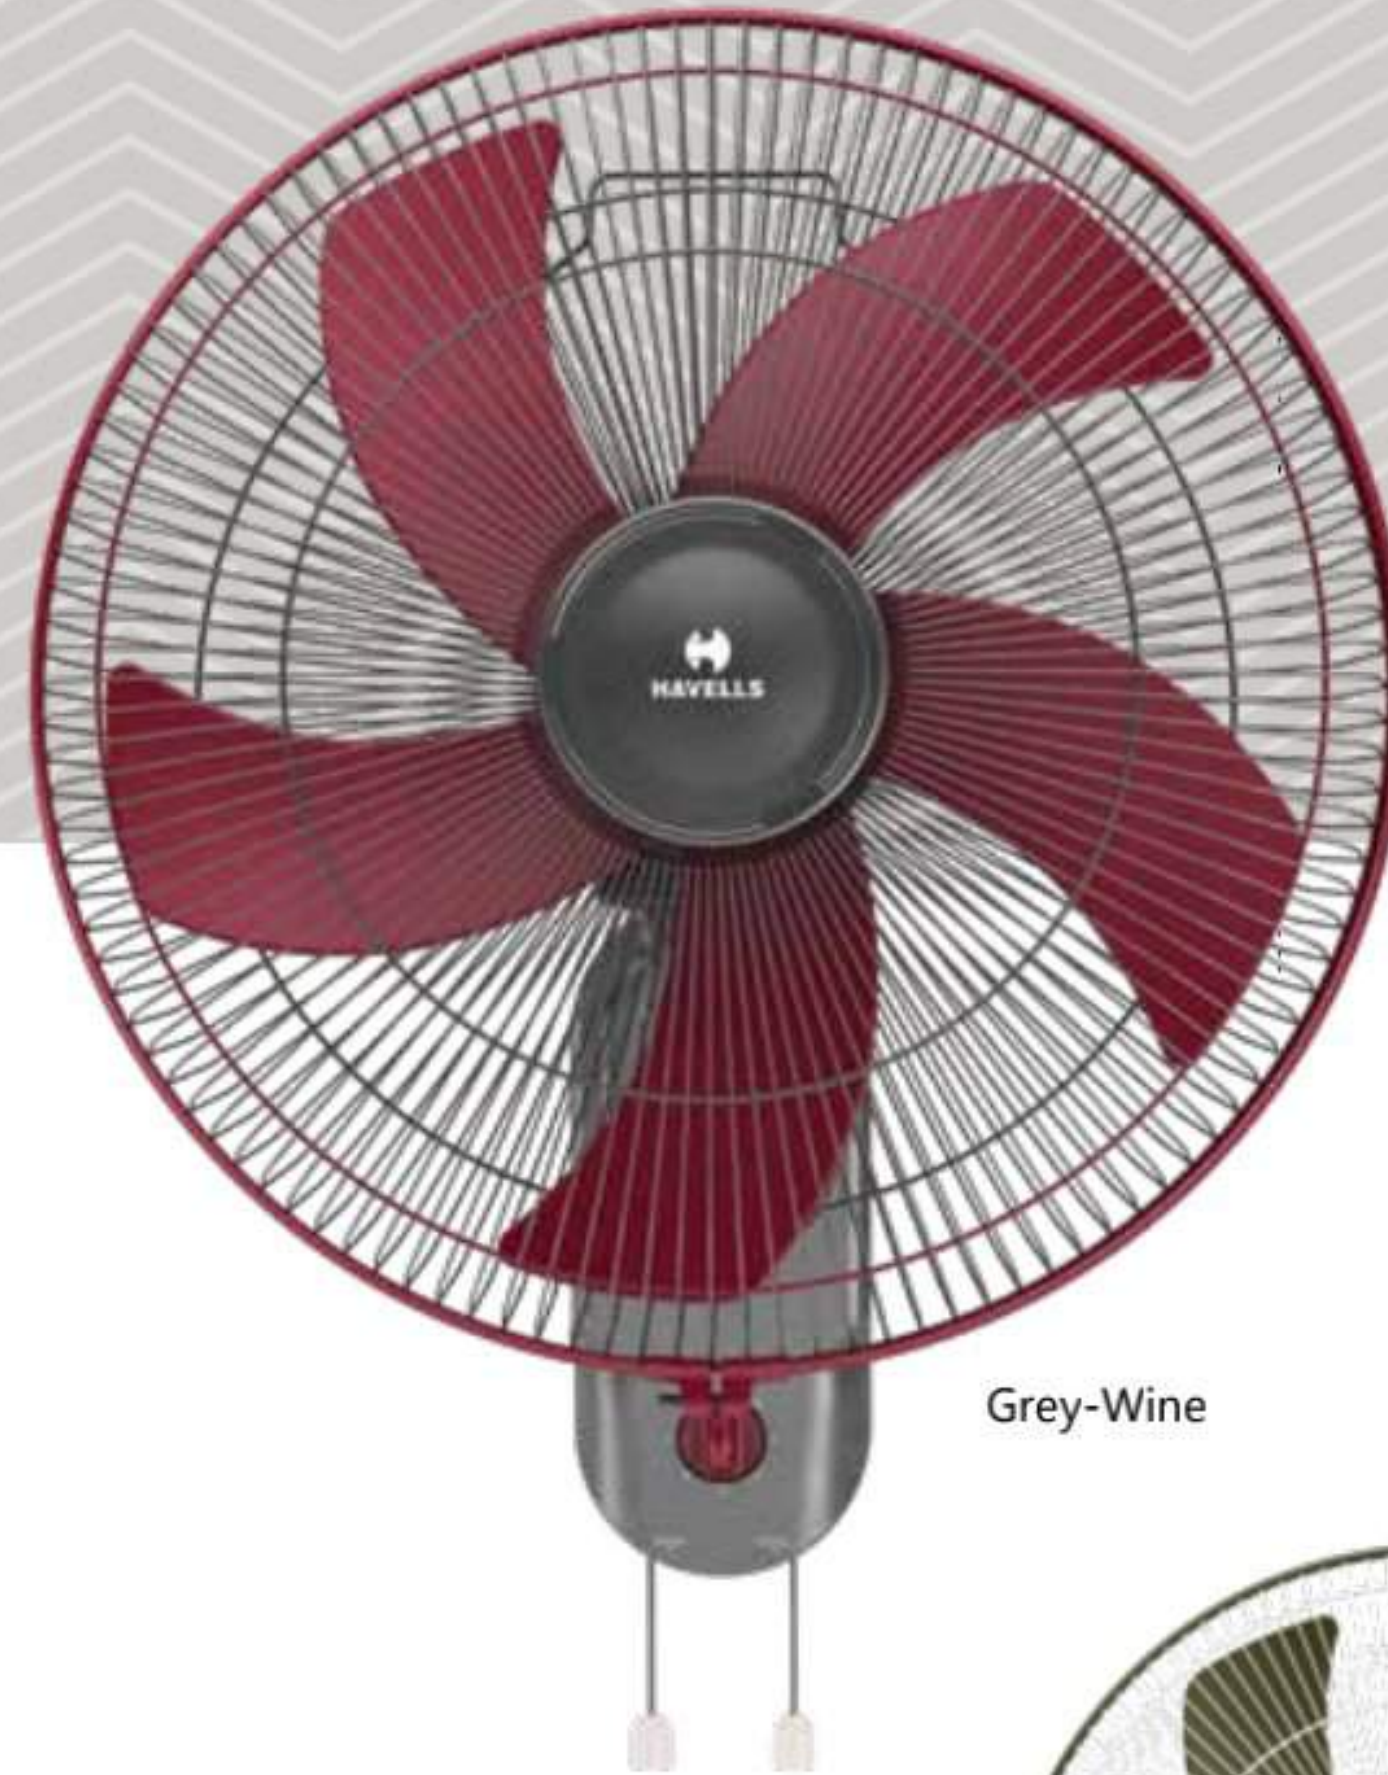

Model is available with High and Normal Speed Variant.

Red

Grey

PENTAFORCE

- Smooth oscillation
- Aerodynamically designed & balanced propeller type blades

STAR RATING	SWEEP	POWER INPUT	SPEED	AIR DELIVERY
NA	400 mm	62 W	1350 r/min	65 m ³ /min