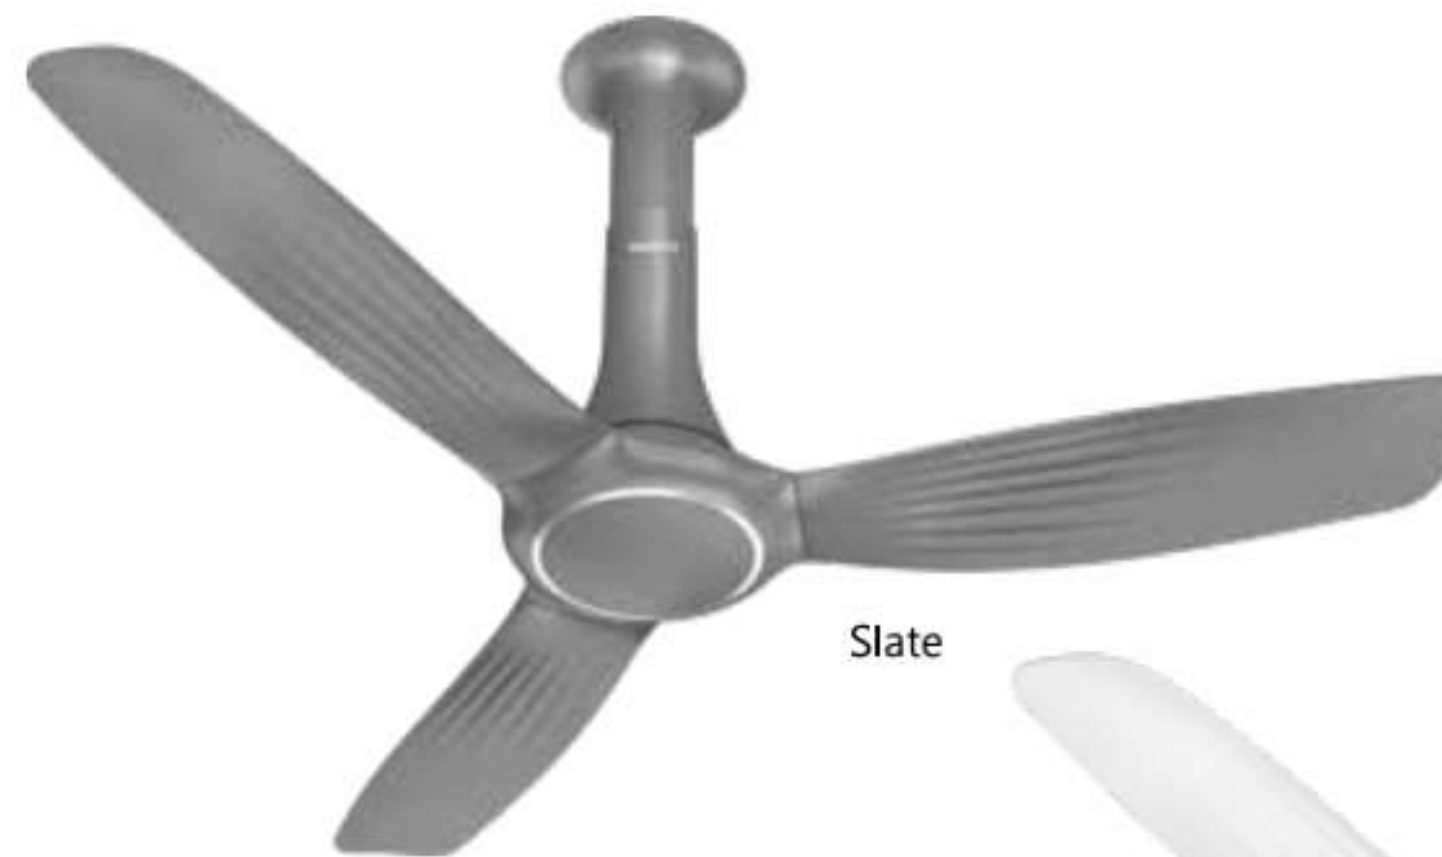

- Aerodynamic blades for Superior Air Delivery
- Dust Resistant coating on the blades

Slate

Pearl White

STAR RATING	SWEEP	POWER INPUT	SPEED	AIR DELIVERY
	1200 mm	38 W	280 r/min	245 m3/min

BLDC+

LIBECCIO

BLDC