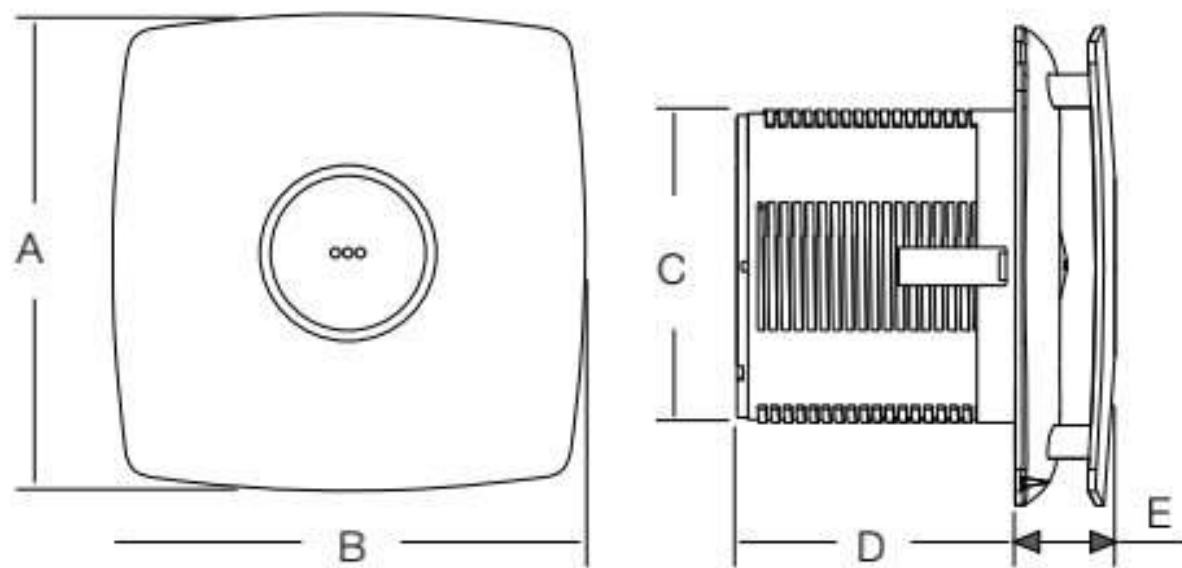

Sweep	A	B	C	D	E
100 mm	150 mm	150 mm	98 mm	98.5 mm	38 mm
150 mm	194 mm	194 mm	148 mm	124 mm	34 mm

Sweep	Power Input	Speed	Air Delivery	Rated Voltage	Rated Frequency	Noise Level
100 mm	15 W	2500 r/min (RPM)	98 m³/h	220 V-240 V	50 Hz	38 dB
150 mm	25 W	2200 r/min (RPM)	320 m³/h	220 V-240 V	50 Hz	42 dB