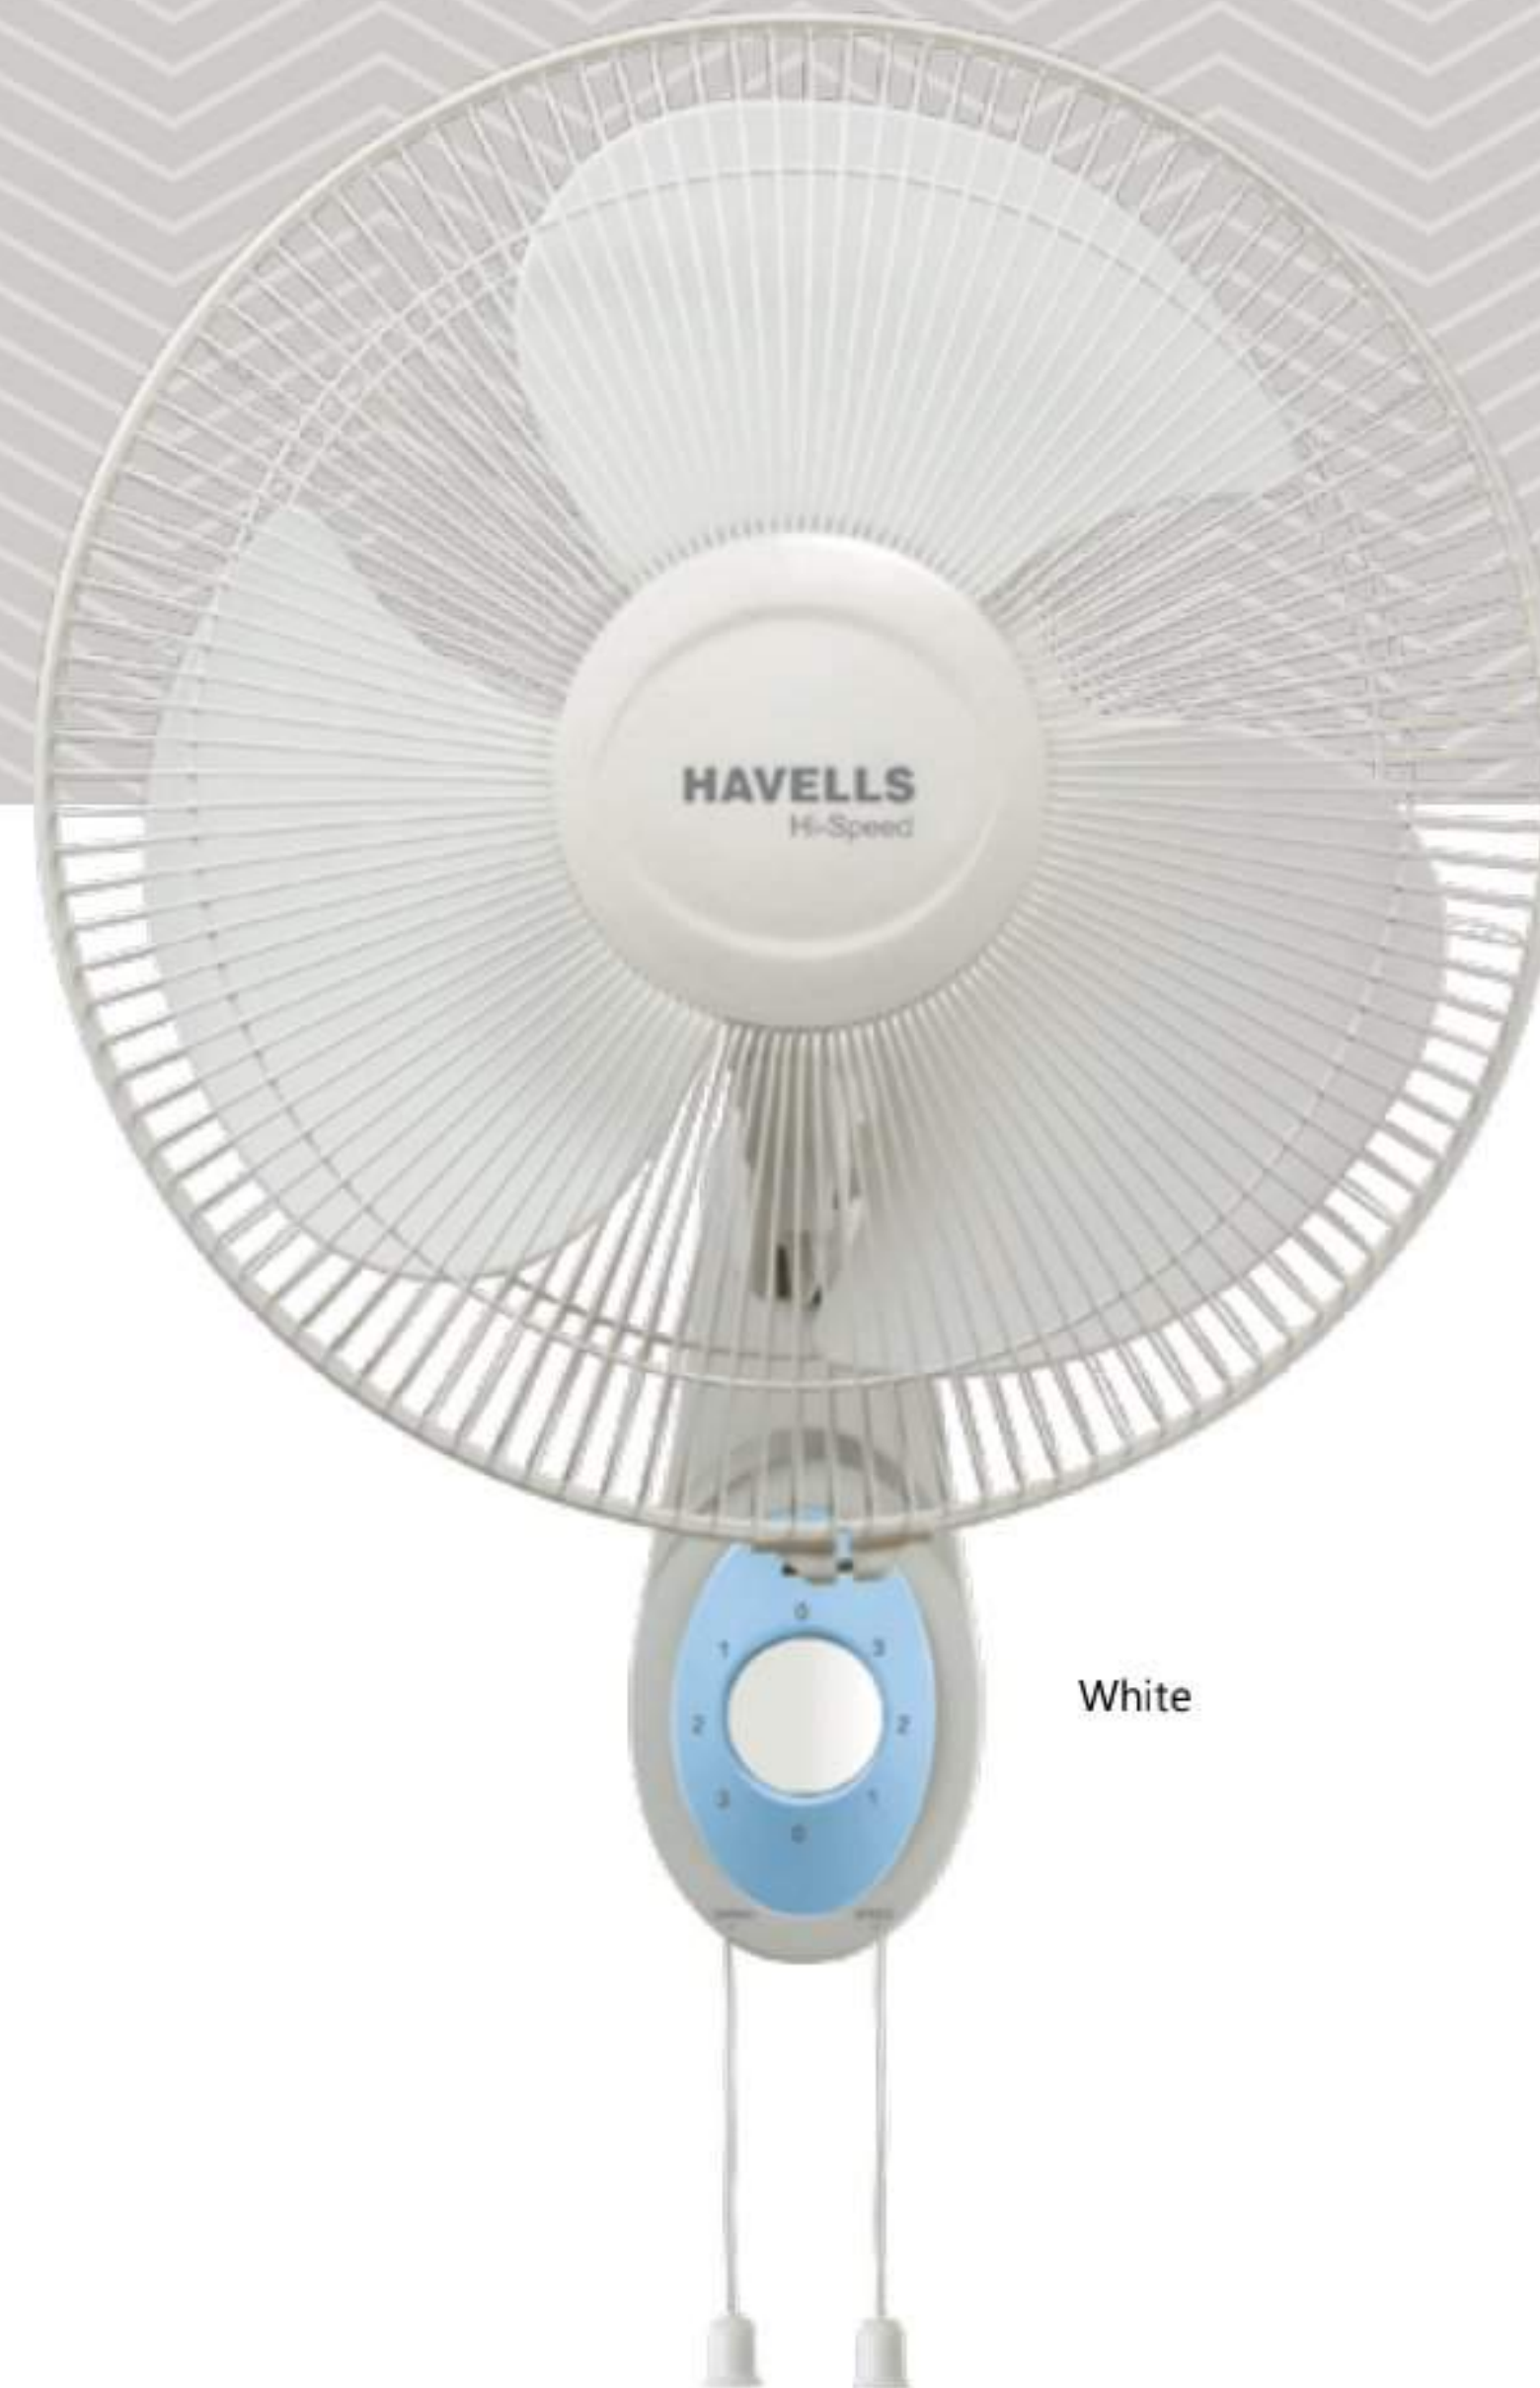

PLATINA - HS

Double Ball Bearing

Pull cord for Speed & Oscillation

- Smooth oscillation
- Aerodynamically designed balanced heavy duty PP blade

STAR RATING	SWEEP	POWER INPUT	SPEED	AIR DELIVERY
NA	400 mm	120 W	2100 r/min	95 m³/min