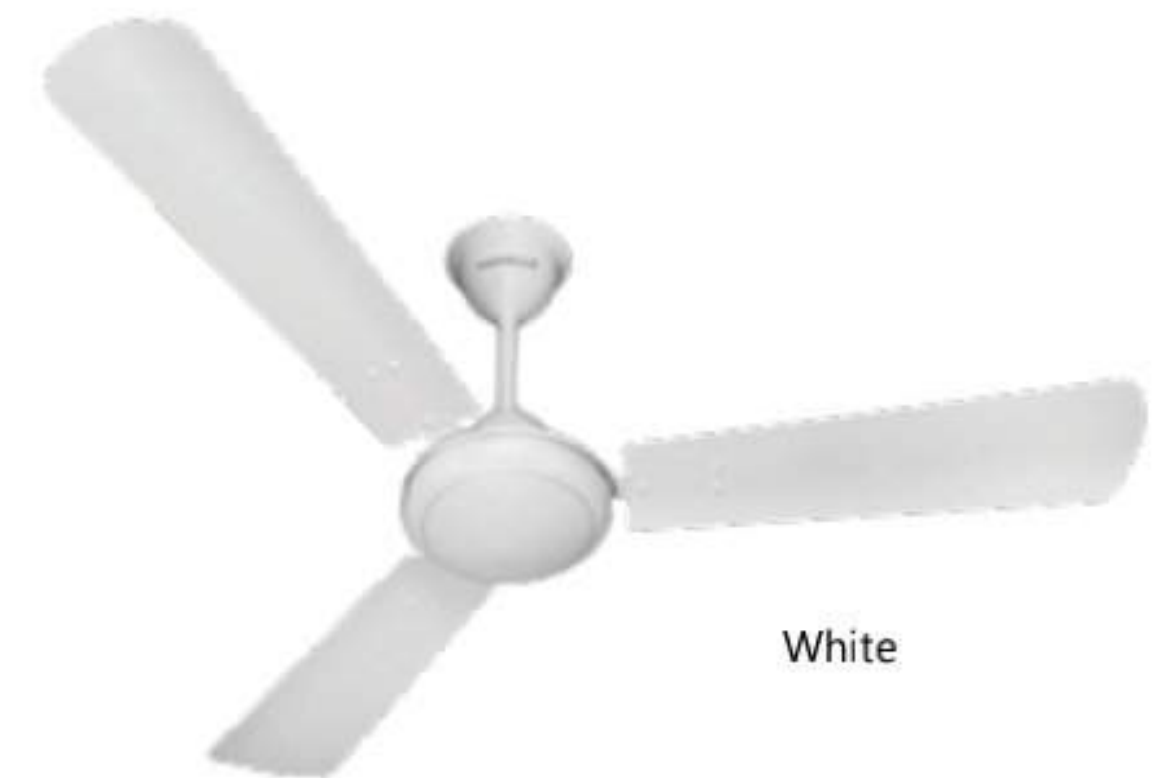

SS 390 ES

- Wider Tip Blade for Effective Air Circulation
- Aerodynamic Designed blades for High Air Delivery

STAR RATING	SWEEP	POWER INPUT	SPEED	AIR DELIVERY
	1400 mm	60 W	320 r/min	250 m³/min
	1200 mm	55 W	390 r/min	230 m³/min
	900 mm	42 W	420 r/min	140 m³/min
N. A.	600 mm	65 W	850 r/min	110 m³/min

Bianco