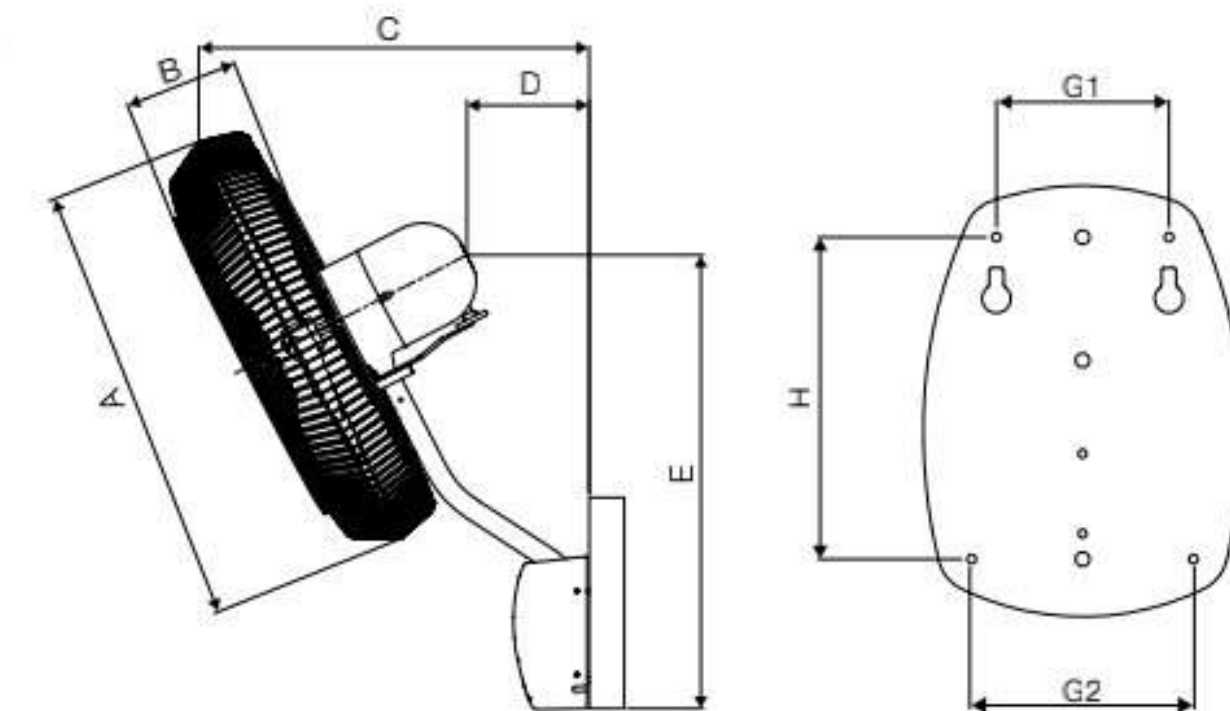

Air delivery measurement at a distance of 6 times blade sweep from the fan.
Built-in regulators available only for 450 mm sweep.
Conforming to IS: 2997-1964.

Tolerance on ratings (As per IS 2997-1964)

Speed -10%

Power +10%

Air Delivery -10%

* Design/Specifications may vary without notice due to continuous technology up-gradation.