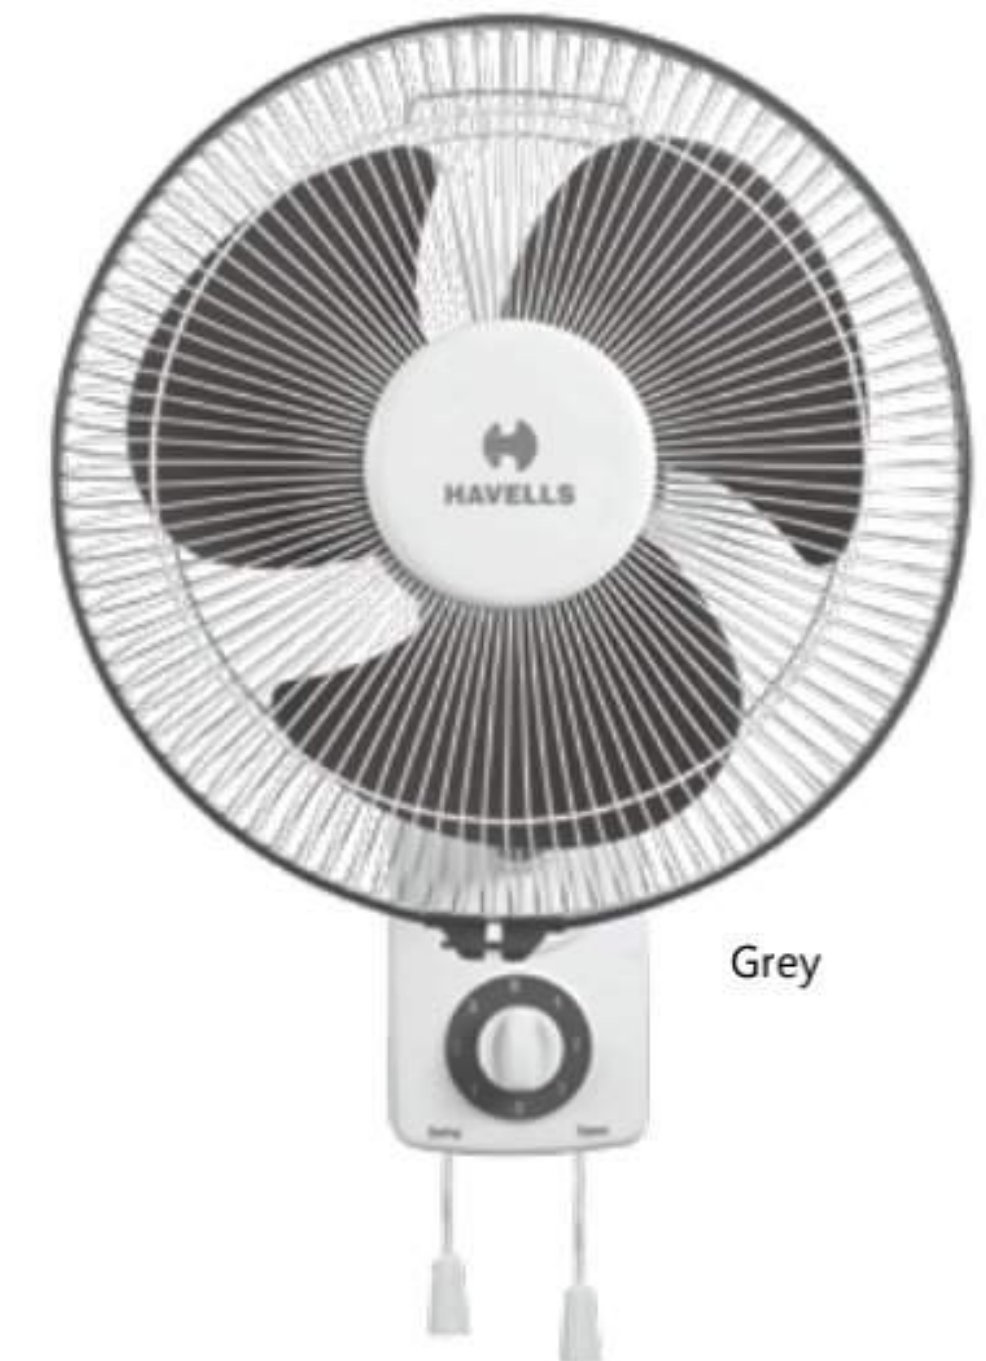

ACCELERO - HS / NS

Pull cord for Speed & Oscillation

- Smooth oscillation
- Pull cord for 3-speed control

STAR RATING	SWEEP	Variant	POWER INPUT	SPEED	AIR DELIVERY
NA	300 mm	High Speed	90 W	2000 r/min	65 m³/min
NA	400 mm	High Speed	120 W	2100 r/min	95 m³/min
NA	300 mm	Normal Speed	50 W	1350 r/min	55 m³/min
NA	400 mm	Normal Speed	55 W	1350 r/min	65 m³/min

Model is available with High and Normal Speed Variant.

Grey