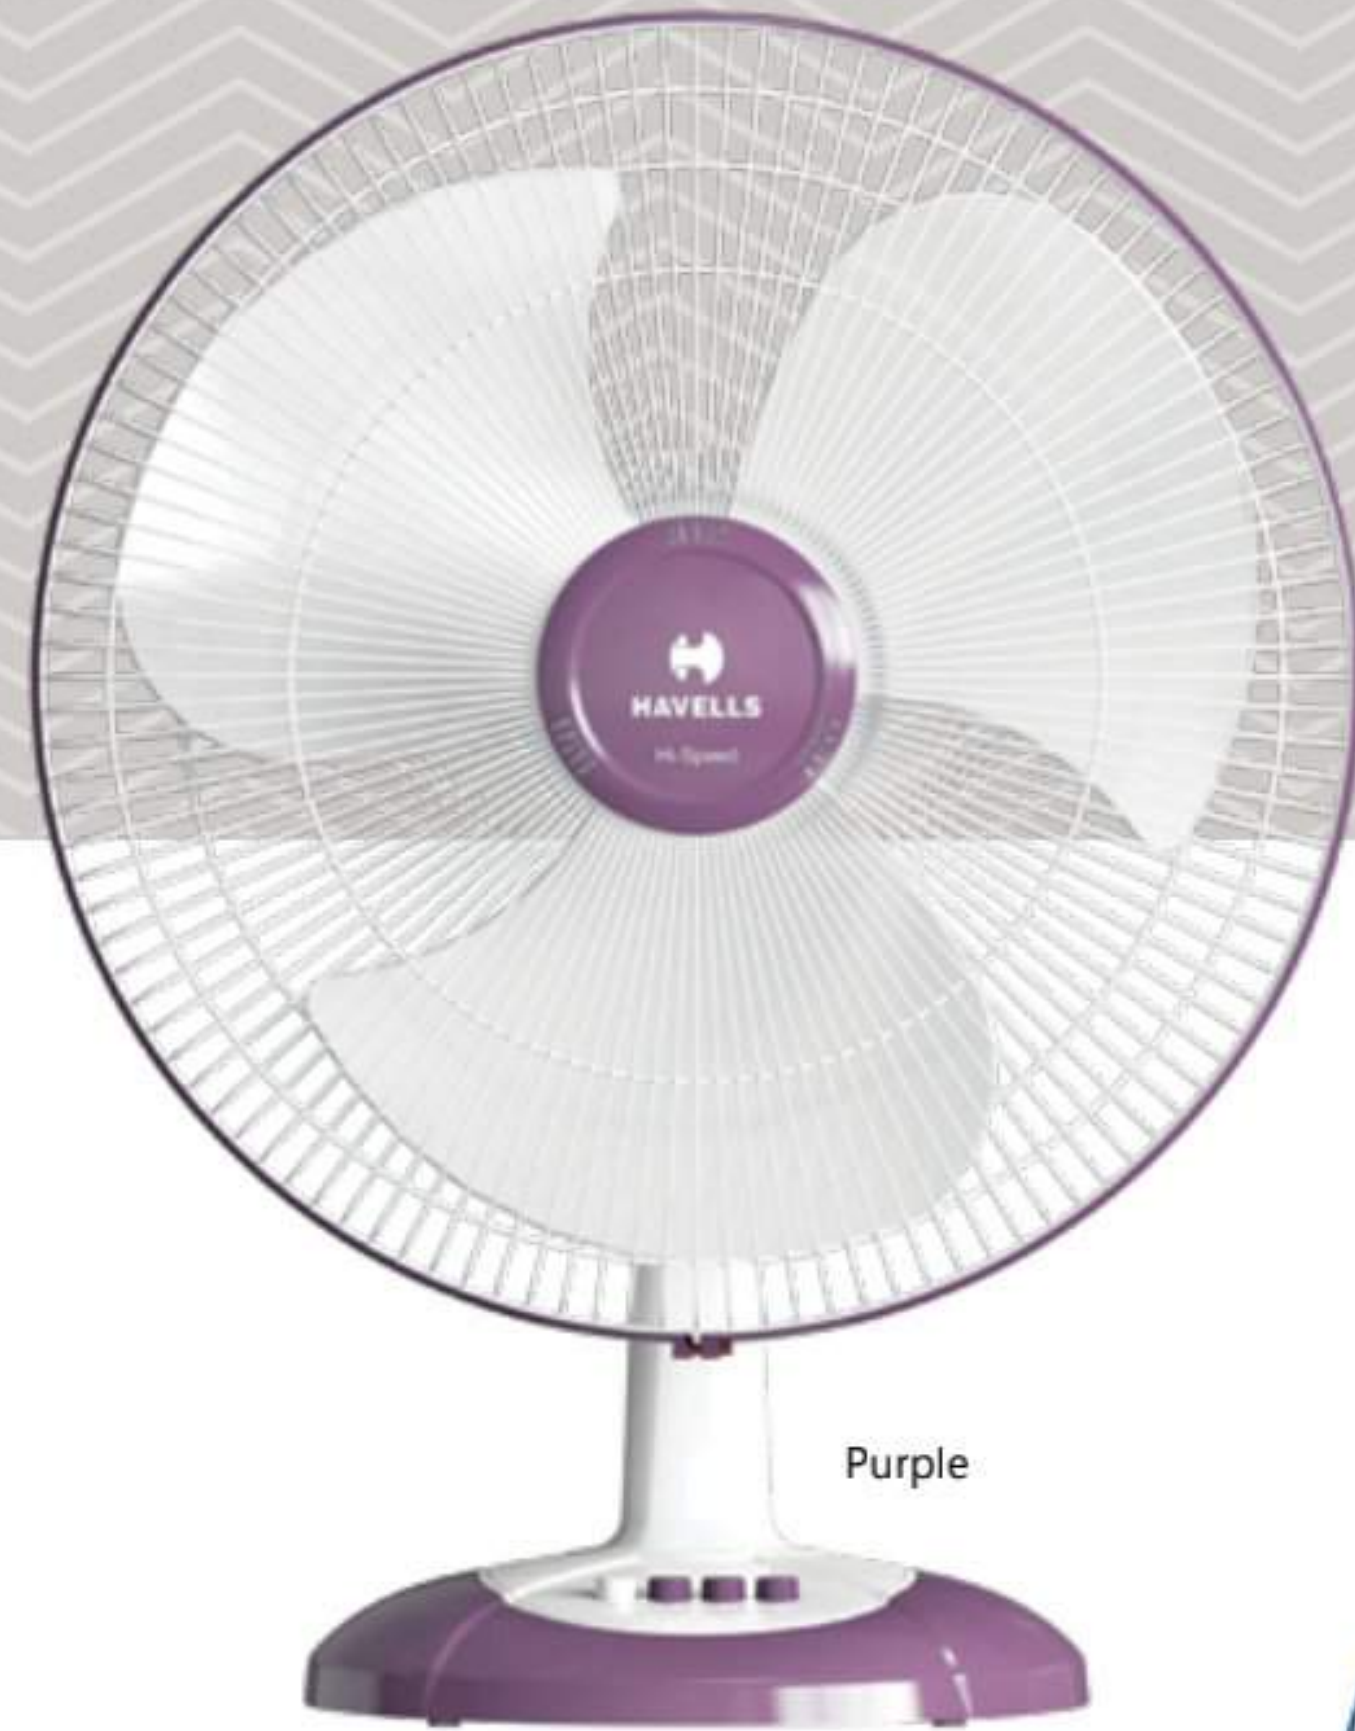

SWING LX HS

- High speed motor for better air delivery
- Smooth oscillation
- Superior low voltage performance

STAR RATING	SWEEP	POWER INPUT	SPEED	AIR DELIVERY
NA	400 mm	120 W	2100 r/min	95 m³/min

Purple