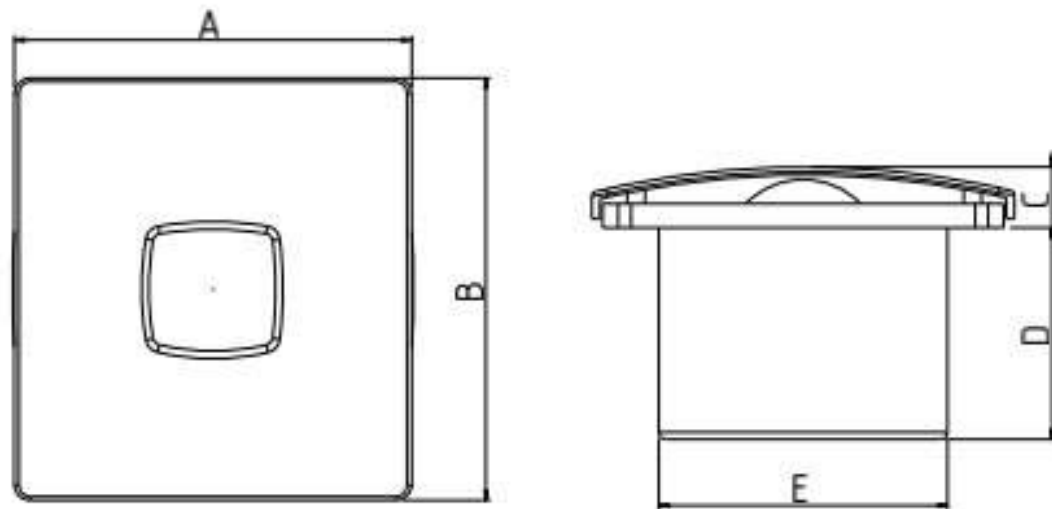

Sweep	A	B	C	D	E
100 mm	150 mm	150 mm	27 mm	72 mm	98 mm
150 mm	200 mm	200 mm	28 mm	94 mm	145 mm

Sweep	Power Input	Speed	Air Delivery	Rated Voltage	Rated Frequency	Noise Level
100 mm	15 W	2450 r/min (RPM)	140 m³/h	220 V-240 V	50 Hz	35 dB
150 mm	25 W	2000 r/min (RPM)	275 m³/h	220 V-240 V	50 Hz	40 dB