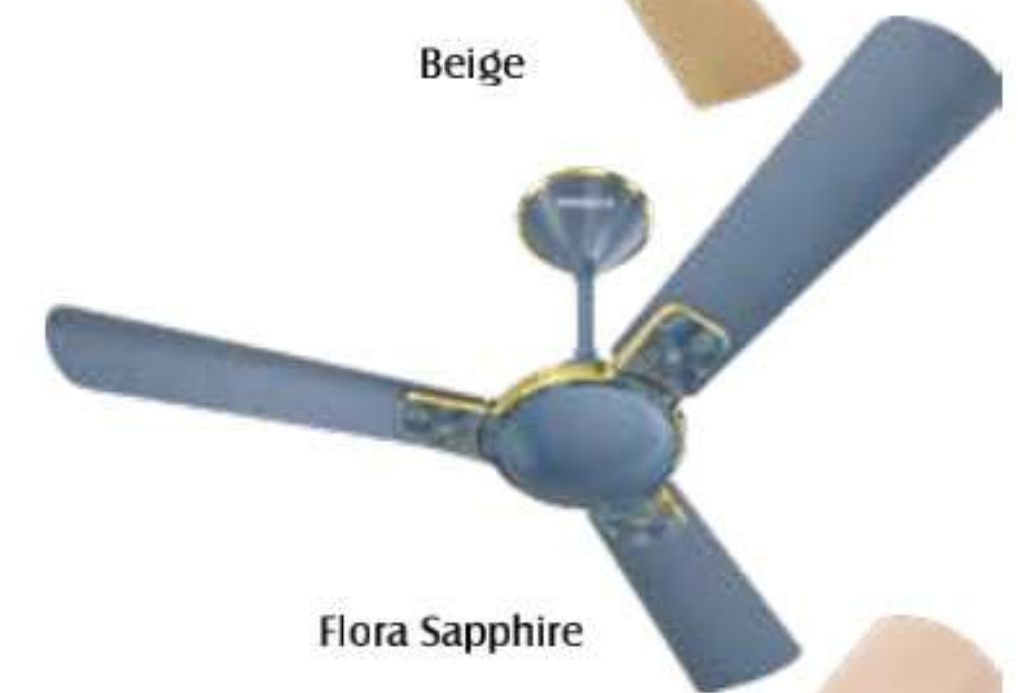

ENTICER ART ES

NATURE SERIES

- Unique IMD Pattern to compliment interior decor
- Wider Blade tip with Superior Metallic Paint Finish

STAR RATING	SWEEP	POWER INPUT	SPEED	AIR DELIVERY
	1200 mm	50 W	350 r/min	225 m³/min
	1200 mm	57 W	380 r/min	230 m³/min

Espresso Brown

Beige