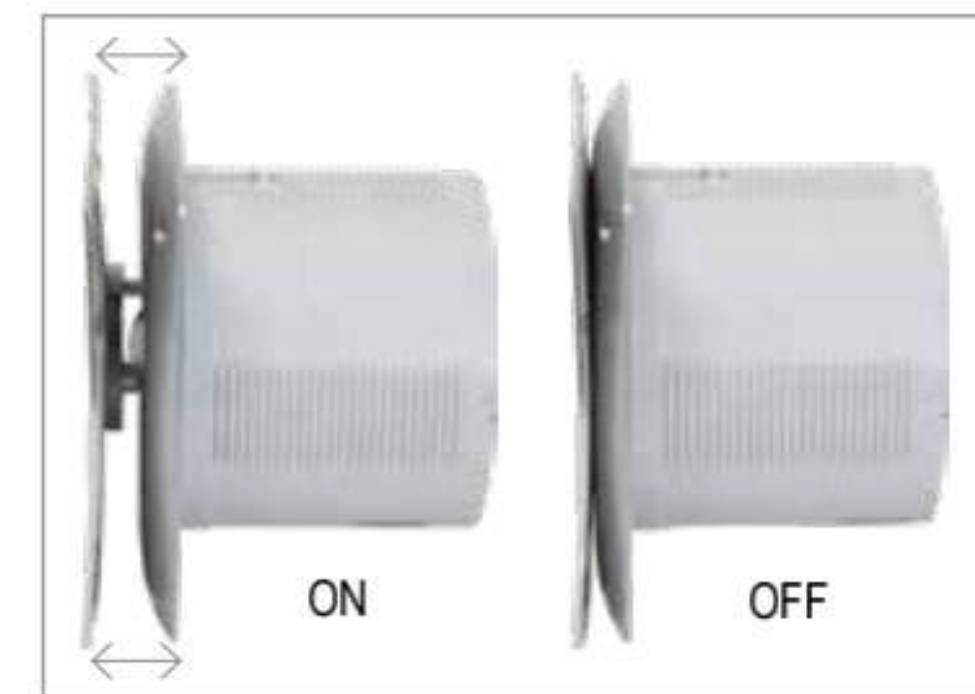

Sweep	A	B	C	D	E
100 mm	150 mm	150 mm	98 mm	89.5 mm	31 mm
150 mm	194 mm	194 mm	148 mm	124 mm	38 mm

Sweep	Power Input	Speed	Air Delivery	Rated Voltage	Rated Frequency	Noise Level
100 mm	15 W	2500 r/min (RPM)	98 m³/h	220 V-240 V	50 Hz	38 dB
150 mm	25 W	2200 r/min (RPM)	320 m³/h	220 V-240 V	50 Hz	42 dB