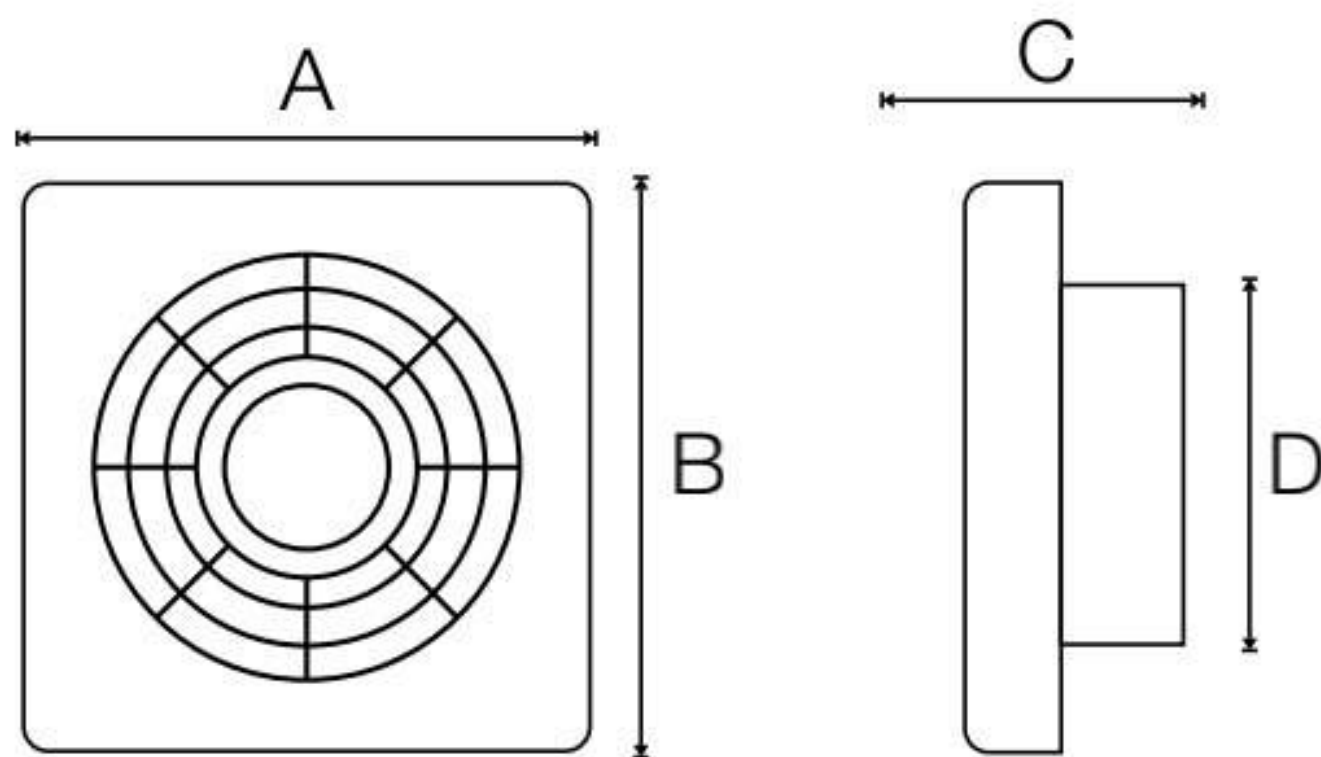

Sweep	A	B	C	D
150 mm	165 mm	165 mm	115 mm	68 mm

Sweep	Power Input	Speed	Air Delivery	Rated Voltage	Rated Frequency	Noise Level
150 mm	25 W	2000 r/min (RPM)	250 m³/h	220 V-240 V	50 Hz	45 dB