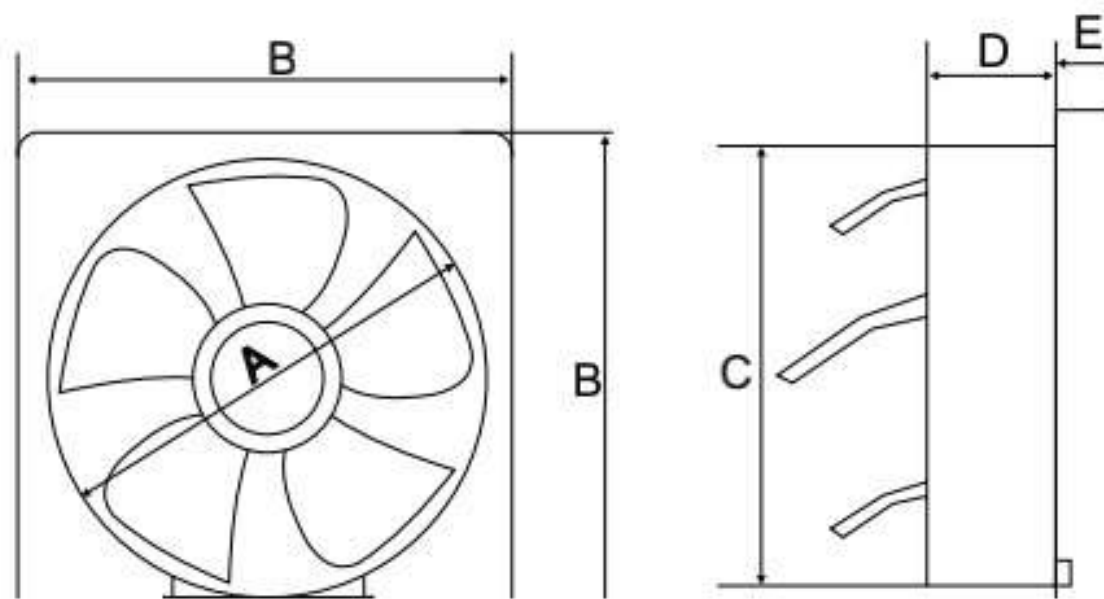

Sweep	A	B	C	D	E
150 mm	150 mm	241 mm	172 mm	73 mm	50 mm
200 mm	200 mm	298 mm	240 mm	90 mm	40 mm
250 mm	250 mm	348 mm	290 mm	90 mm	48 mm