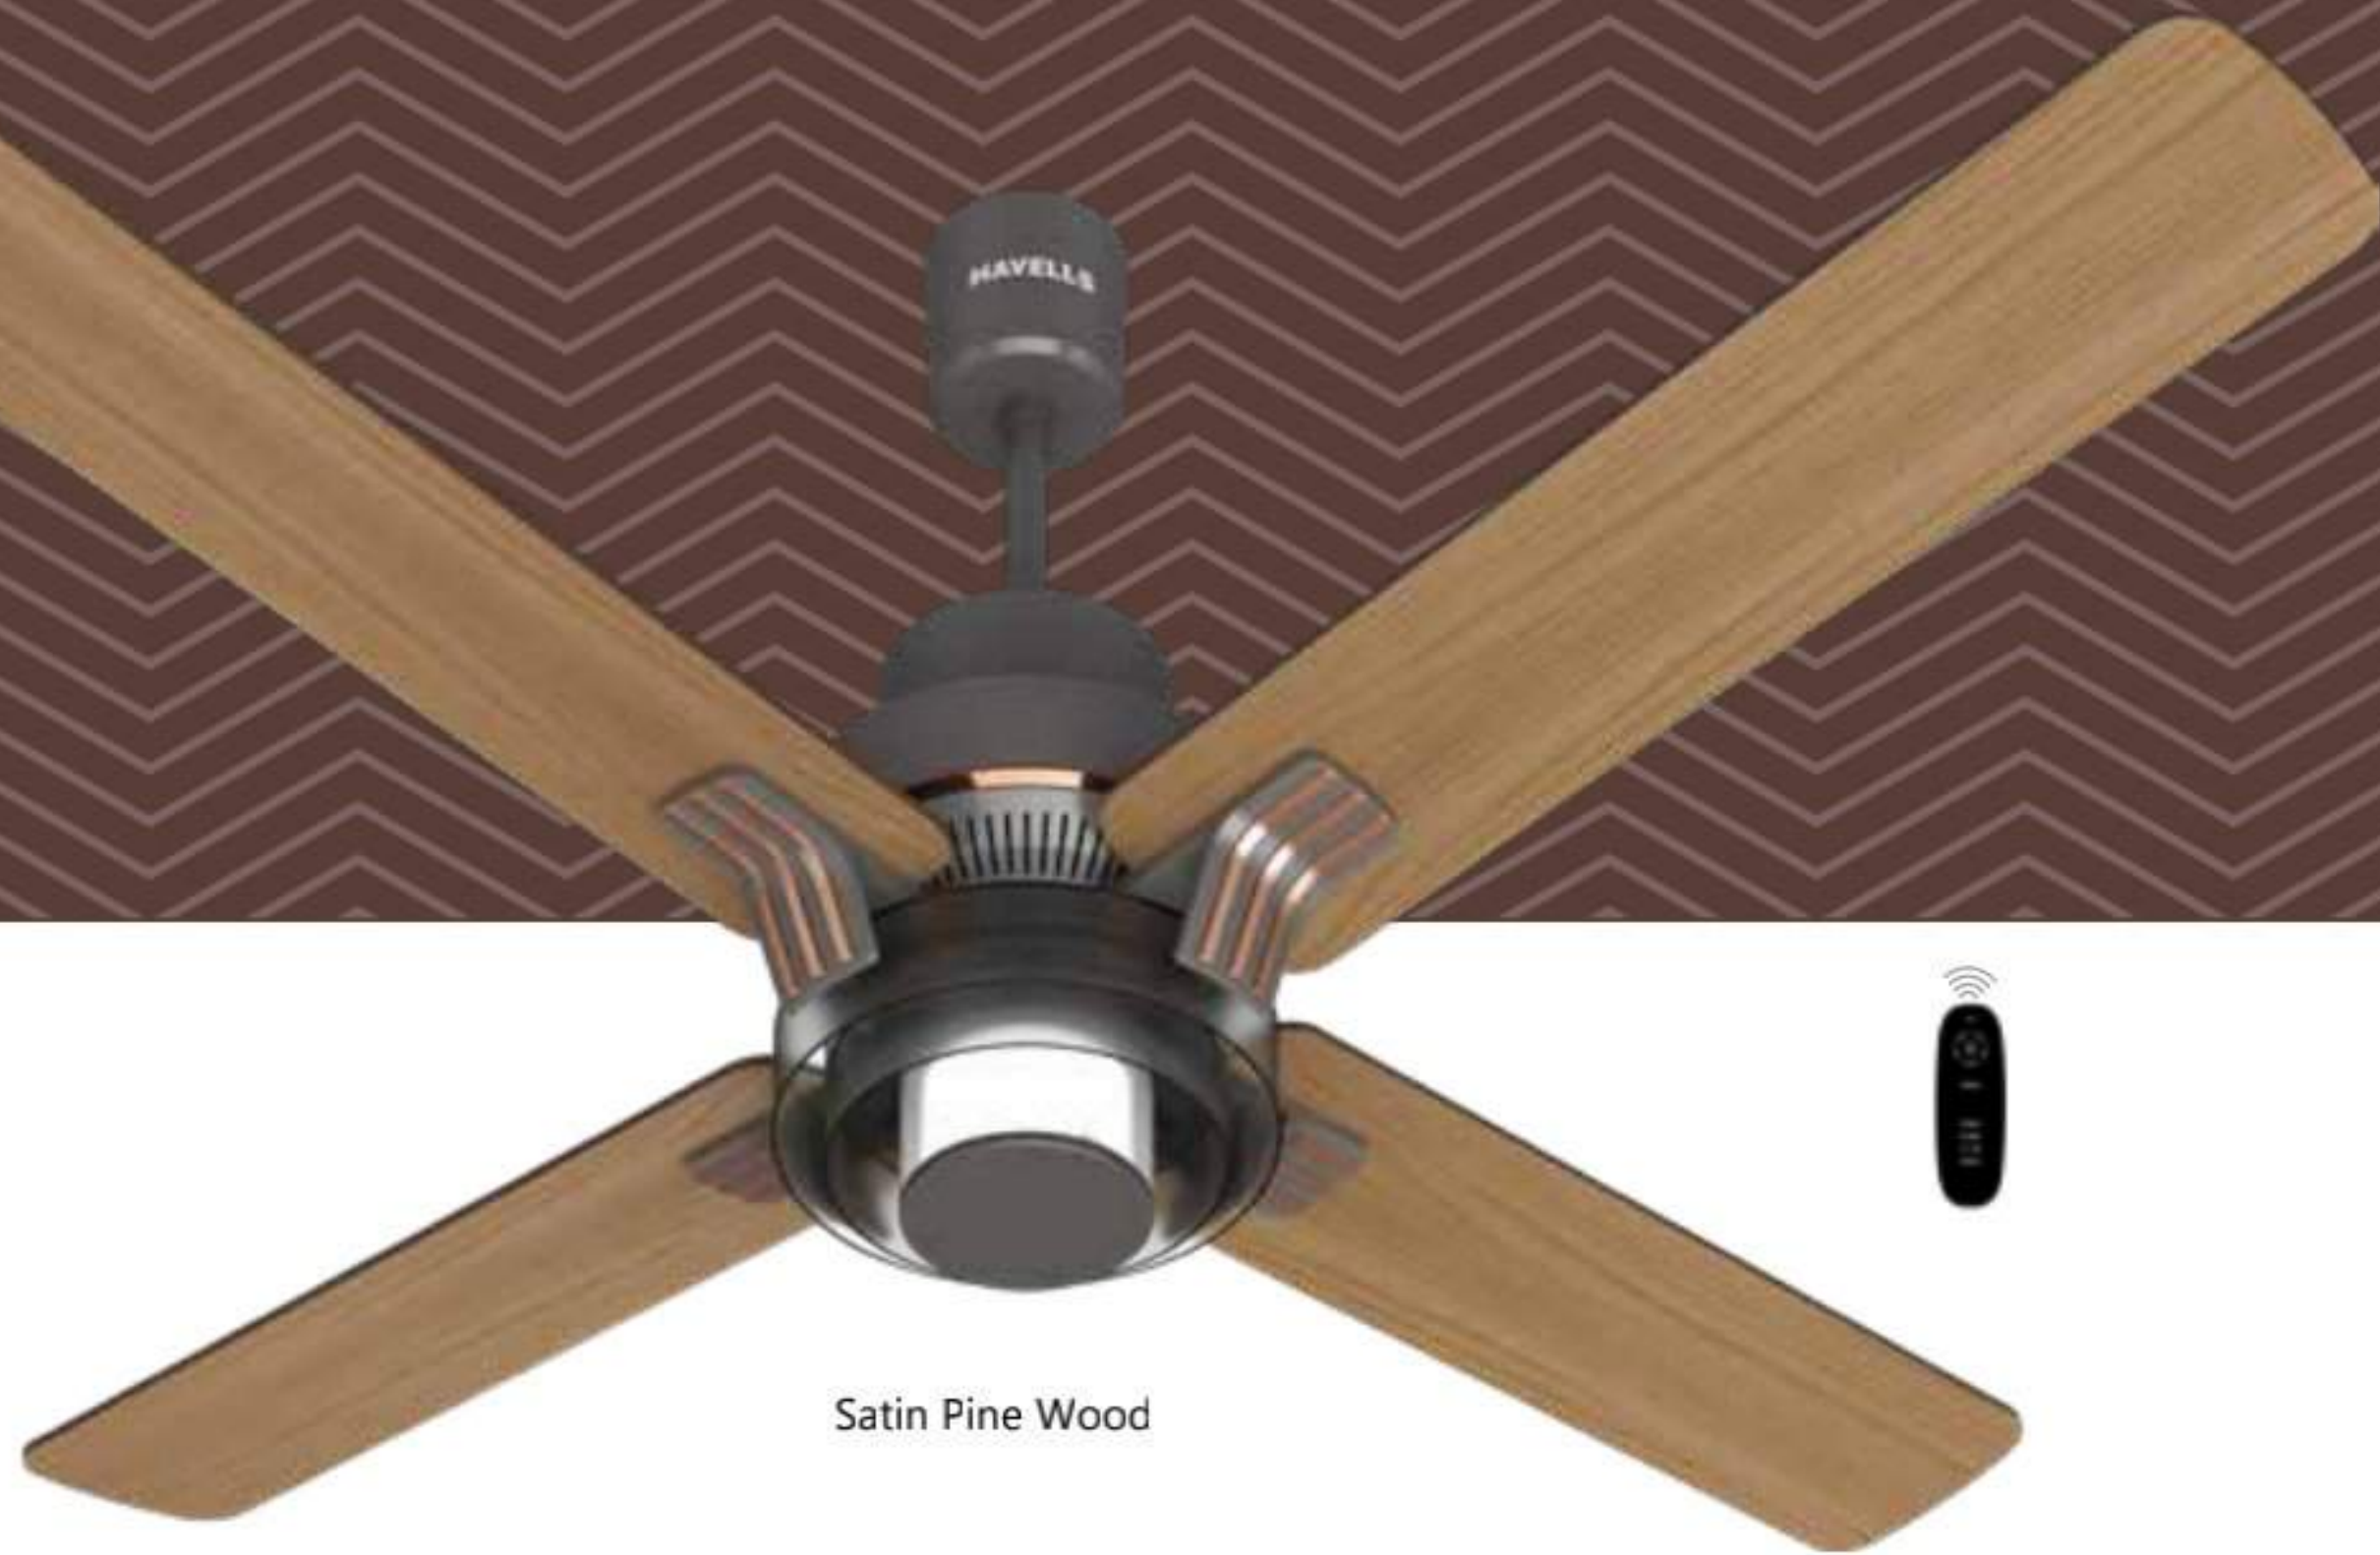

STAR RATING	SWEEP	POWER INPUT	SPEED	AIR DELIVERY
NA	1320 mm	40 W	270 r/min	245 m ³ /min

Satin Black Wood

Satin Pine Wood

FLORETTE BLDC

UNDERLIGHT

Satin Pine Wood

Satin Black Wood

Free Installation