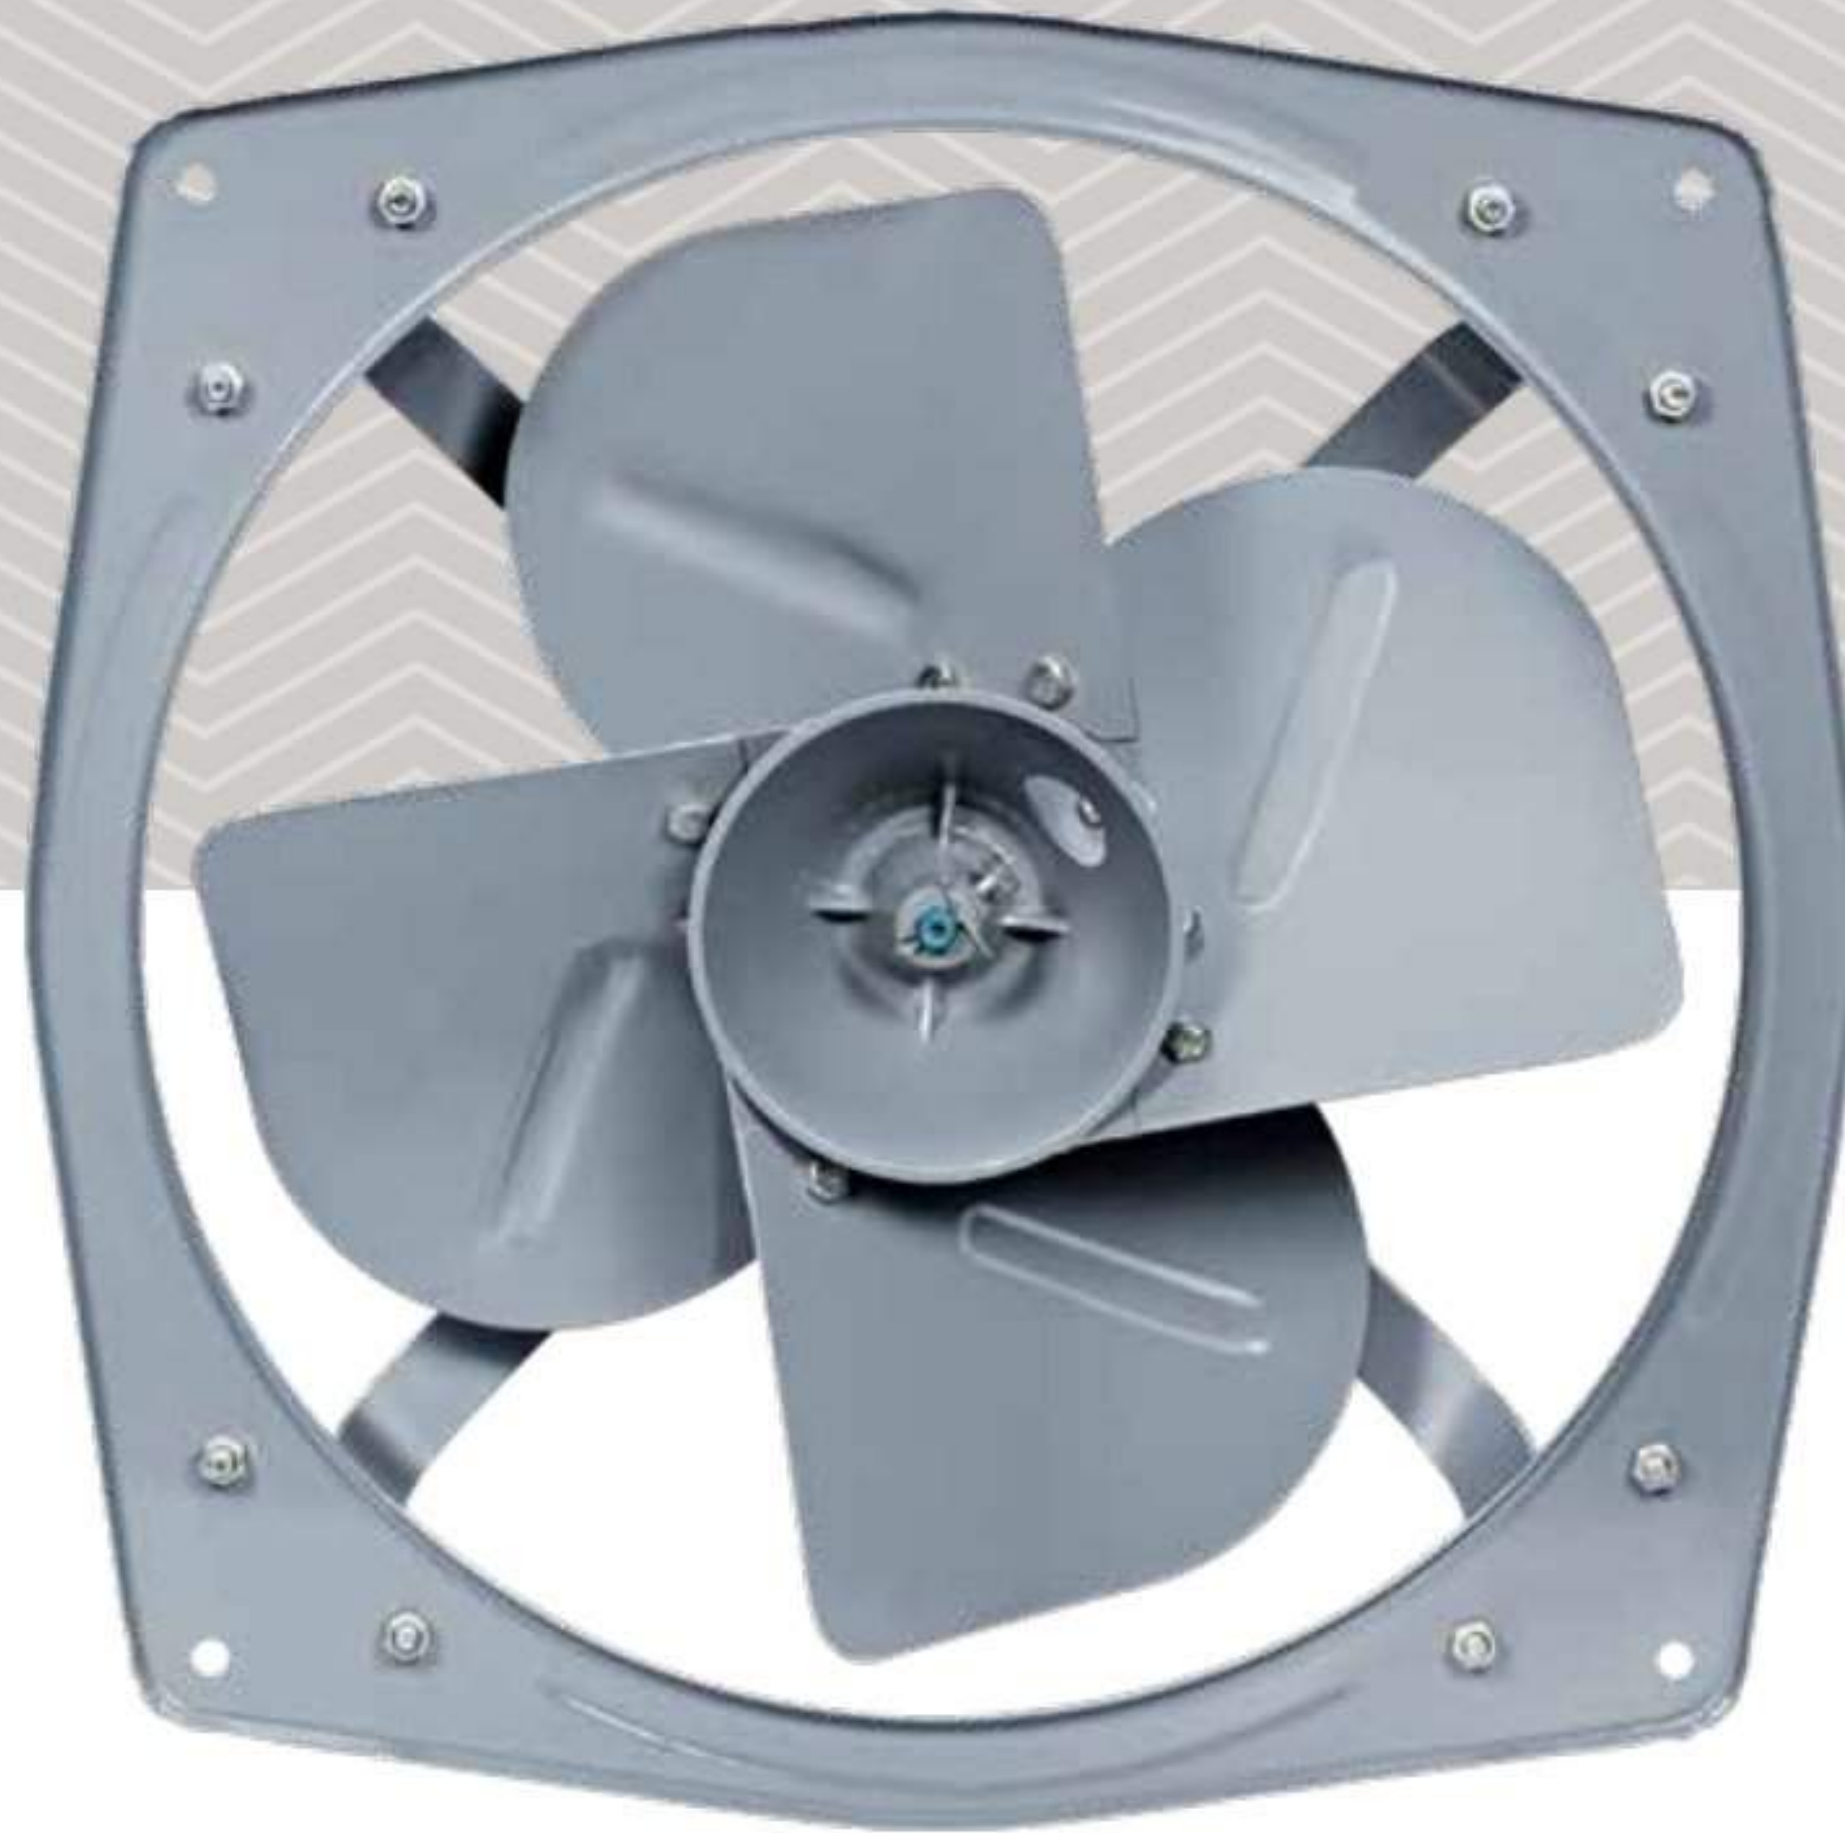

TURBOFORCE / TURBOFORCE NEO

HEAVY DUTY EXHAUST FAN

IP55
Protected

- Corrosion resistant body, minimal noise operation & maintenance free design
- Totally enclosed, highly efficient heavy duty motor with pressure die cast aluminium rotor mounted on two ball bearings
- Aerodynamically contoured blades handle maximum air with minimum power consumption.
- Rigid frame with rubber mountings for silent operation
- Conforming to IS: 2312 -1967
- Available in various sizes with I & III phase
- An IP55 rated product (protected from limited dust ingress and from low pressure water jets from any direction)
- Available 300 mm, 380 mm, 450 mm, 600 mm & 900 mm Sweep

(Above size are available in 900 r/ min (RPM) and 1400 r/ min (RPM))