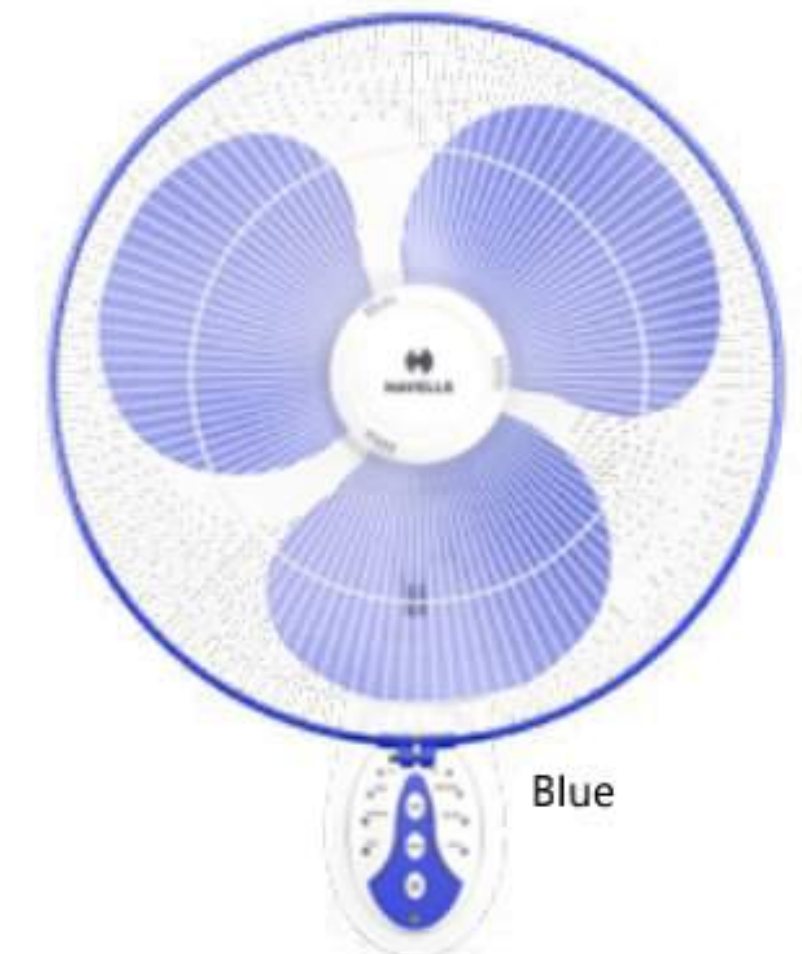

Blue

STAR RATING	SWEEP	POWER INPUT	SPEED	AIR DELIVERY
	400 mm	28 W	1350 r/min	65 m³/min