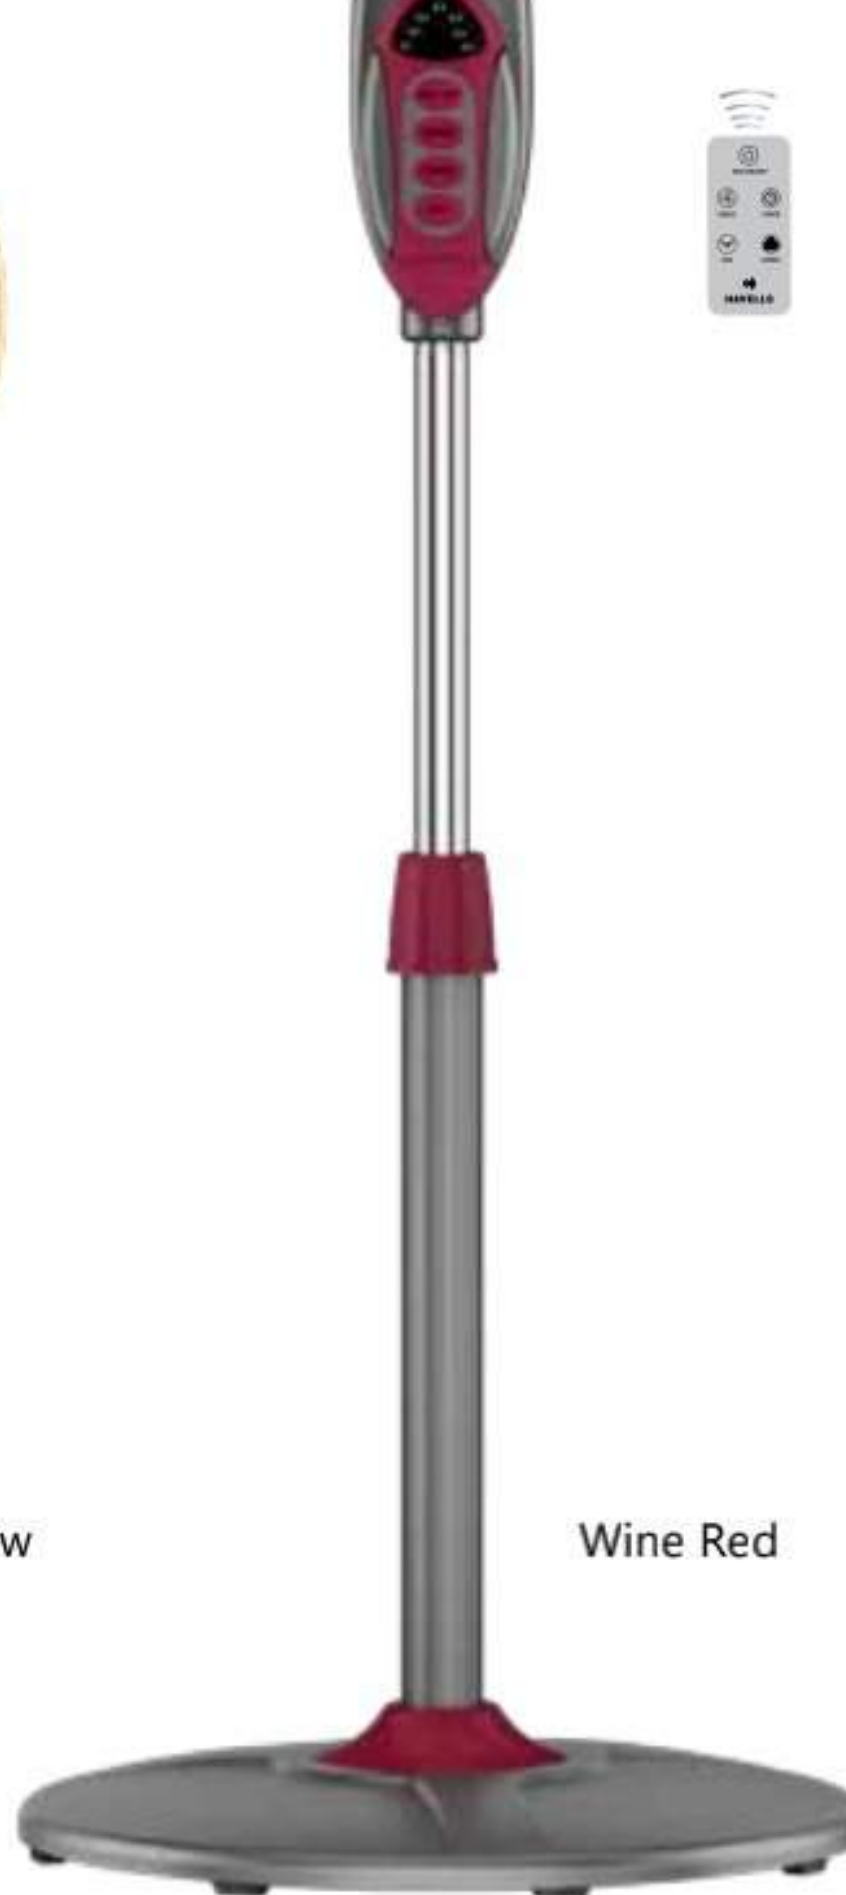

White Yellow

Wine Red

Blue

SPRINT LED

- Heavy base for stability
- LED indicator lights
- Available in two attractive color combinations

Model also available without remote.

STAR RATING	SWEEP	POWER INPUT	SPEED	AIR DELIVERY
NA	400 mm	55 W	1350 r/min	65 m ³ /min