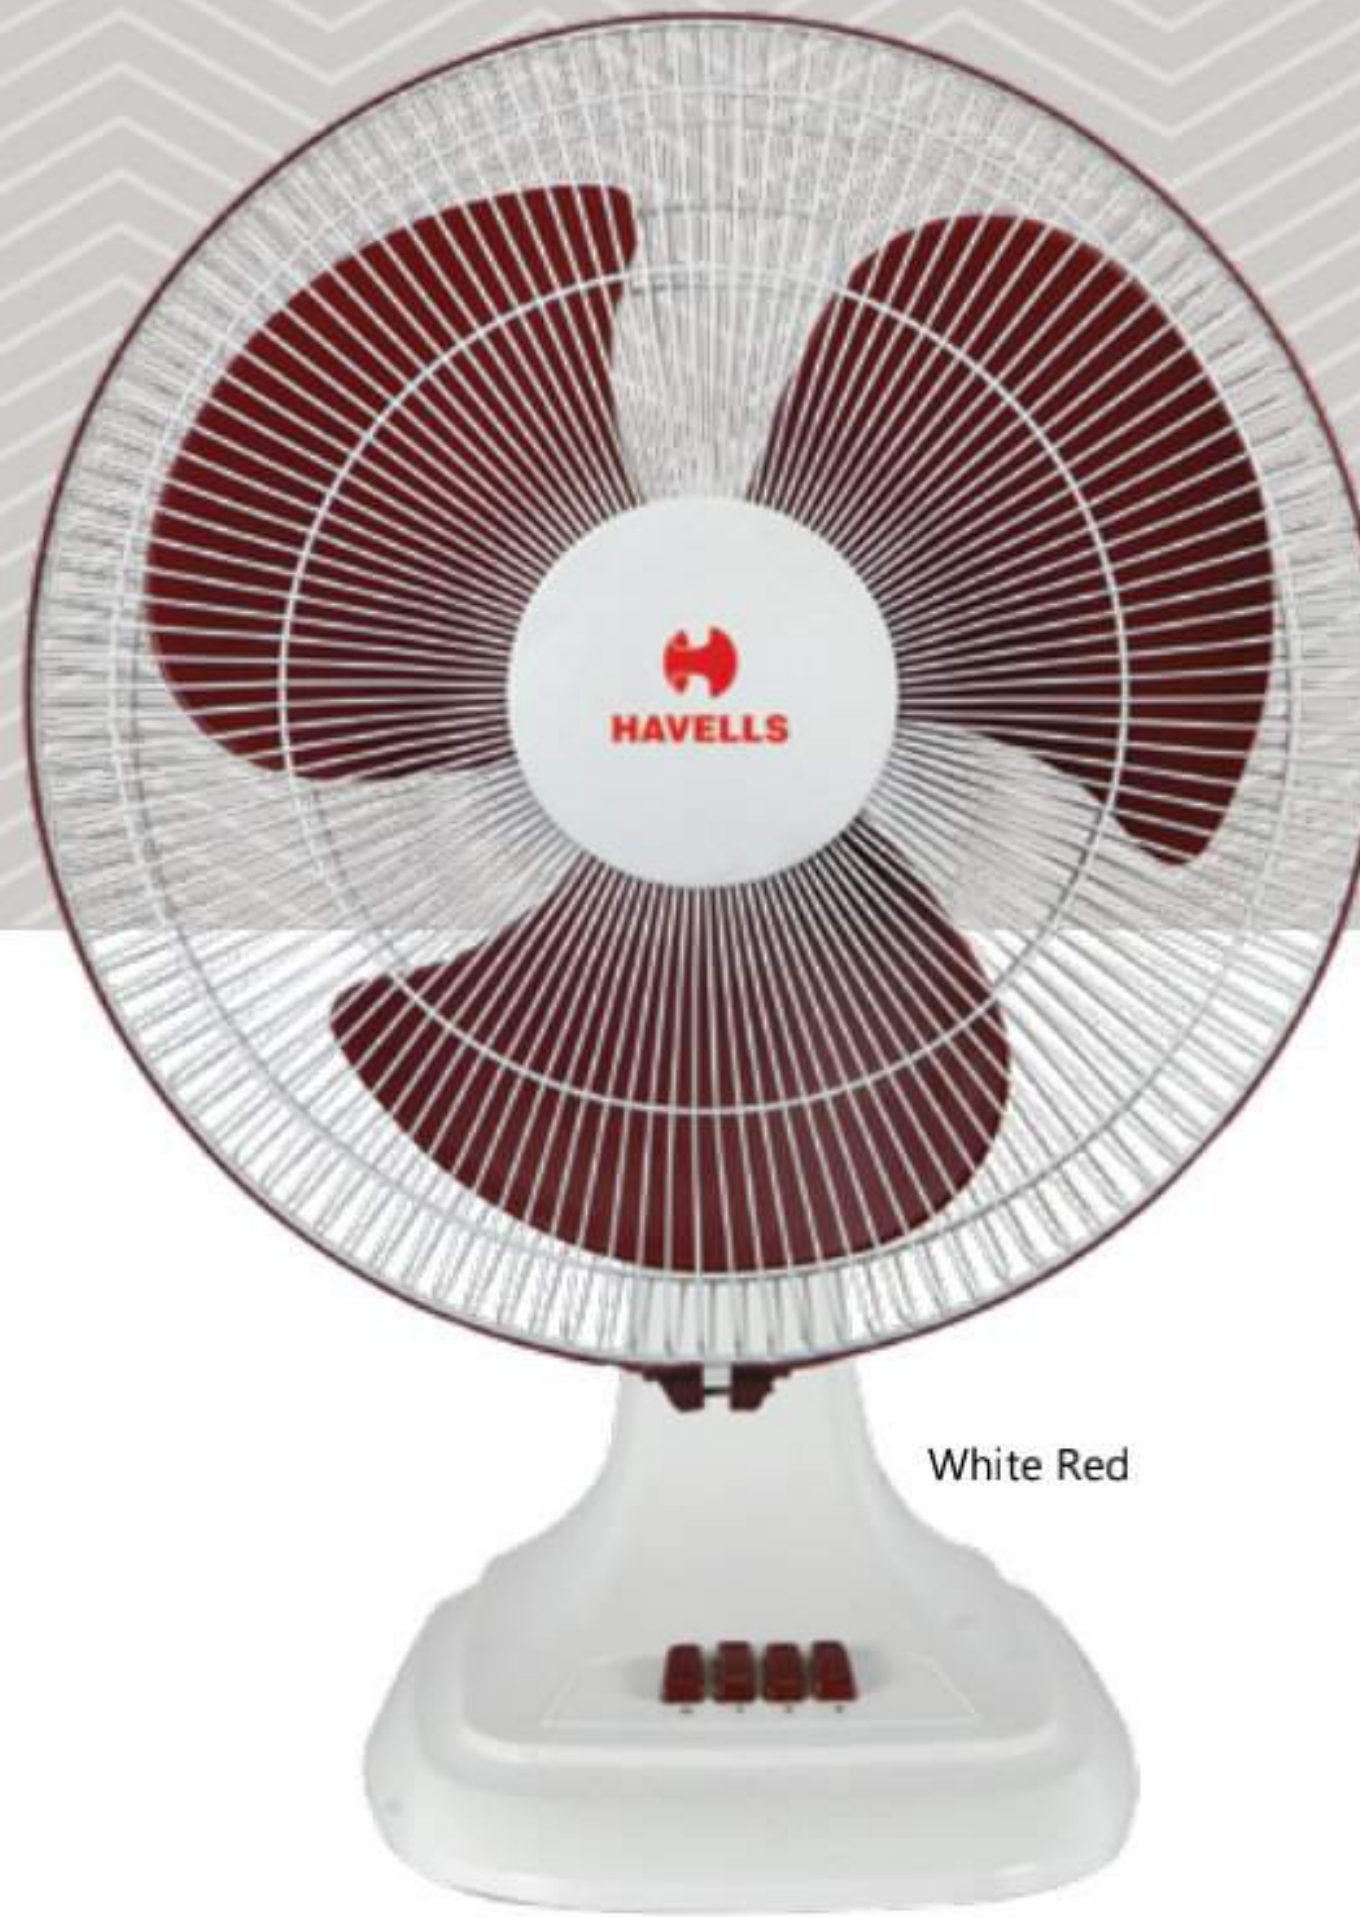

ACCELERO HS/NS

White Red

- Hi-speed motor for better air delivery
- Smooth oscillation

STAR RATING	SWEEP	Variant	POWER INPUT	SPEED	AIR DELIVERY
NA	400 mm	High Speed	120 W	2100 r/min	95 m³/min
NA	400 mm	Normal Speed	55 W	1350 r/min	65 m³/min

Model is available with High and Normal Speed Variant.