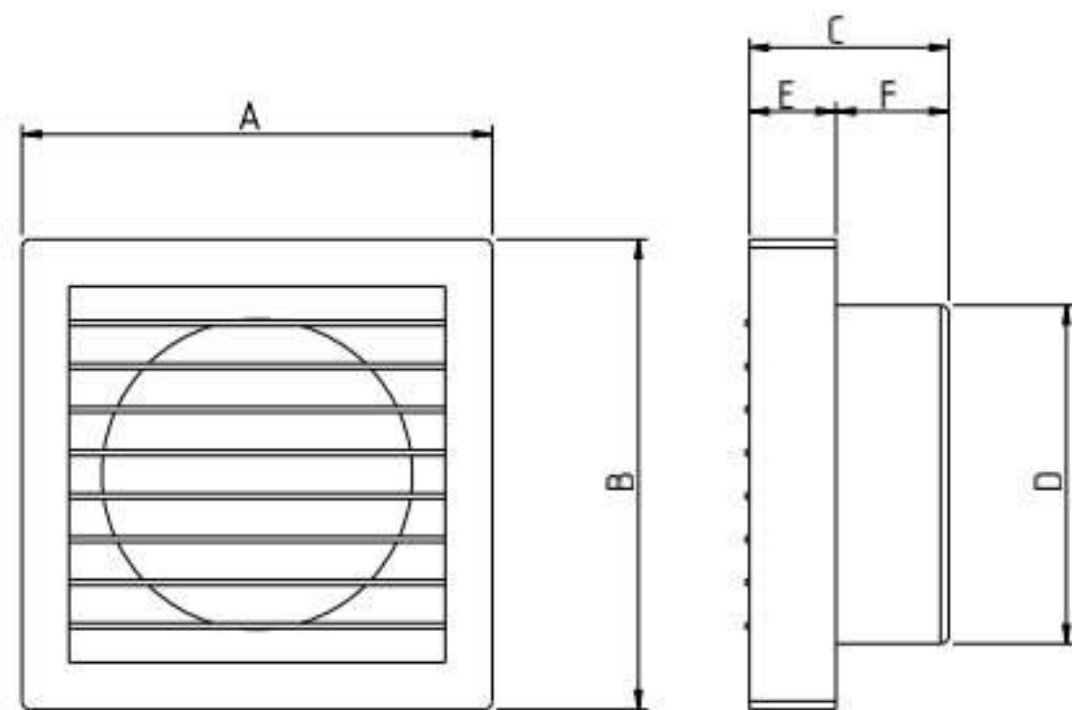

Sweep	A	B	C	D	E	F
150 mm	208 mm	208 mm	120 mm	146 mm	58 mm	62 mm

Sweep	Power Input	Speed	Air Delivery	Rated Voltage	Rated Frequency	Noise Level
150 mm	25 W	1760 r/min (RPM)	300 m³/h	220 V-240 V	50 Hz	45 dB

Note: Also available with thermally operated automatic shutter (DX-WT)