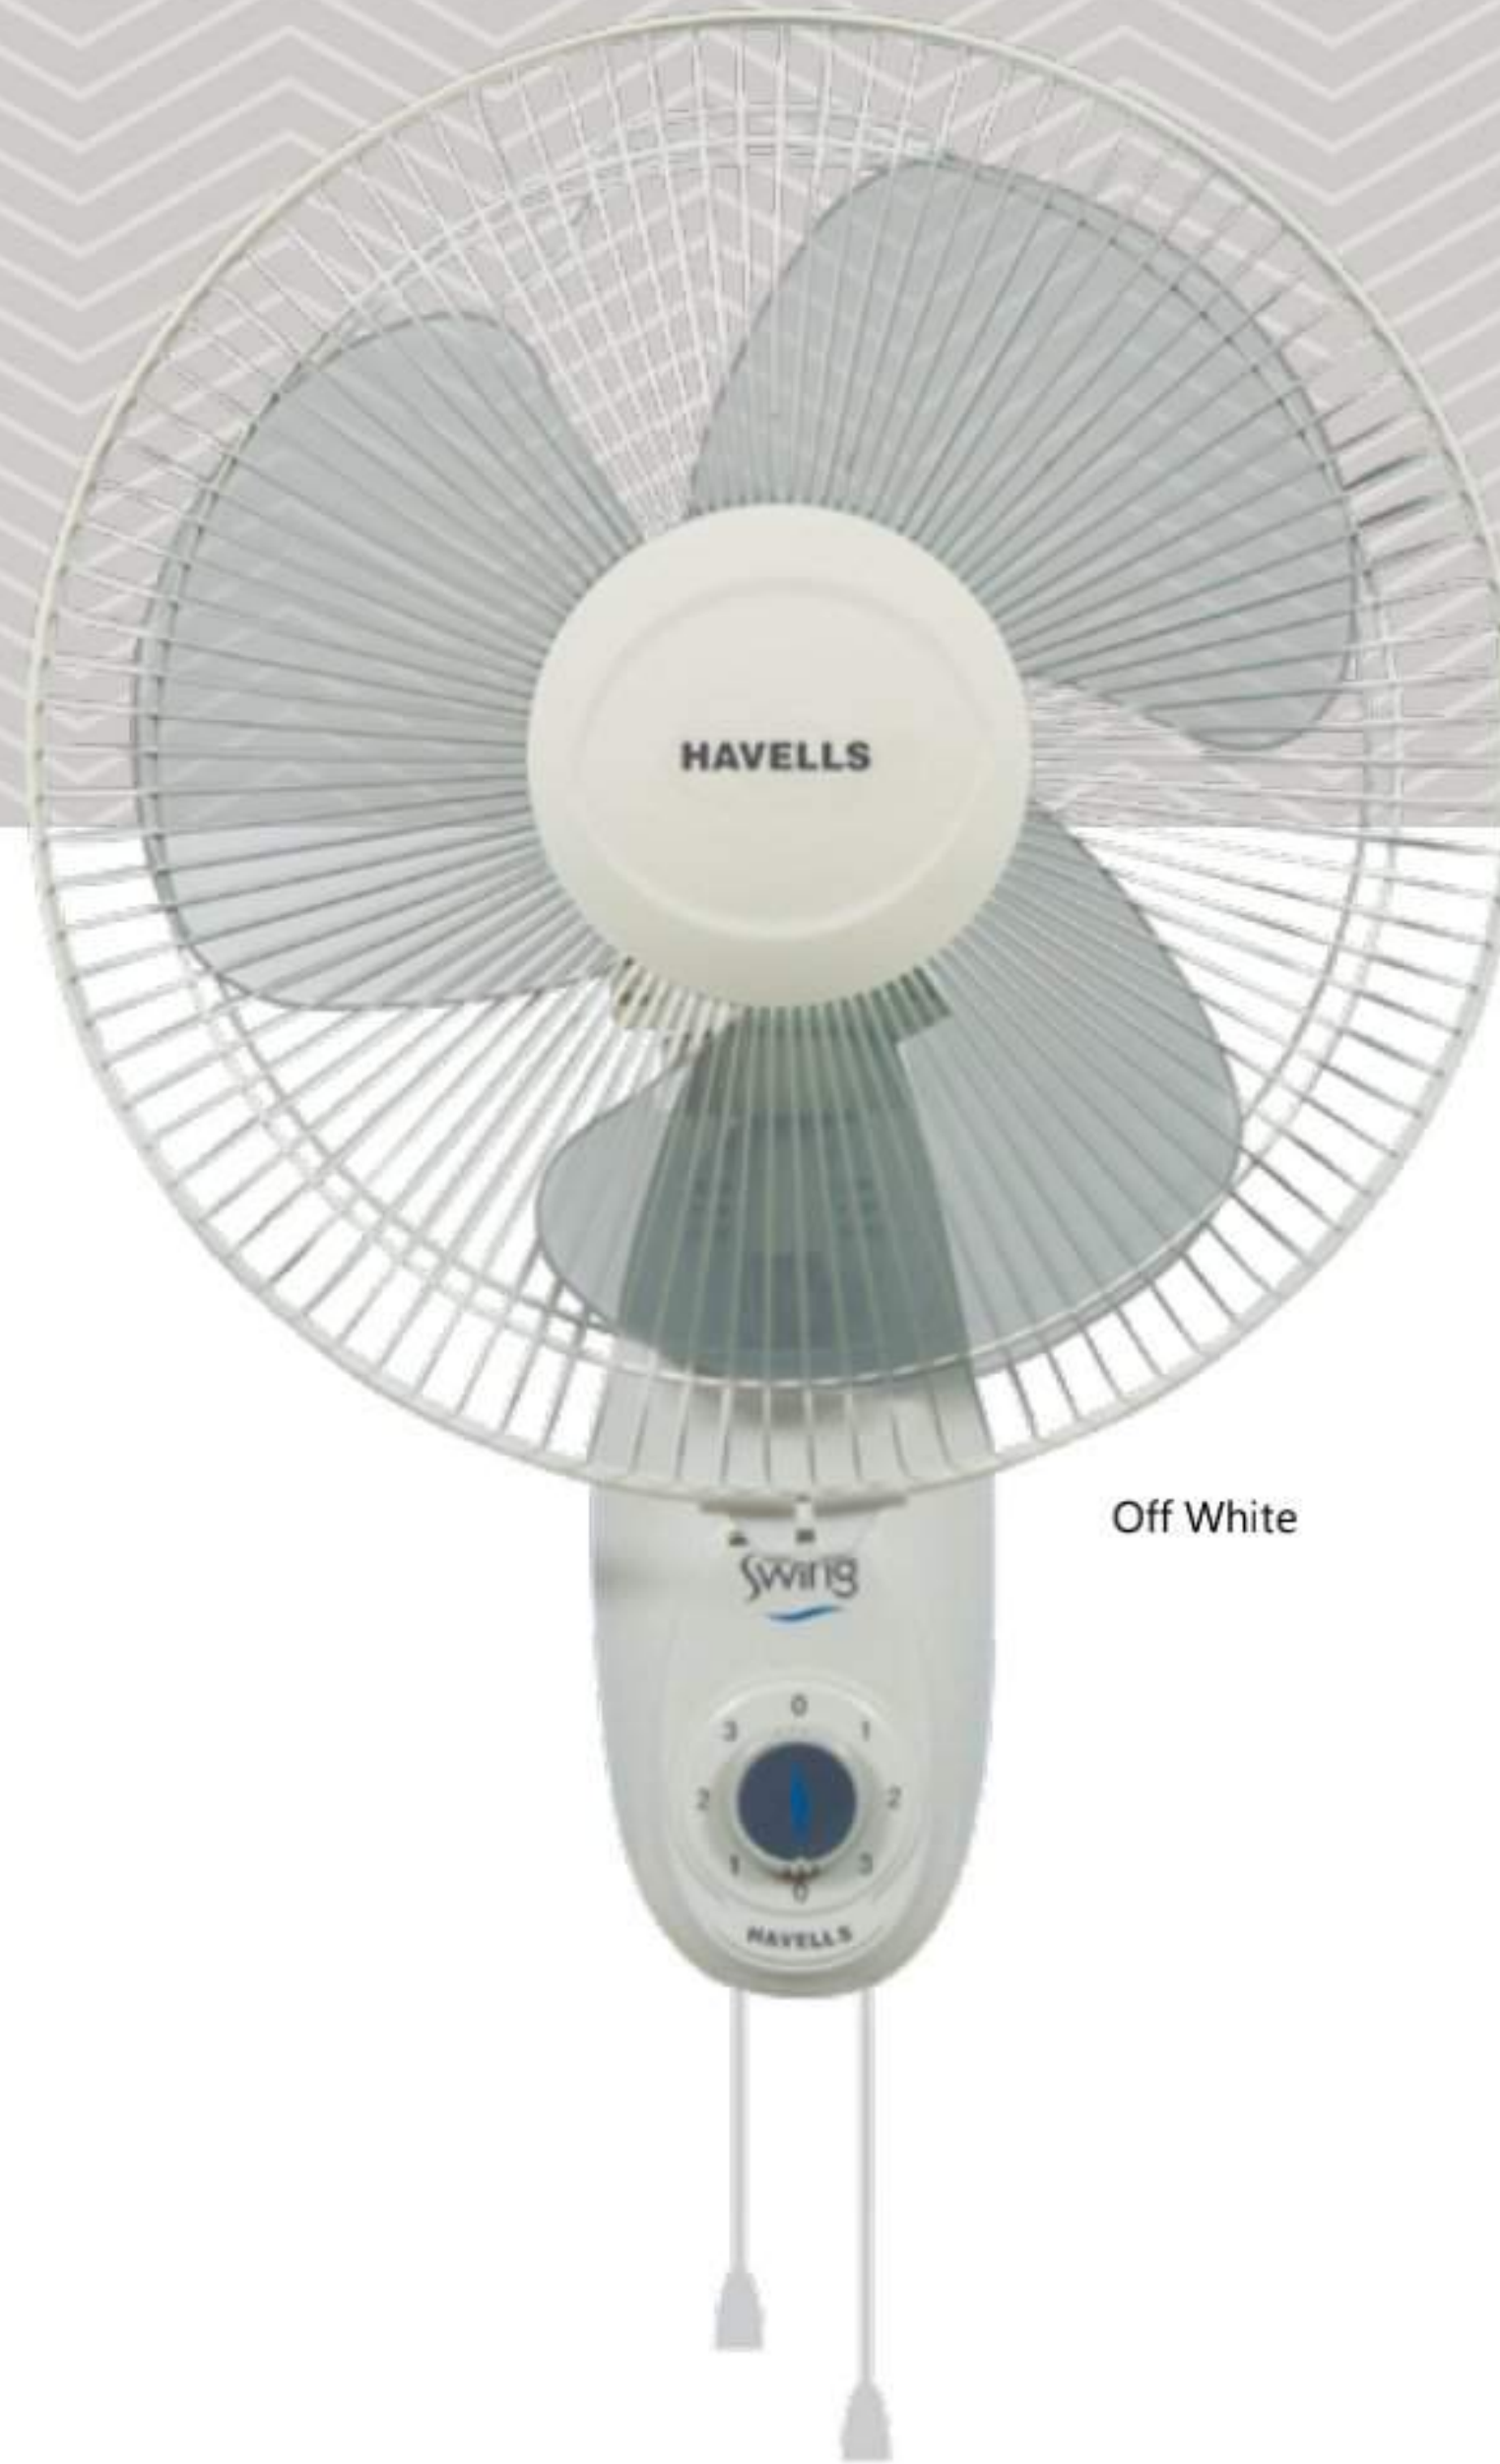

White

SWING

Pull cord for Speed & Oscillation

- Elegantly designed fan base
- Pull cord control for speed & oscillation On-Off
- Aerodynamically designed balanced blades

Off White

STAR RATING	SWEEP	Variant	POWER INPUT	SPEED	AIR DELIVERY
NA	300 mm	Normal Speed	50 W	1350 r/min	55 m ³ /min
	400 mm	Normal Speed	55 W	1350 r/min	65 m ³ /min