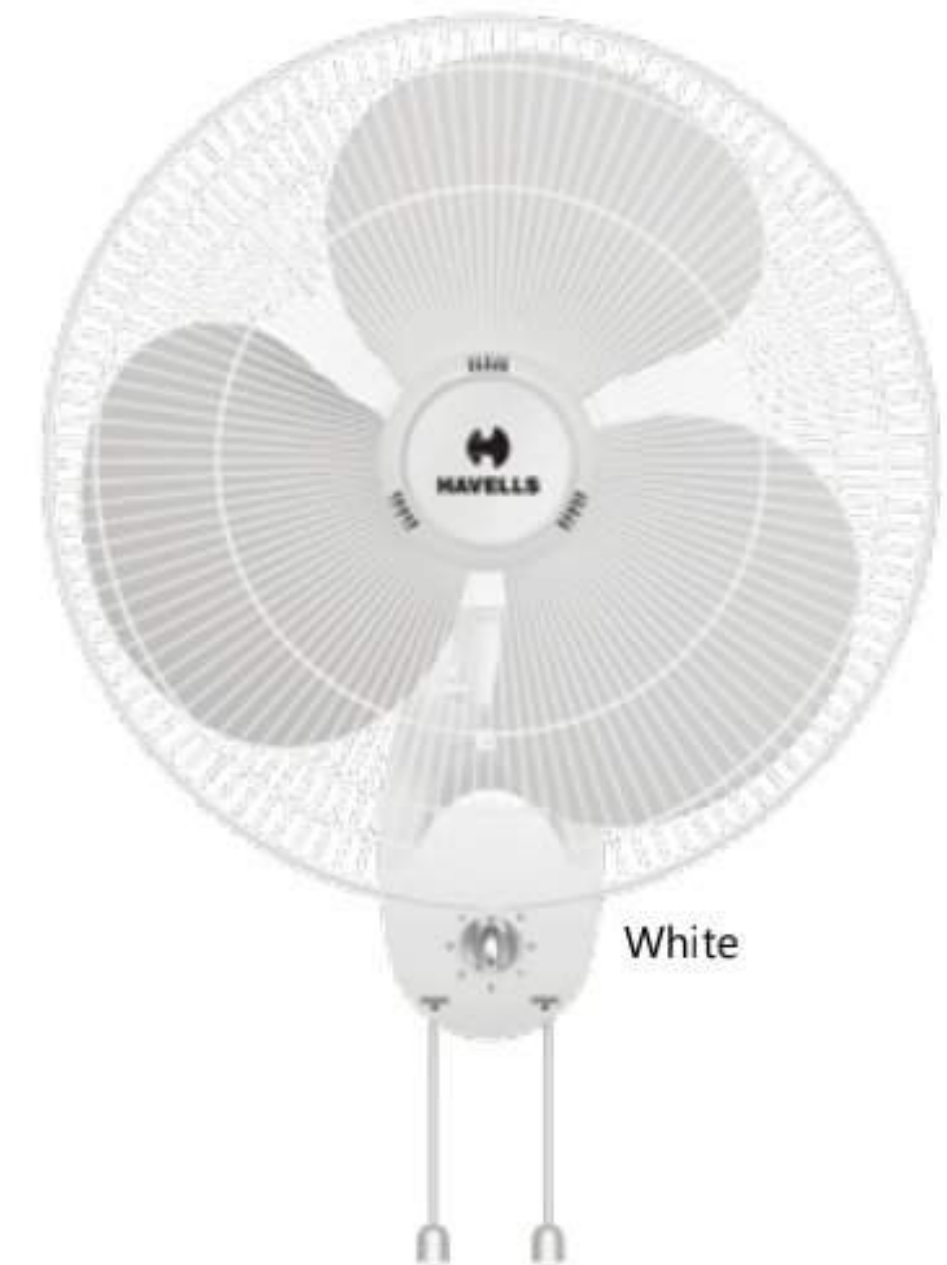

SAMEERA

Pull cord for Speed & Oscillation

- Elegant looks
- High Air Delivery
- Attractive colour combinations

Grey

White

STAR RATING	SWEEP	POWER INPUT	SPEED	AIR DELIVERY
NA	400 mm	55 W	1350 r/min	65 m ³ /min