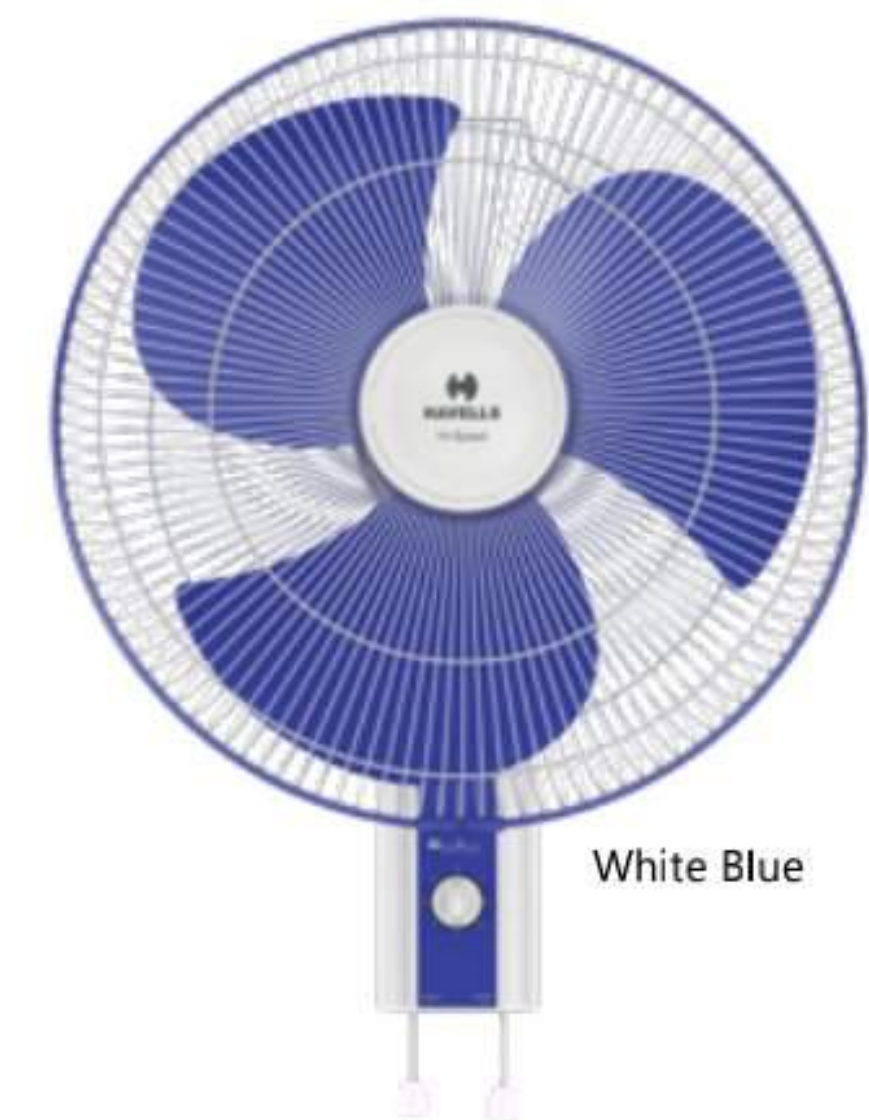

100% COPPER WIRE WINDING MOTOR

- High performance motor for better air delivery
- Smooth oscillation
- Aerodynamically designed & balanced heavy duty PP blades

White Yellow

White Blue

STAR RATING	SWEEP	POWER INPUT	SPEED	AIR DELIVERY
NA	400 mm	120 W	2100 r/min	95 m ³ /min