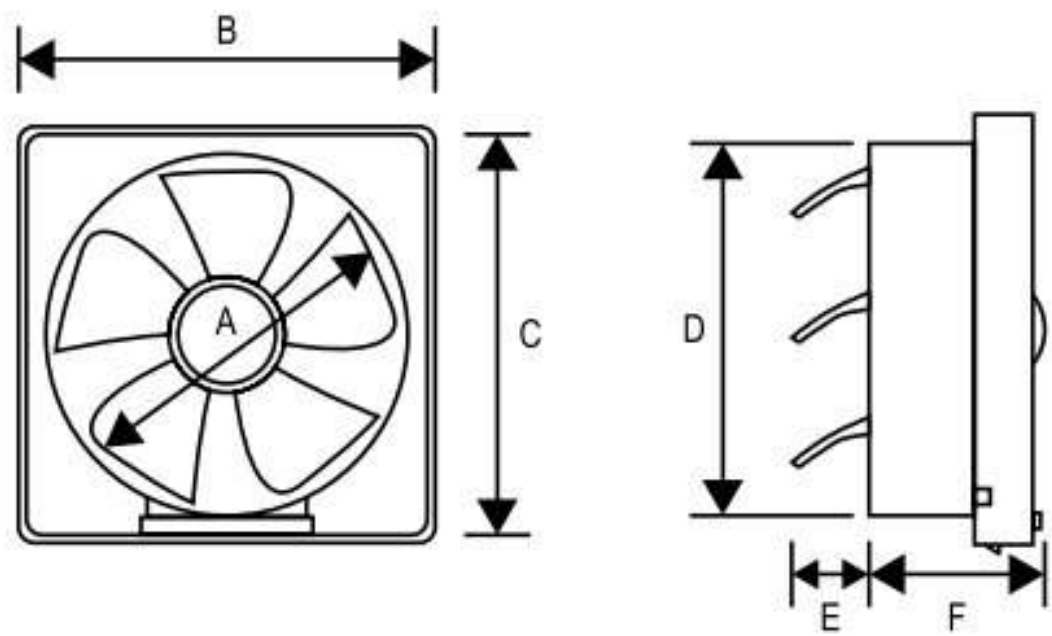

Sweep	A	B	C	D	E	F
150 mm	150 mm	244 mm	212 mm	191 mm	65 mm	125 mm
200 mm	200 mm	294 mm	262 mm	241 mm	70 mm	101 mm
250 mm	250 mm	344mm	312 mm	291 mm	69 mm	115 mm

Sweep	Power Input	Speed	Air Delivery	Rated Voltage	Rated Frequency	Noise Level
150 mm	24 W	1370 r/min (RPM)	270 m³/h	220 V-240 V	50 Hz	40 dB
200 mm	28 W	1350 r/min (RPM)	500 m³/h	220 V-240 V	50 Hz	45 dB
250 mm	36 W	1300 r/min (RPM)	800 m³/h	220 V-240 V	50 Hz	48 dB