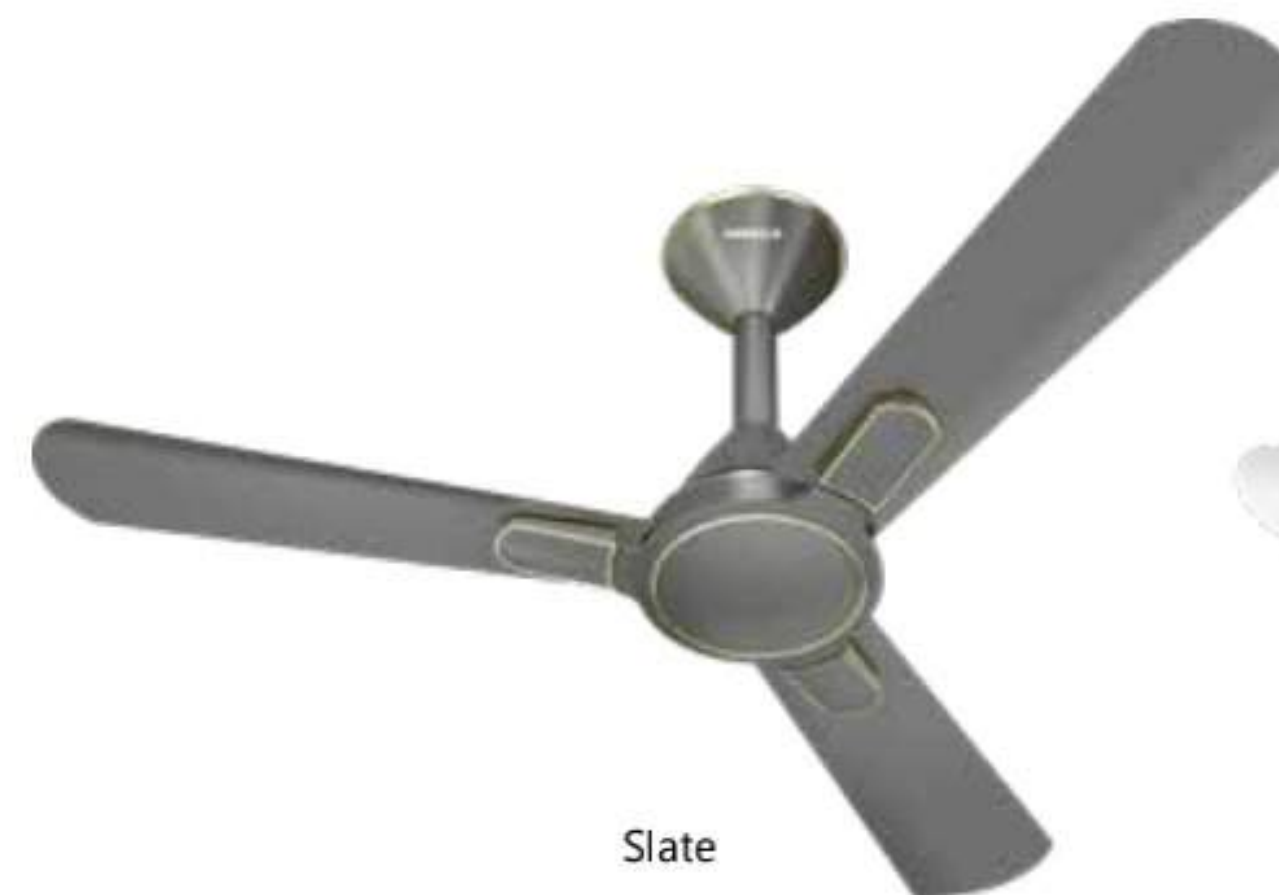

BIANCA

BLDC

RF remote control for all direction sensing

BLDC INVERTER TECHNOLOGY

- Modern Design with Wider Blade for High Air Thrust
- Premium Metallic Finish with Dust Resistant lacquer

STAR RATING	SWEEP	POWER INPUT	SPEED	AIR DELIVERY
	1200 mm	30 W	360 r/min	222 m³/min

Slate