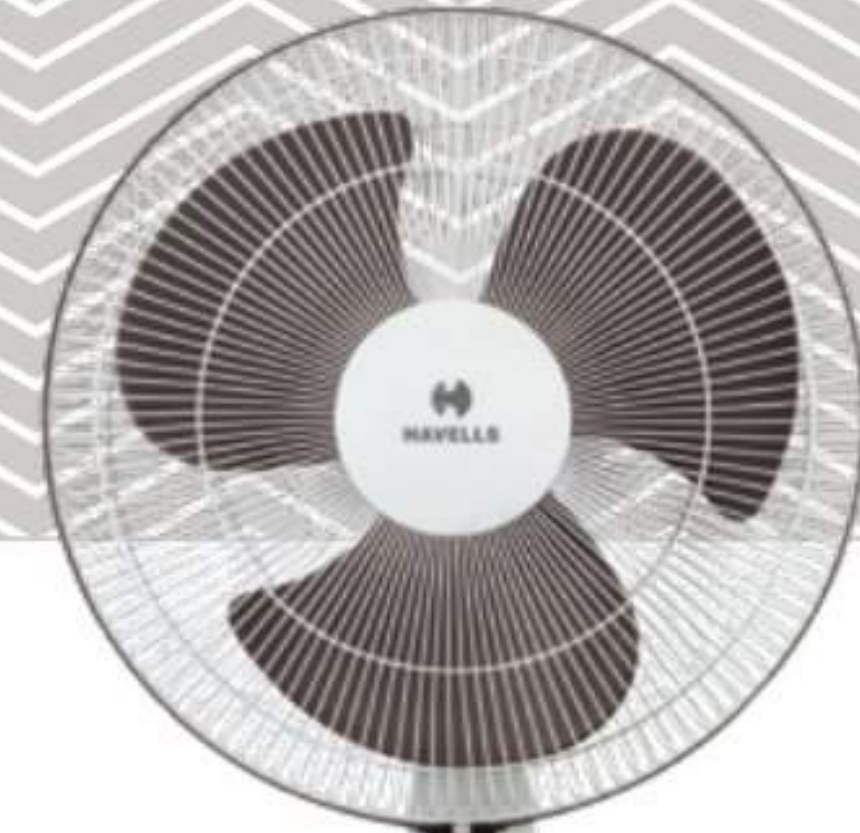

ACCELERO HS

- Elegant looks
- Sturdy base for more stability

STAR RATING	SWEEP	POWER INPUT	SPEED	AIR DELIVERY
NA	400 mm	120 W	2100 r/min	95 m³/min