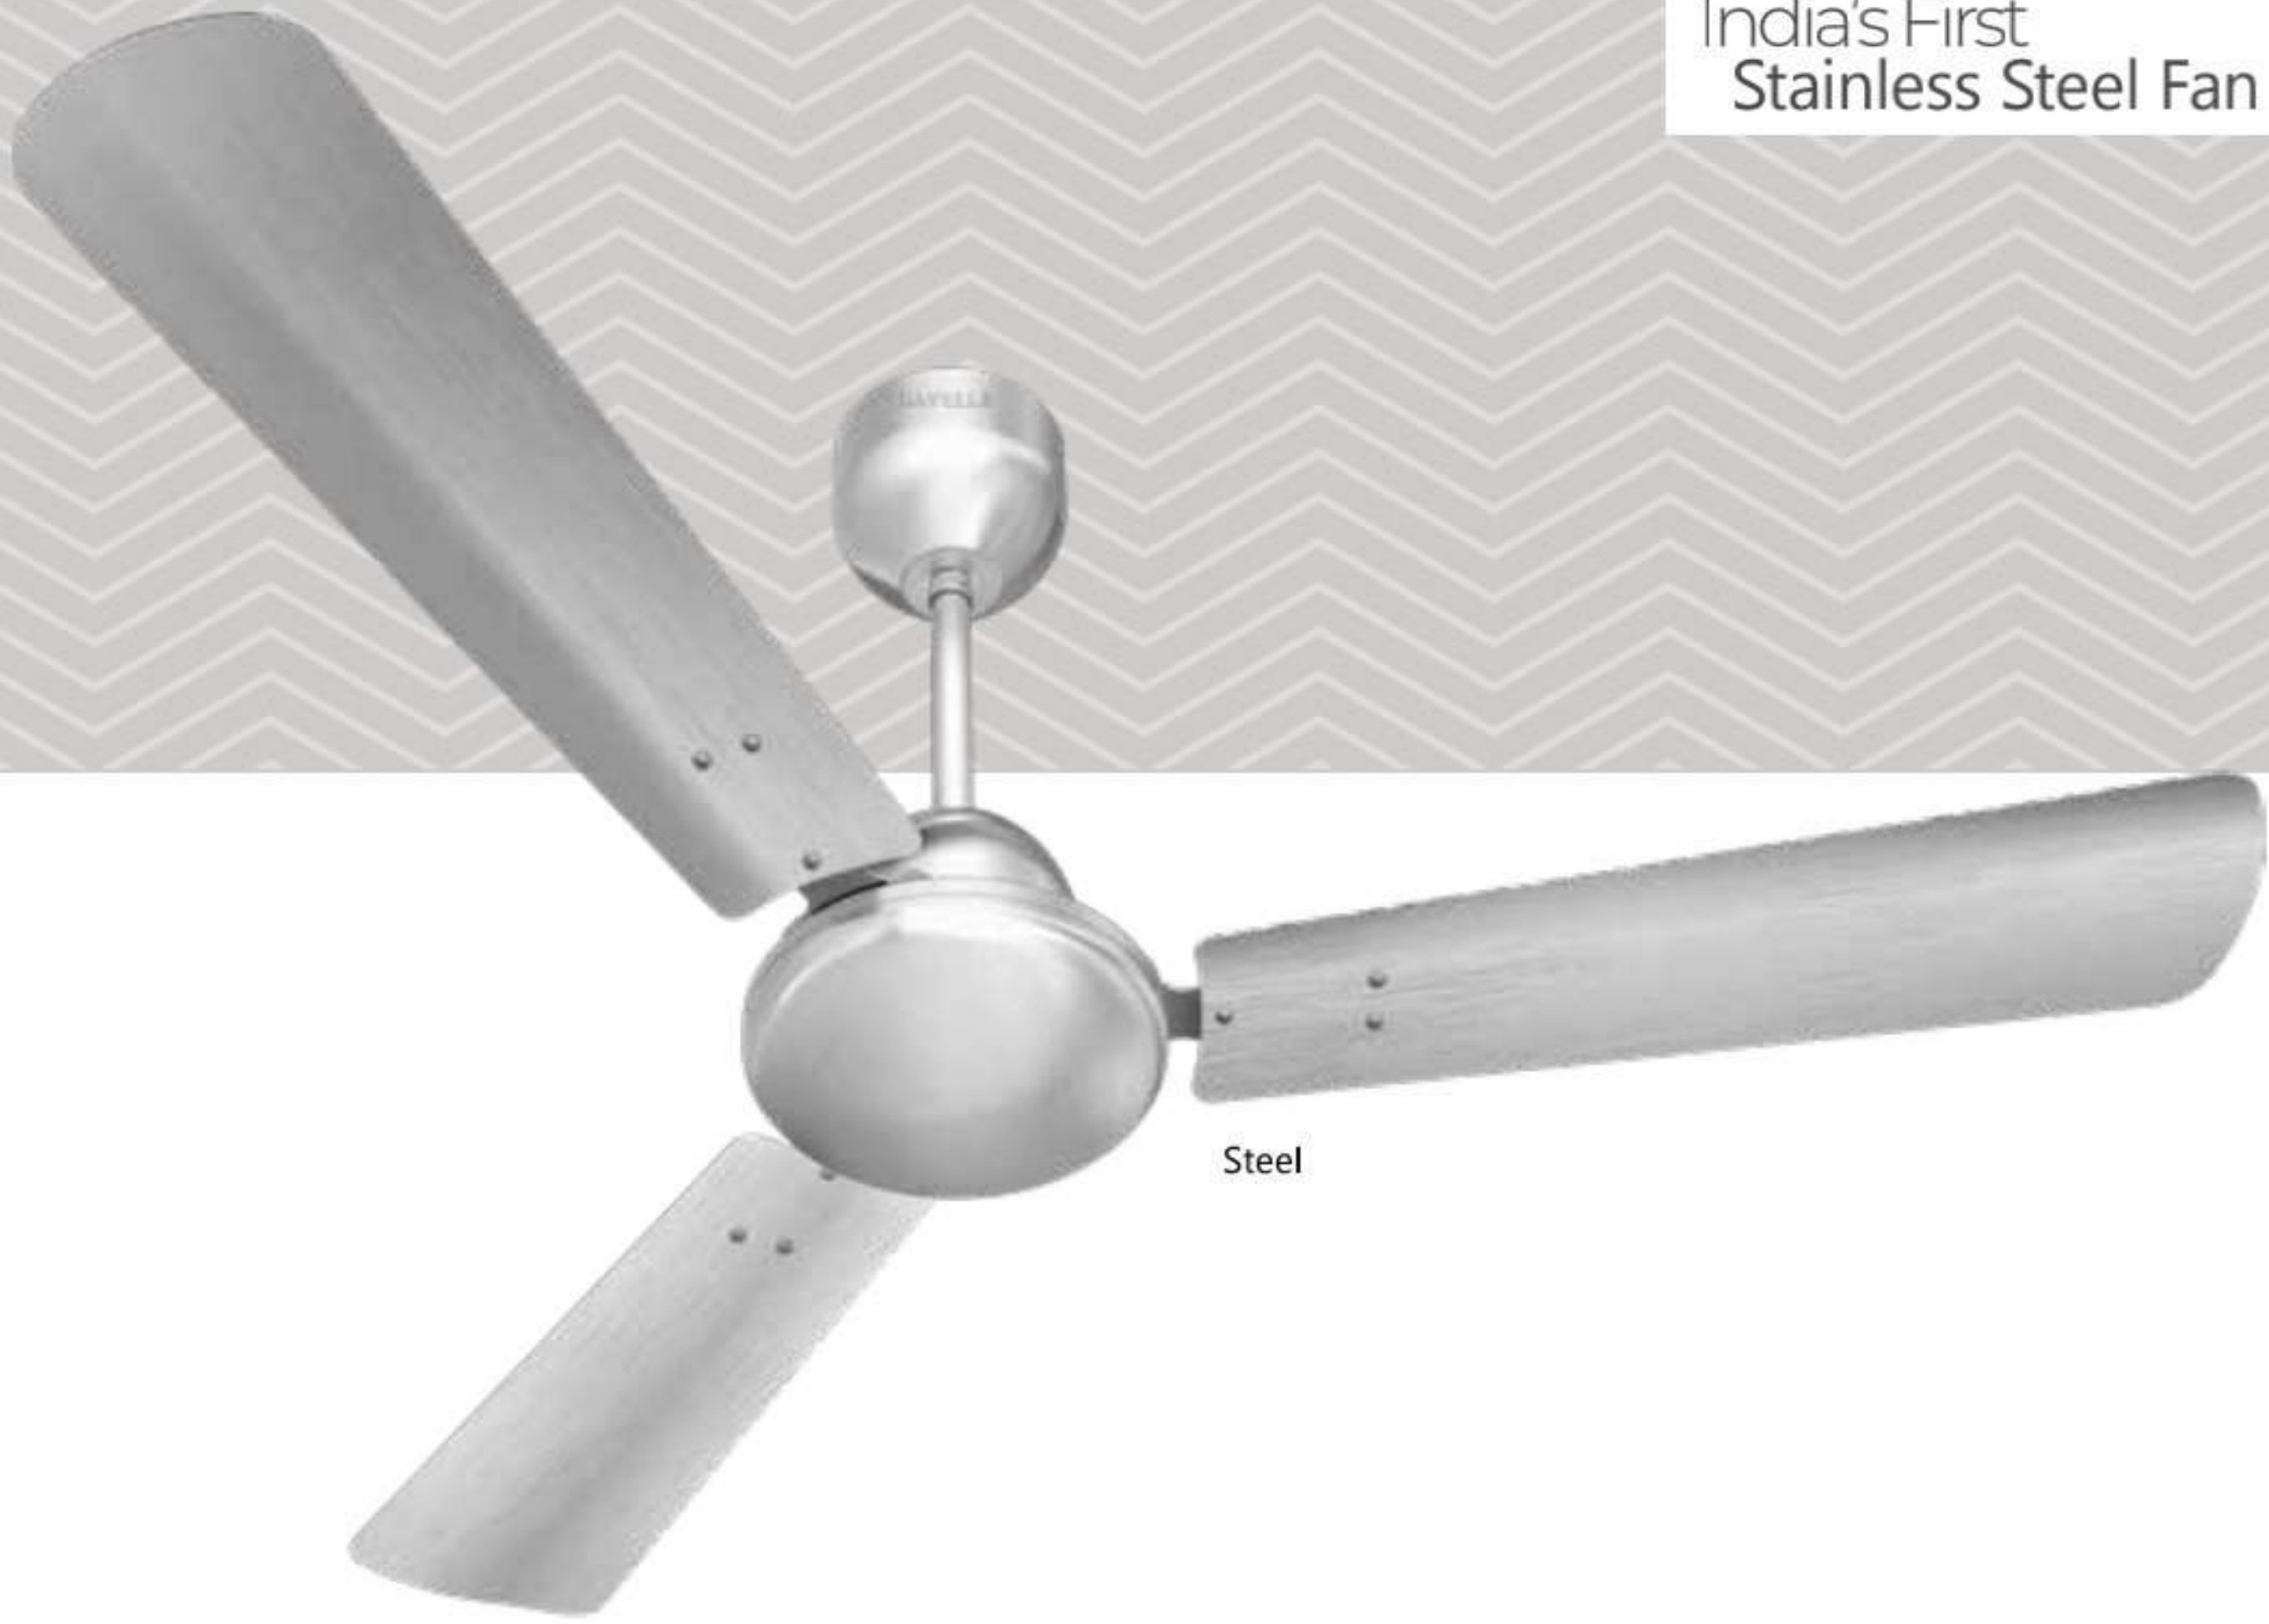

India's First
Stainless Steel Fan