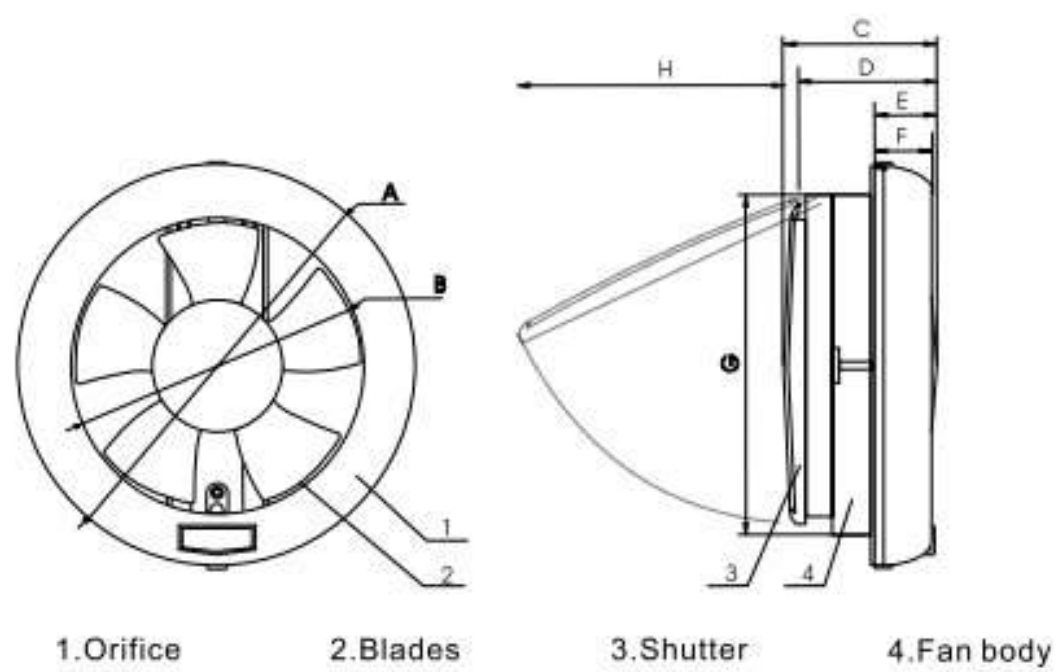

VENTILAIR DXR

- Back shutter & fan "ON-OFF" operations are inter-locked through pull cord
- Easy installation on glass & wood panels

Sweep	A	B	C	D	E	F	G	H
150 mm	210 mm	150 mm	80 mm	72 mm	35 mm	32 mm	180 mm	142 mm