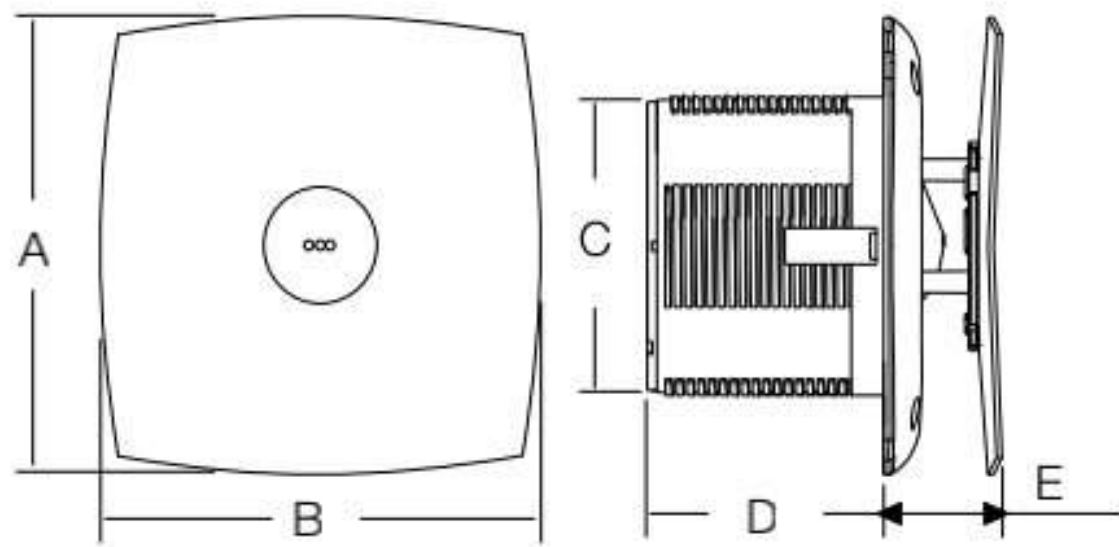

Sweep	A	B	C	D	E
100 mm	150 mm	150 mm	98 mm	89.5 mm	31 mm
150 mm	194 mm	194 mm	148 mm	124 mm	38 mm

Sweep	Power Input	Speed	Air Delivery	Rated Voltage	Rated Frequency	Noise Level
100 mm	15 W	2500 r/min (RPM)	98 m³/h	220 V-240 V	50 Hz	38 dB
150 mm	25 W	2200 r/min (RPM)	320 m³/h	220 V-240 V	50 Hz	42 dB