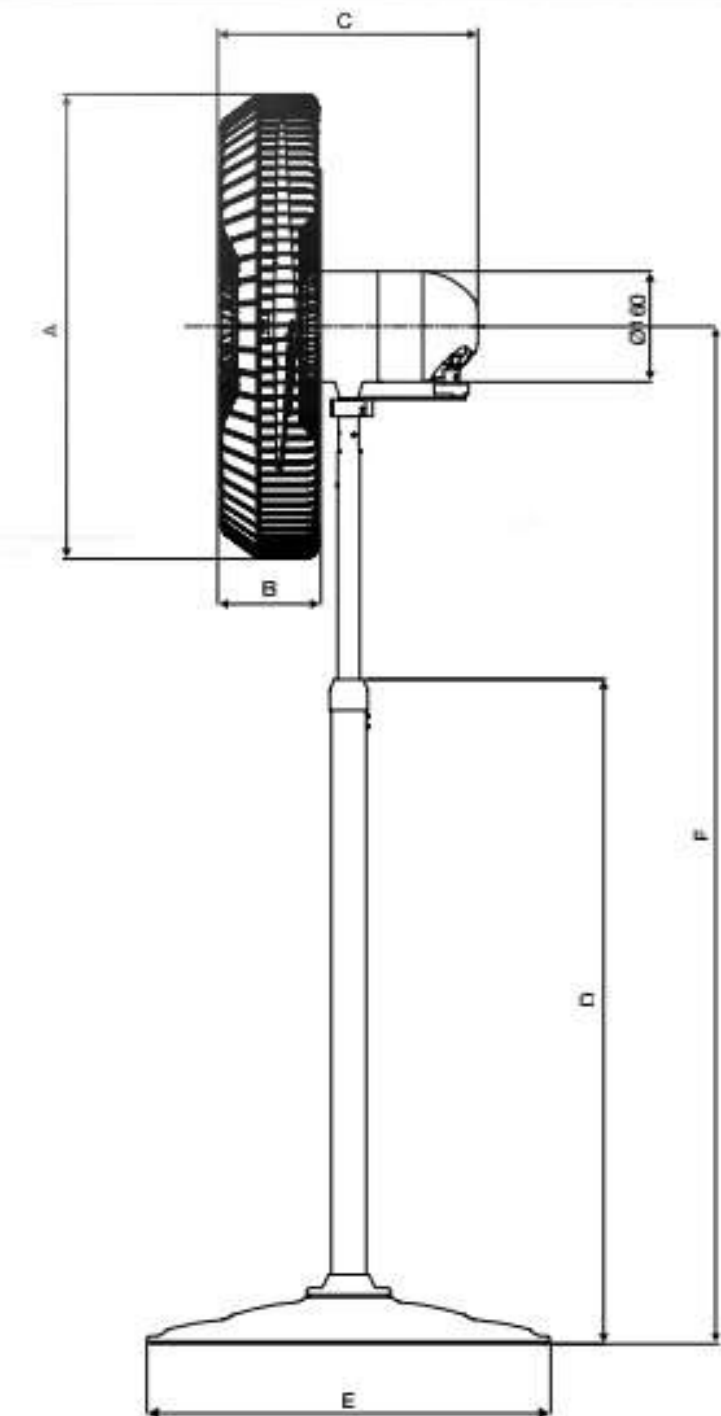

Air delivery measurement at a distance of 6 times blade sweep from the fan.
Built-in regulators available only for 450 mm sweep.
Conforming to IS: 2997-1964.

Tolerance on ratings	(As per IS 2997-1964)
Speed	-10%
Power	+10%
Air Delivery	-10%

* Design/Specifications may vary without notice due to continuous technology up-gradation.