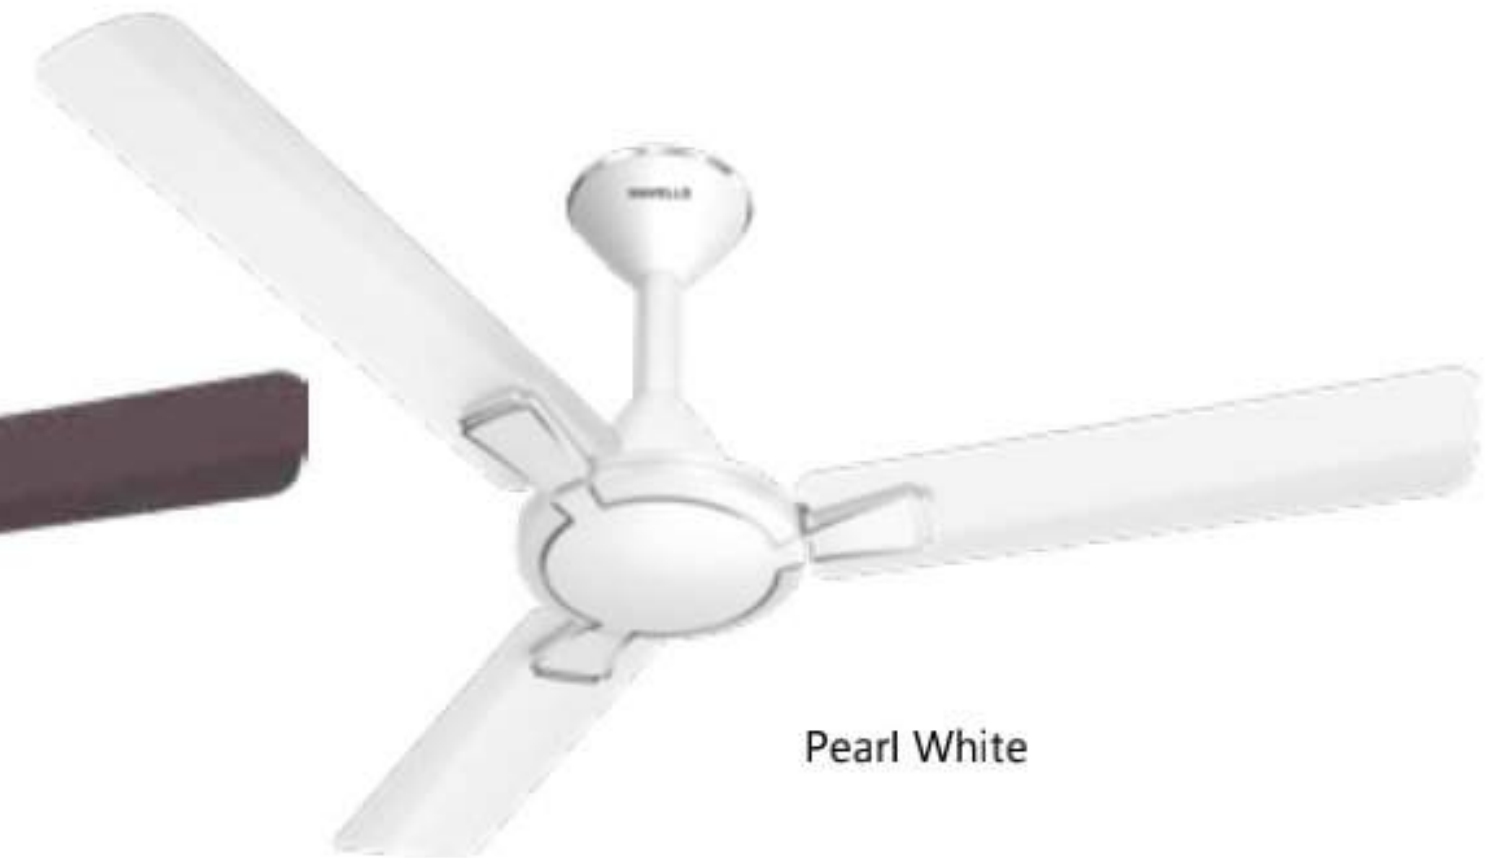

- Stylish Design, Energy Efficient fan
- Premium Metallic Finish with Dust-Resistant Lacquer

STAR RATING	SWEEP	POWER INPUT	SPEED	AIR DELIVERY
	1200 mm	32 W	380 r/min	225 m ³ /min

Gold

Dusk

Pearl White

FESTIVA PRIME