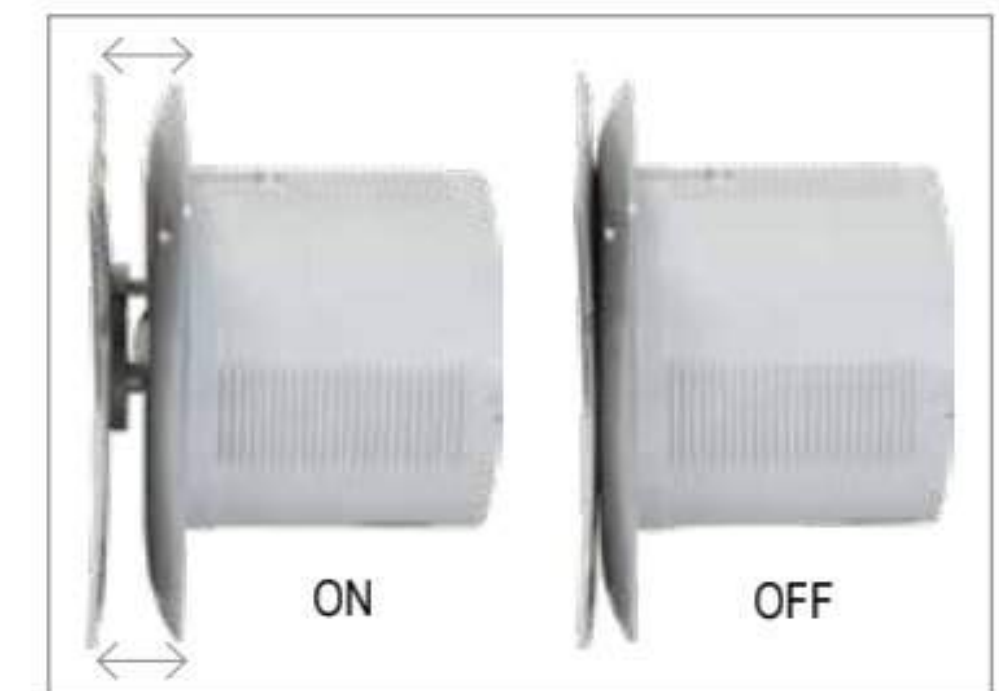

Sweep	A	B	C	D	E
100 mm	150 mm	150 mm	98 mm	89.5 mm	31 mm
150 mm	194 mm	194 mm	148 mm	124 mm	38 mm

Sweep	Power Input	Speed	Air Delivery	Rated Voltage	Rated Frequency	Noise Level
100 mm	15 W	2500 r/min (RPM)	98 m³/h	220 V-240 V	50 Hz	38 dB
150 mm	25 W	2200 r/min (RPM)	320 m³/h	220 V-240 V	50 Hz	42 dB