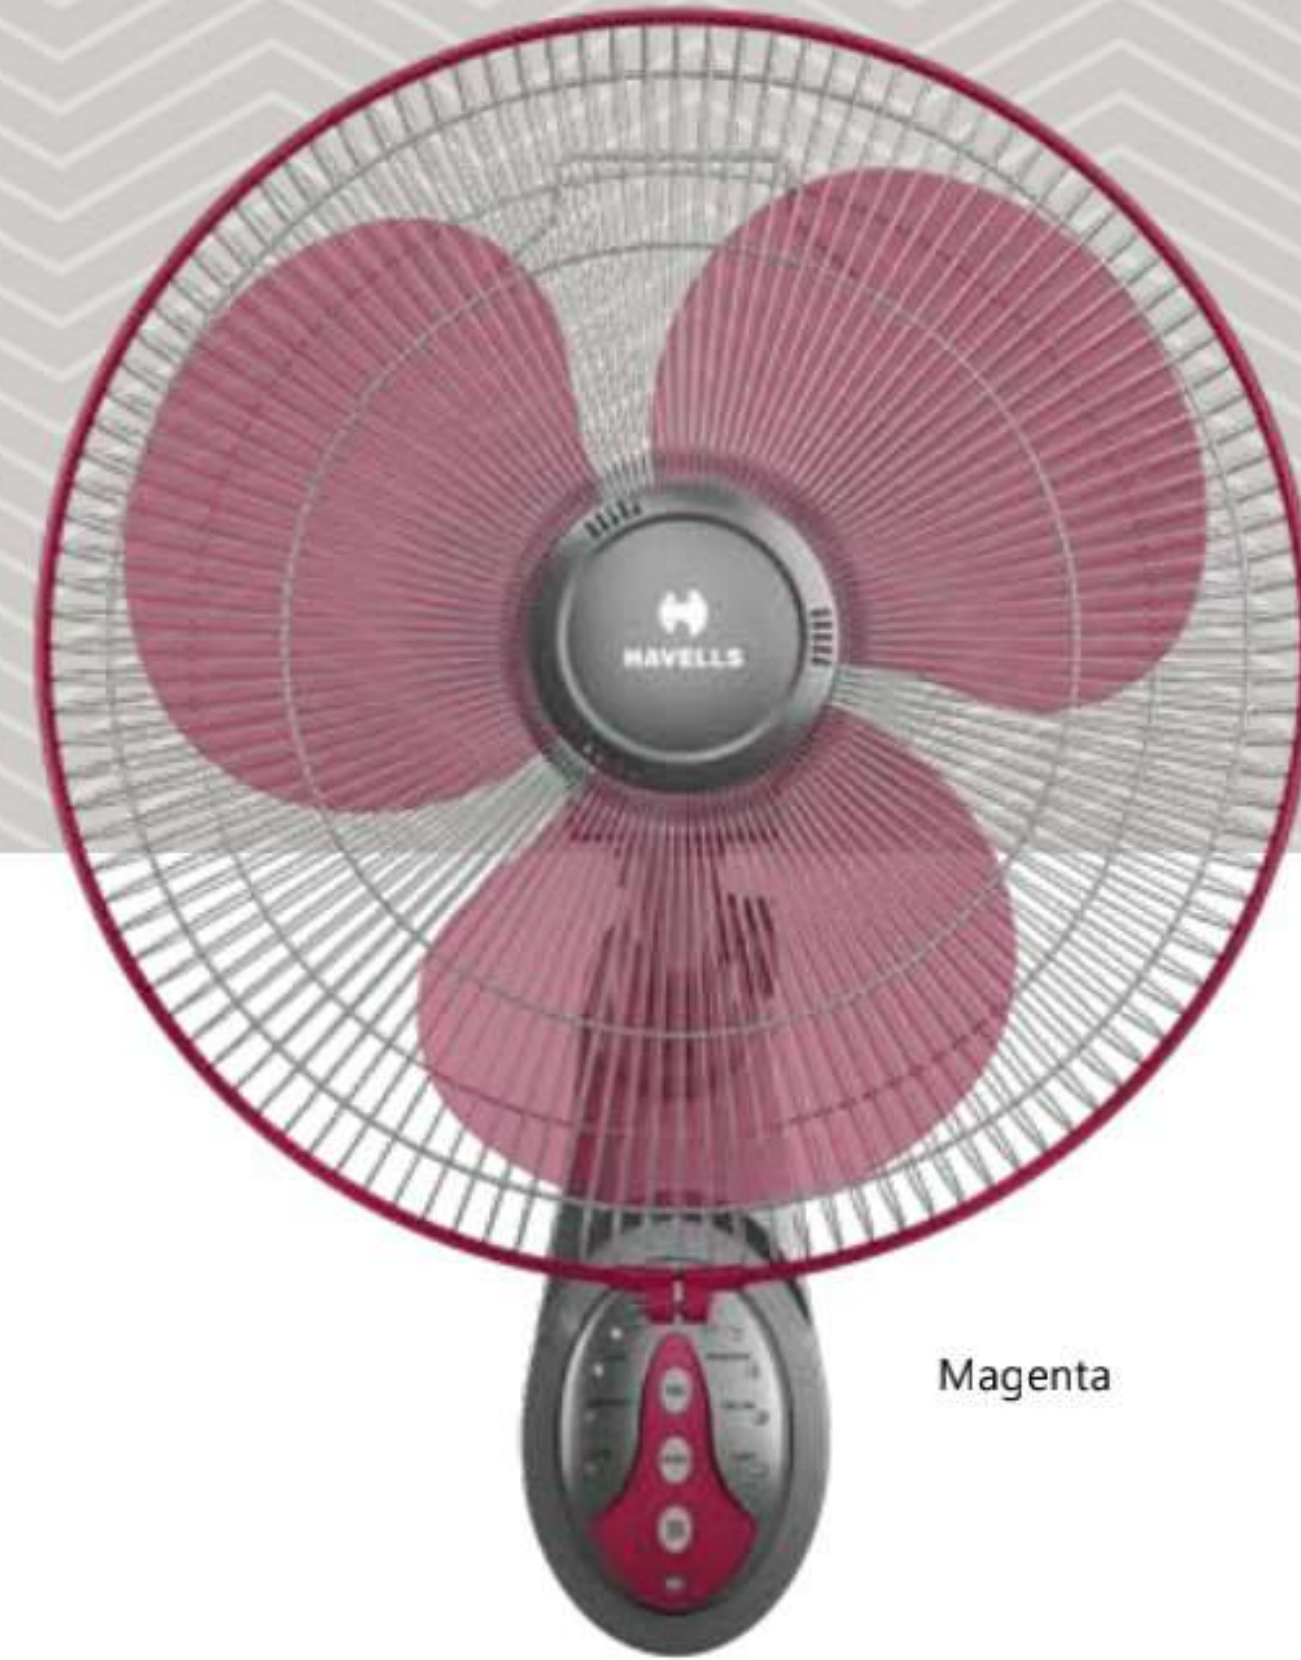

STAR RATING	SWEEP	POWER INPUT	SPEED	AIR DELIVERY
NA	400 mm	55 W	1350 r/min	65 m ³ /min

Brown Black

Blue Grey

Dusty Rose White

PLATINA BLDC

Magenta

BLDC INVERTER
TECHNOLOGY

- Sturdy and well built design
- High performance motor for better air delivery
- Smooth oscillation
- Aerodynamically designed & balanced heavy duty PP blades