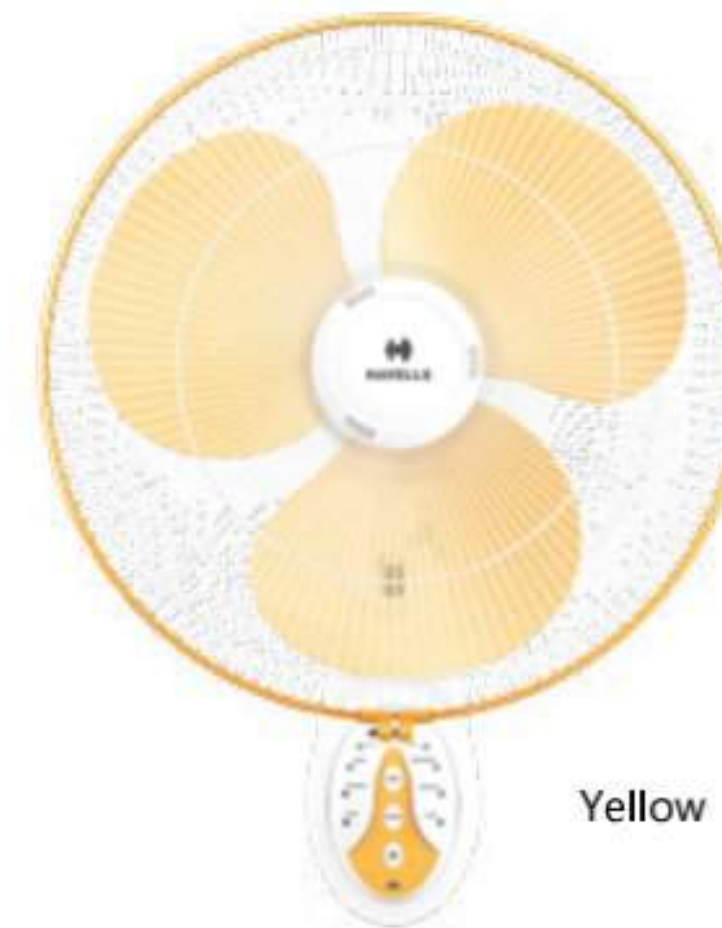

STAR RATING	SWEEP	POWER INPUT	SPEED	AIR DELIVERY
NA	400 mm	55 W	1350 r/min	65 m ³ /min

Brown Black

Blue Grey

Dusty Rose White

PLATINA BLDC

Magenta

BLDC INVERTER
TECHNOLOGY

- Sturdy and well built design
- High performance motor for better air delivery
- Smooth oscillation
- Aerodynamically designed & balanced heavy duty PP blades