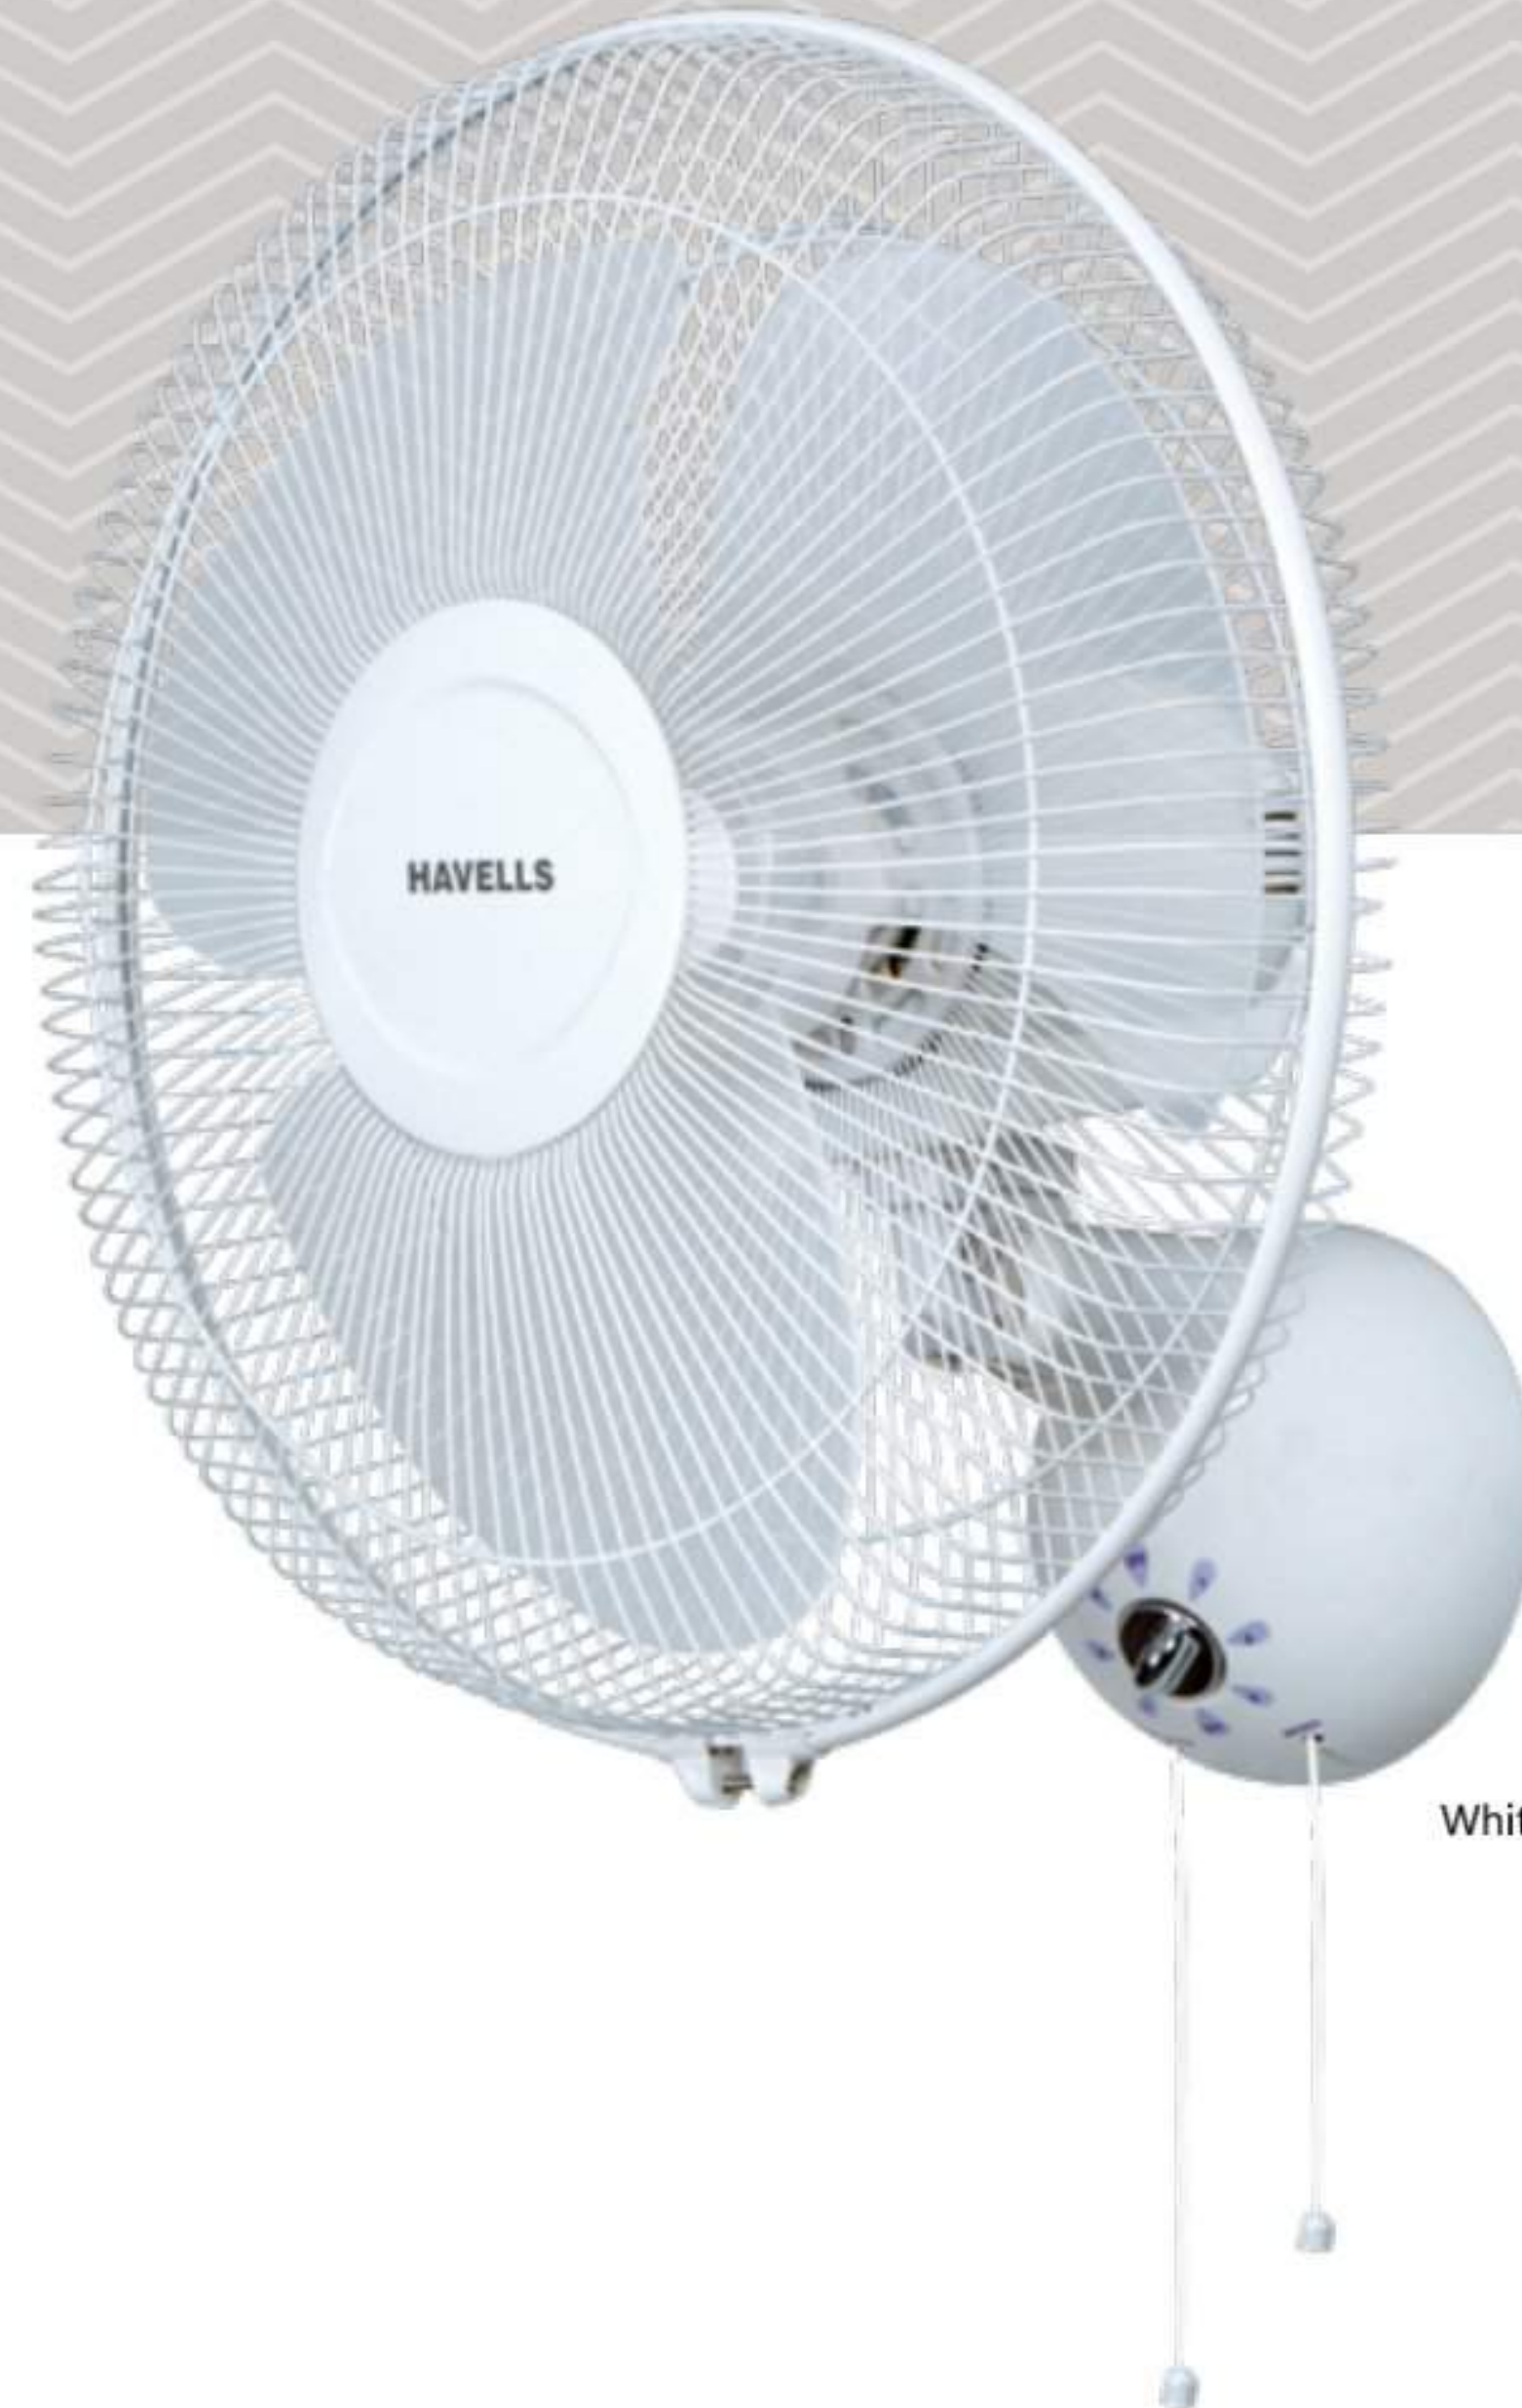

D'ZIRE HS

Double Ball Bearing*

Pull cord for Speed & Oscillation

- Elegantly designed fan base in round shape
- Stylish contemporary look
- Pull cord control for speed & oscillation

STAR RATING	SWEEP	POWER INPUT	SPEED	AIR DELIVERY
NA	230 mm	45 W	2800 r/min	30 m³/min
NA	300 mm	90 W	2000 r/min	65 m³/min

*Only available in 300 mm sweep

White