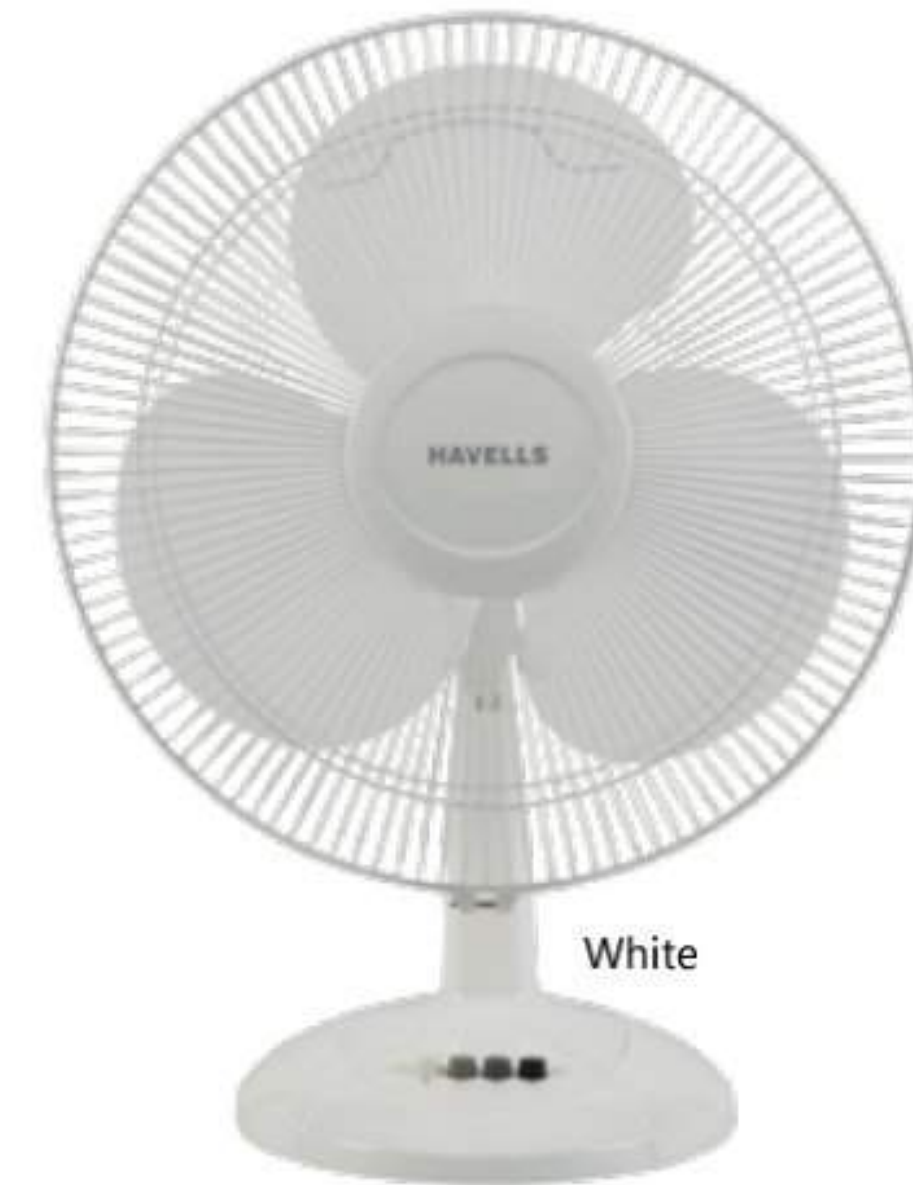

Model is available with High and Normal Speed Variant.

SWING LX

Cherry

White

- Smooth oscillation
- Pivot arrangement for tilting & oscillation
- Aerodynamically designed & balanced PP blades

STAR RATING	SWEEP	POWER INPUT	SPEED	AIR DELIVERY
NA	400 mm	55 W	1350 r/min	65 m ³ /min