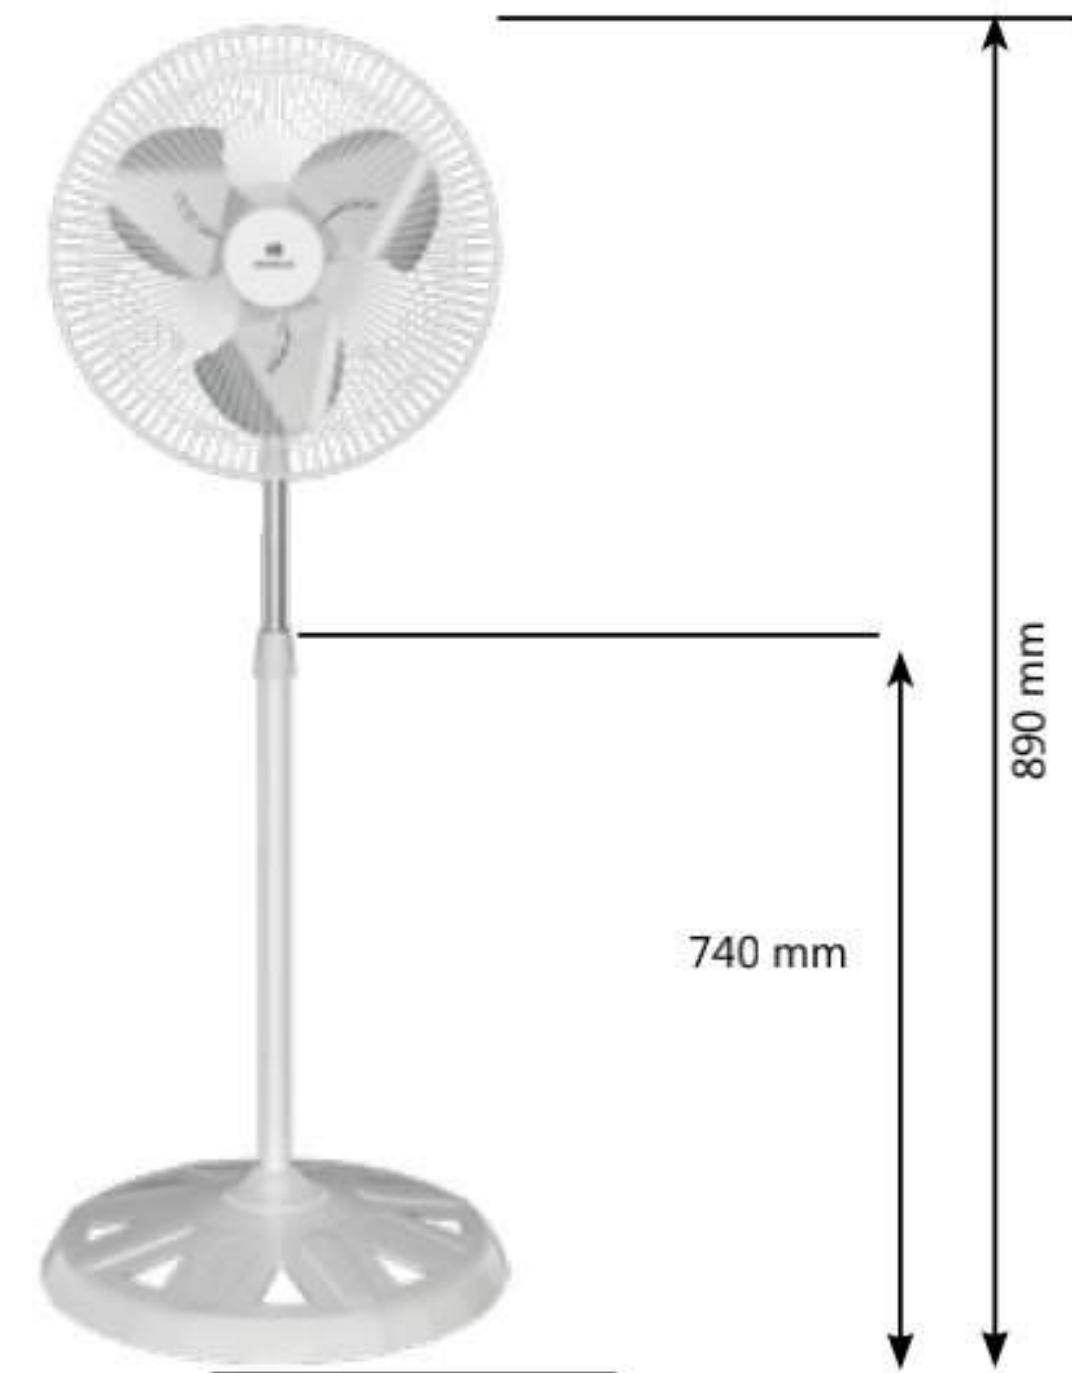

MINI HS

- Three step speed control
- Aluminium blades for high air flow
- Smooth oscillation & wider area coverage

STAR RATING	SWEEP	POWER INPUT	SPEED	AIR DELIVERY
NA	250 mm	50 W	2000 r/min	55 m³/min

White