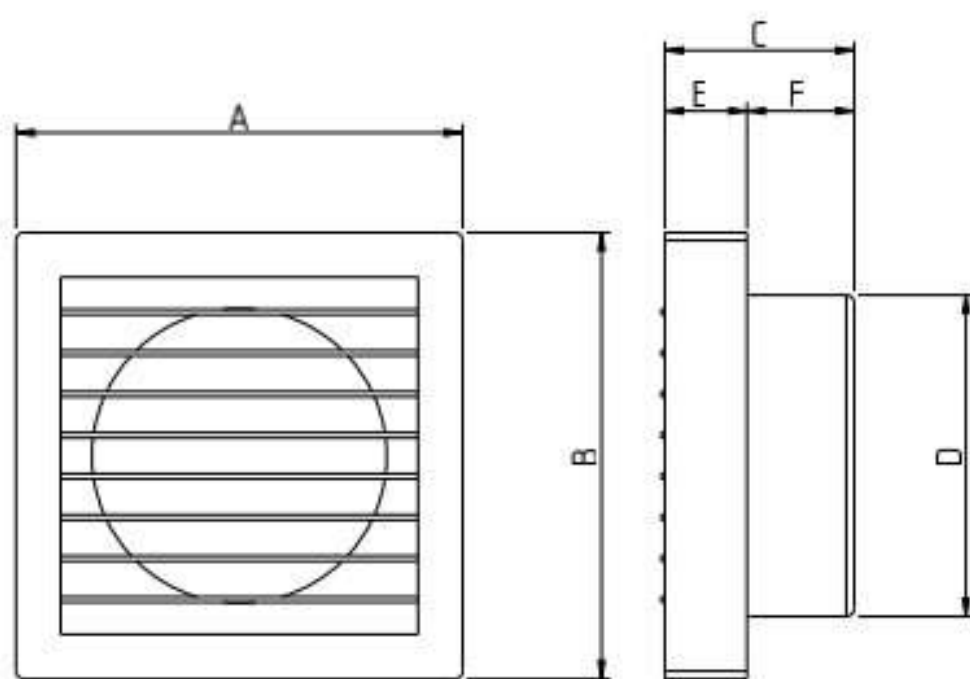

DXW CELSO

- Modern looks and sleek design for easy fitting
- Ideal for mounting on glass
- Pull cord for fan switch on-off and shutter open-close
- Shutter to prevent entry of insects, pest and rodents