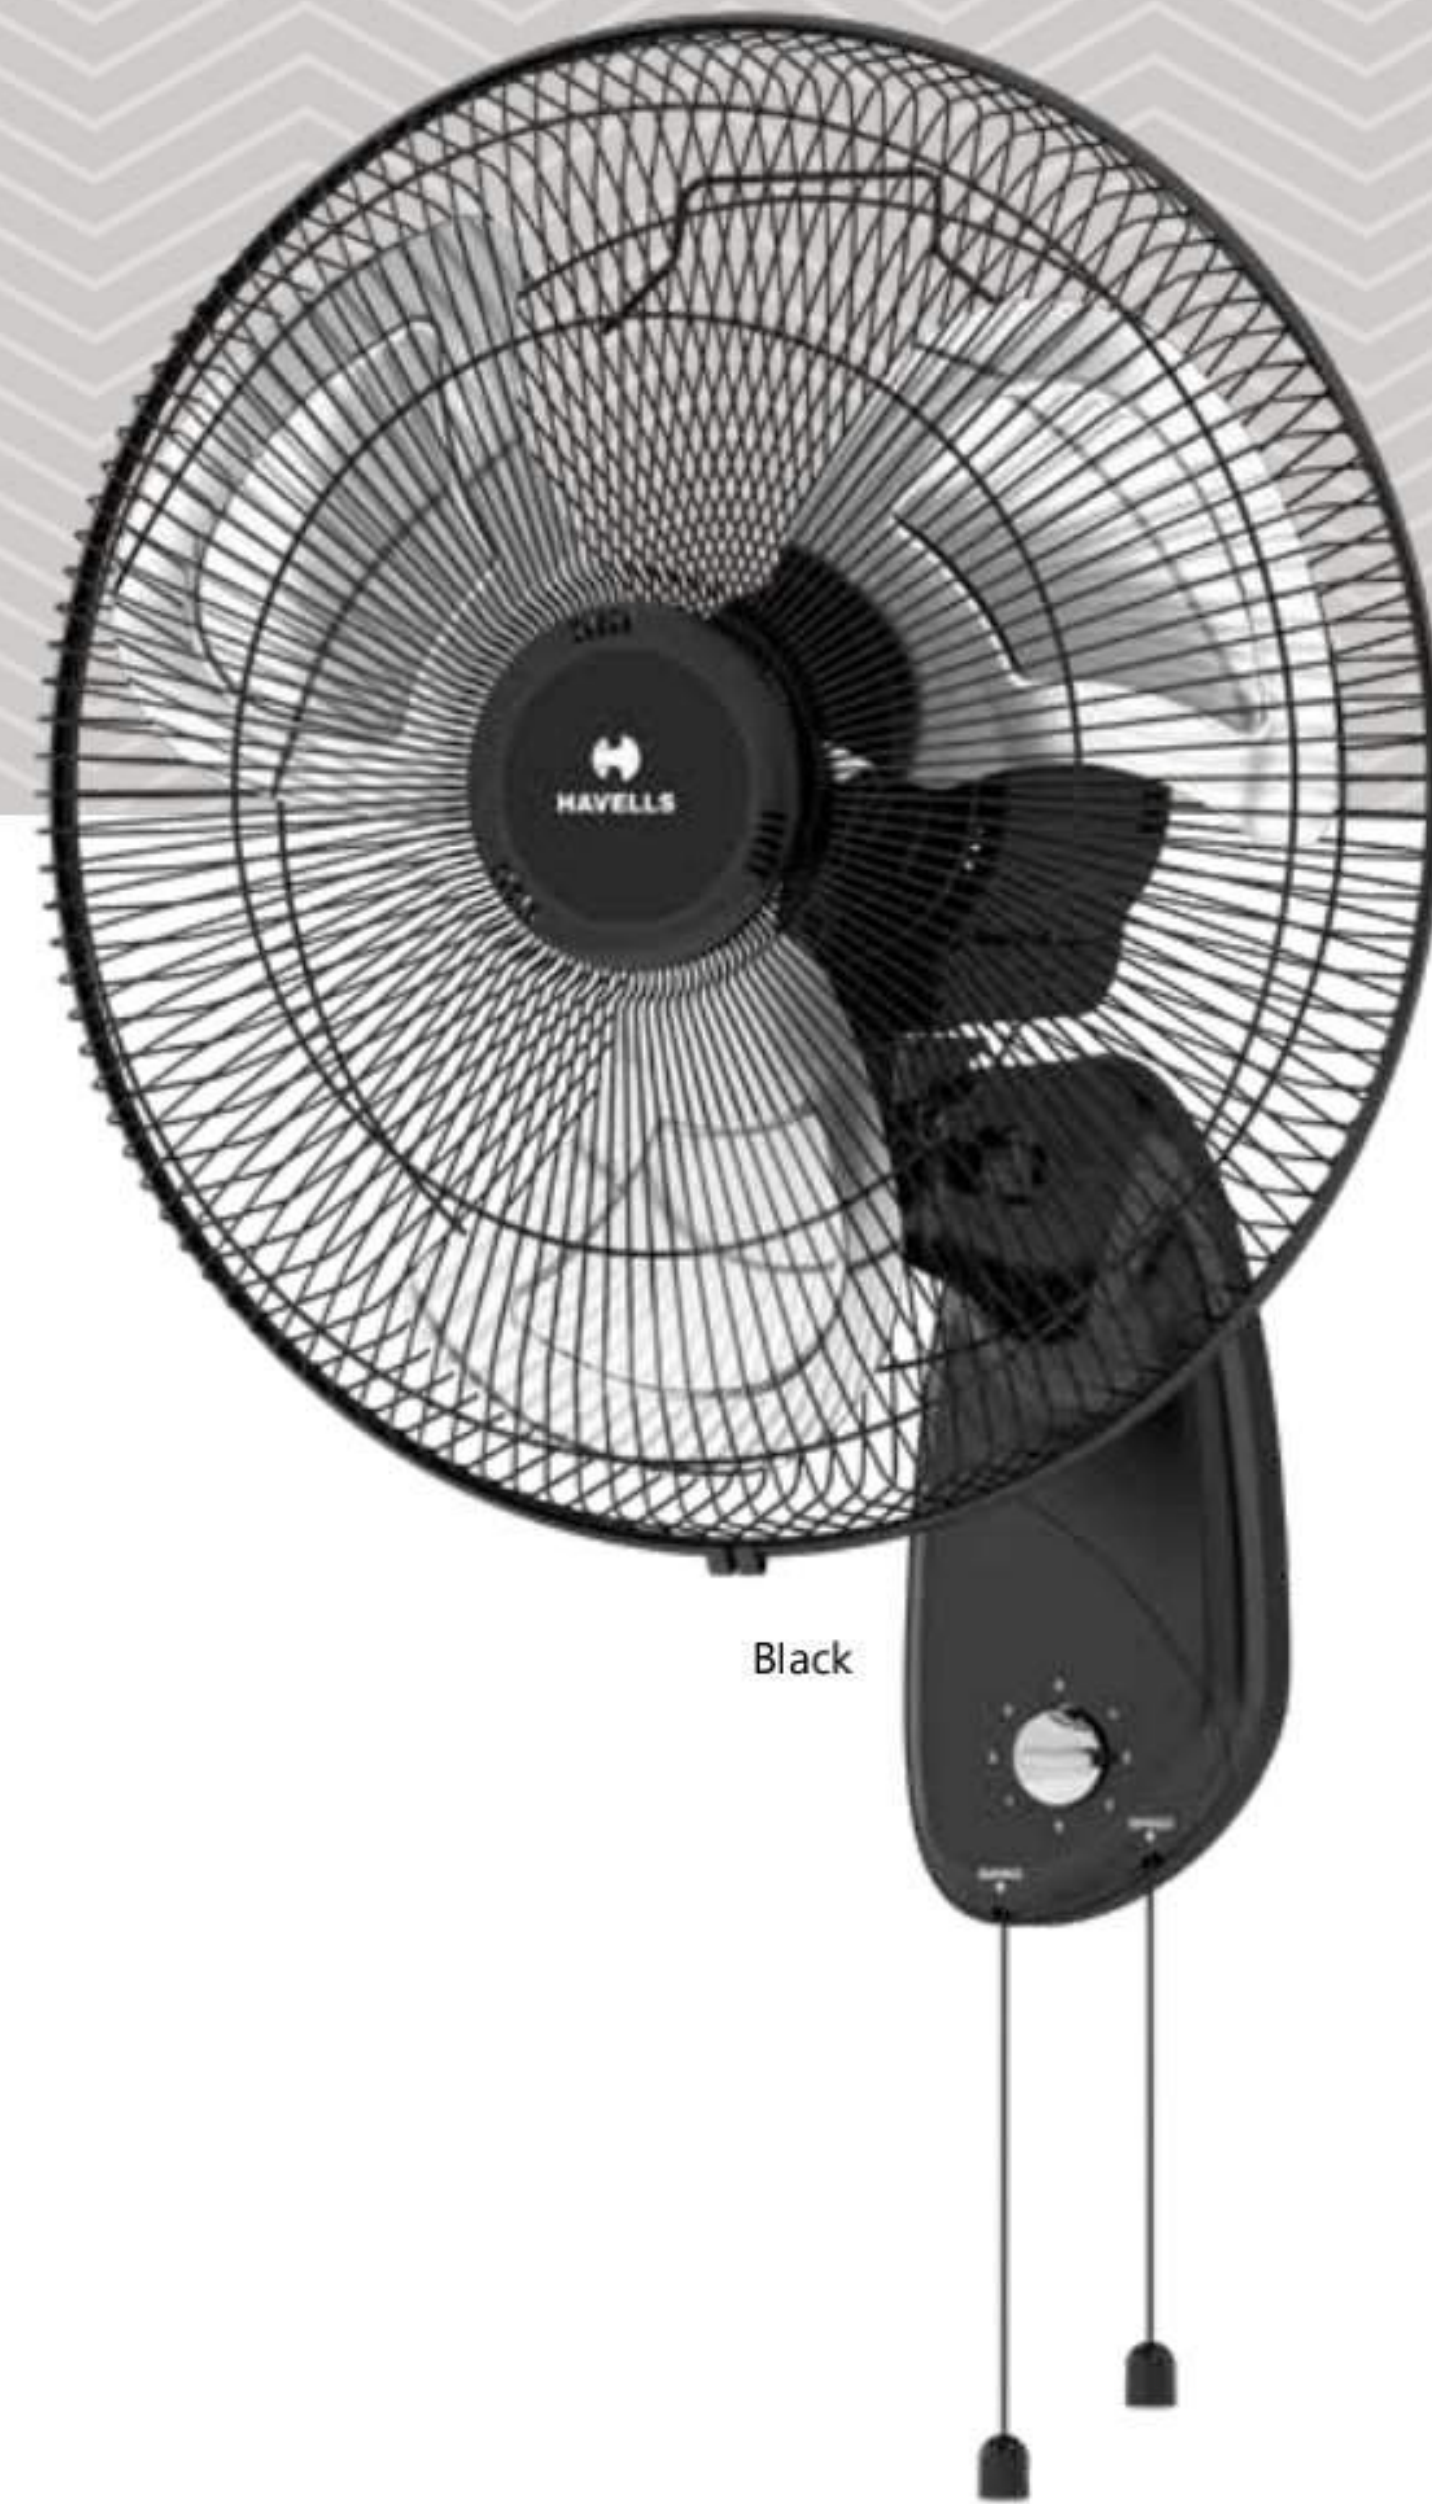

Pull cord for Speed & Oscillation

- Wider oscillation
- Rust free Aluminium blades
- Powerful motor for high air delivery
- Pull cord control for speed & oscillation

STAR RATING	SWEEP	POWER INPUT	SPEED	AIR DELIVERY
NA	400 mm	55 W	1350 r/min	65 m³/min