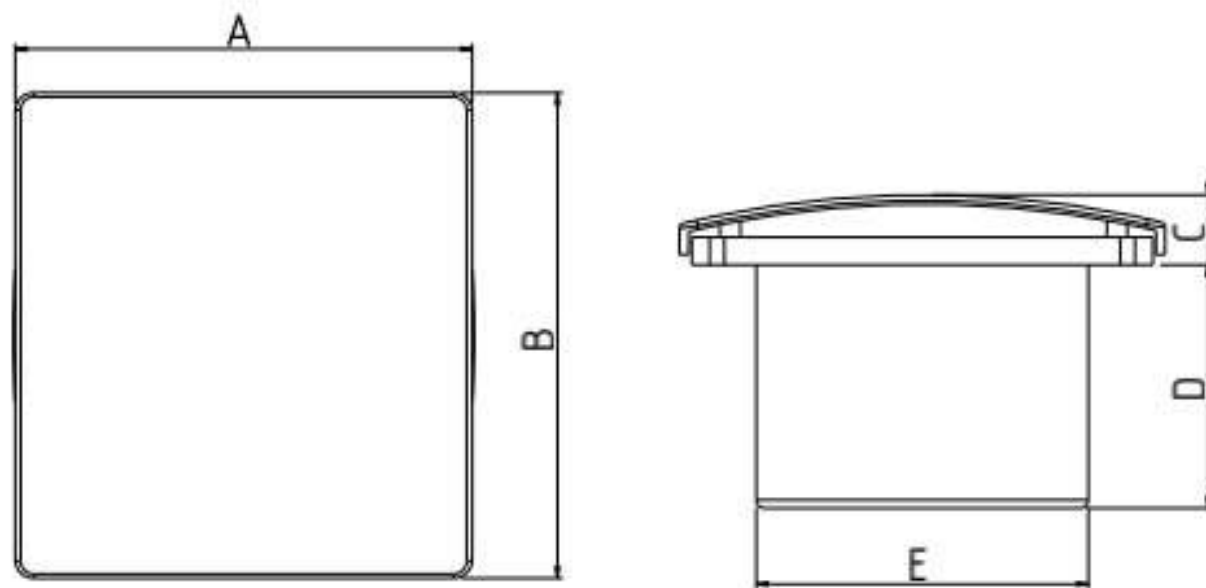

VENTILAIR ZX

- Ease of cleaning & maintenance
- Seamless design & finish
- Low noise operation
- High Air Delivery

Sweep	A	B	C	D	E
150 mm	194 mm	194 mm	148 mm	124 mm	34 mm