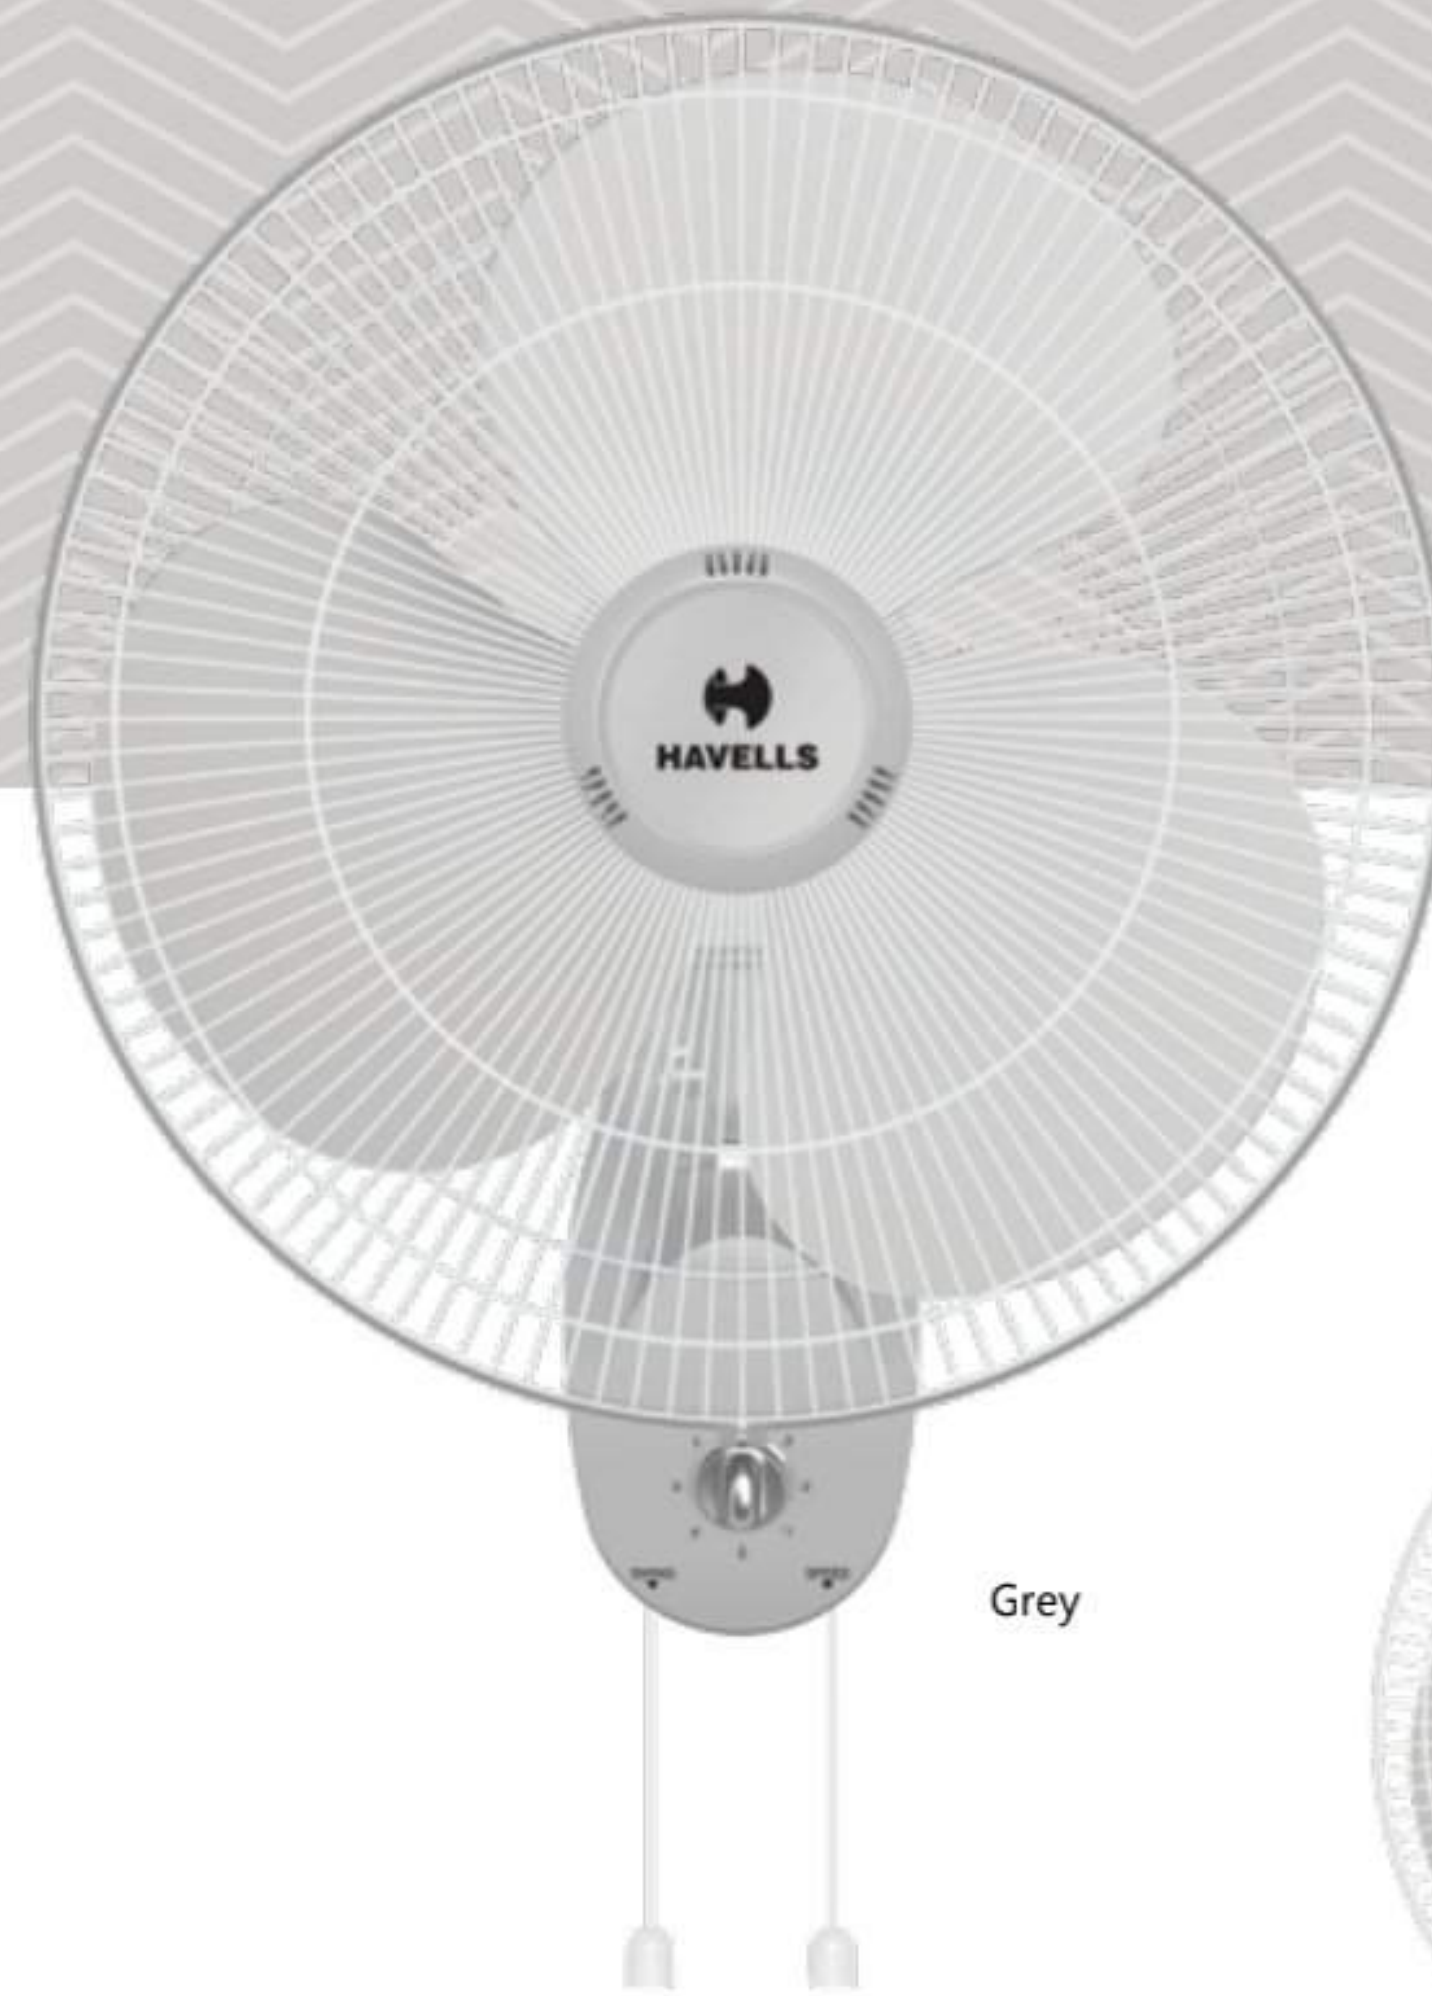

SAMEERA

Pull cord for Speed & Oscillation

- Elegant looks
- High Air Delivery
- Attractive colour combinations

Grey

STAR RATING	SWEEP	POWER INPUT	SPEED	AIR DELIVERY
NA	400 mm	55 W	1350 r/min	65 m³/min