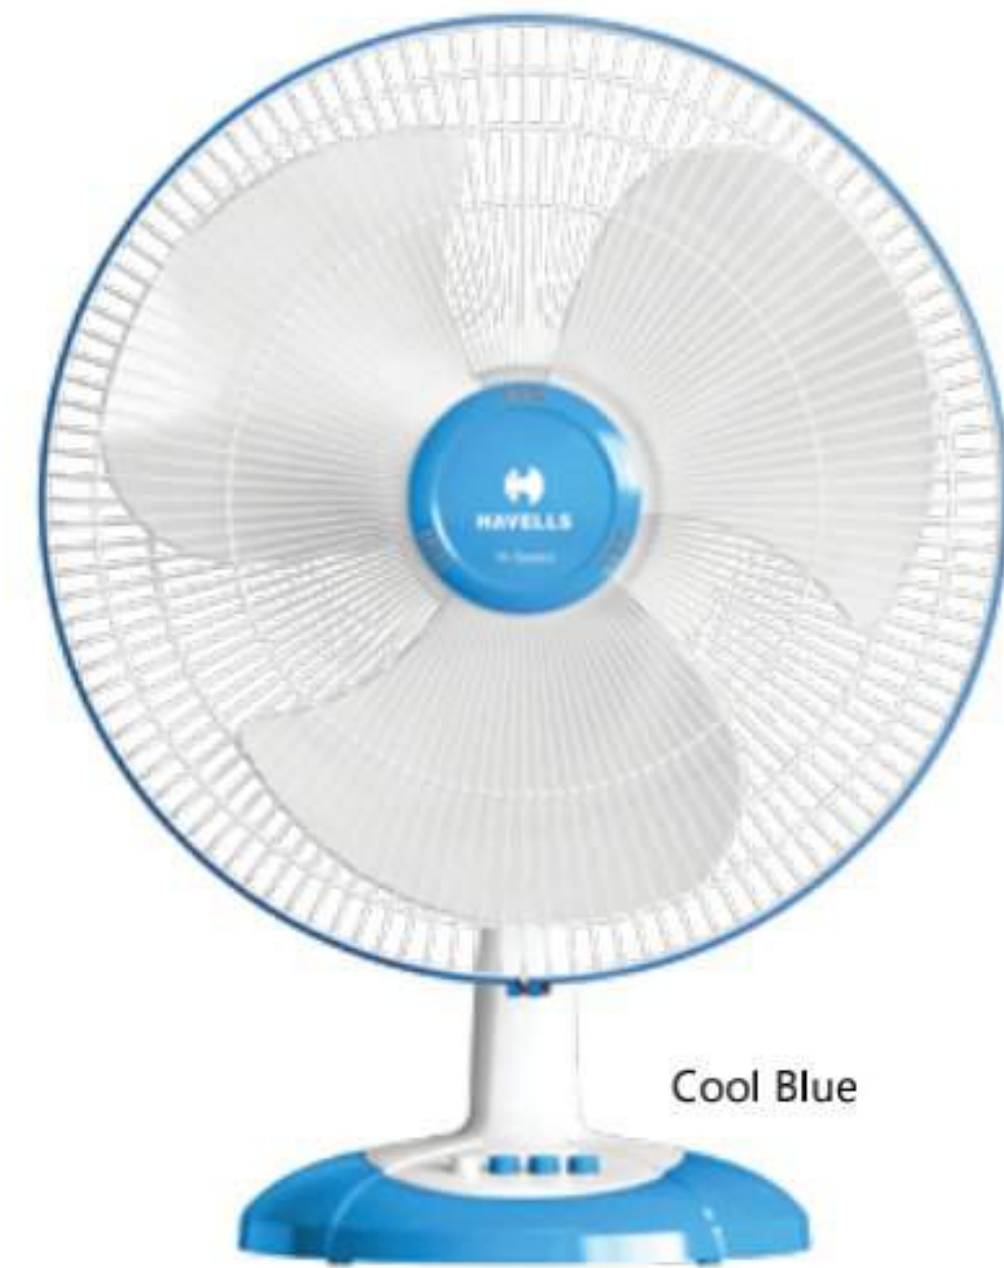

SWING LX HS

- High speed motor for better air delivery
- Smooth oscillation
- Superior low voltage performance

STAR RATING	SWEEP	POWER INPUT	SPEED	AIR DELIVERY
NA	400 mm	120 W	2100 r/min	95 m³/min

Cool Blue