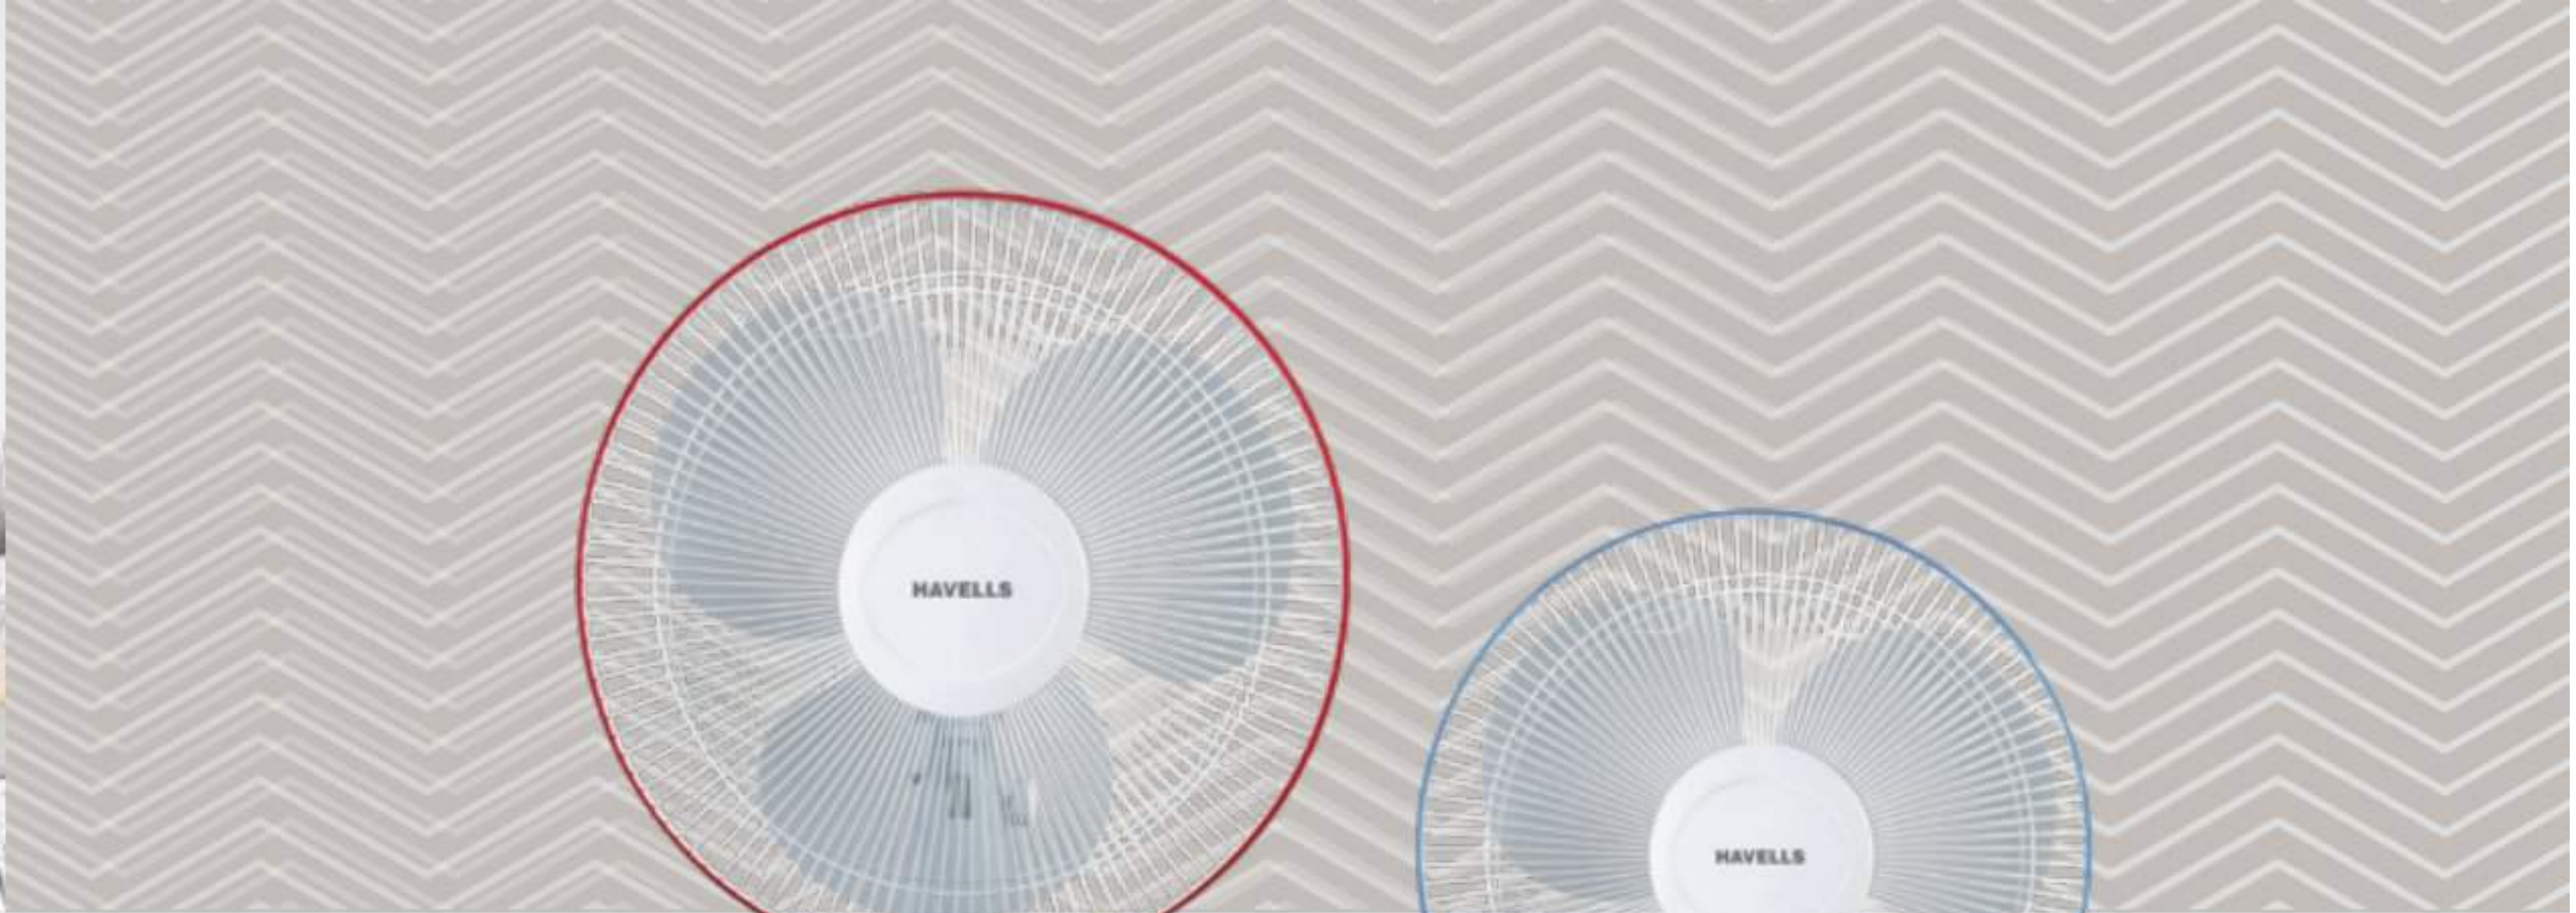

White Yellow

Wine Red

Blue

SPRINT LED

- Heavy base for stability
- LED indicator lights
- Available in two attractive color combinations

Model also available without remote.

STAR RATING	SWEEP	POWER INPUT	SPEED	AIR DELIVERY
NA	400 mm	55 W	1350 r/min	65 m ³ /min