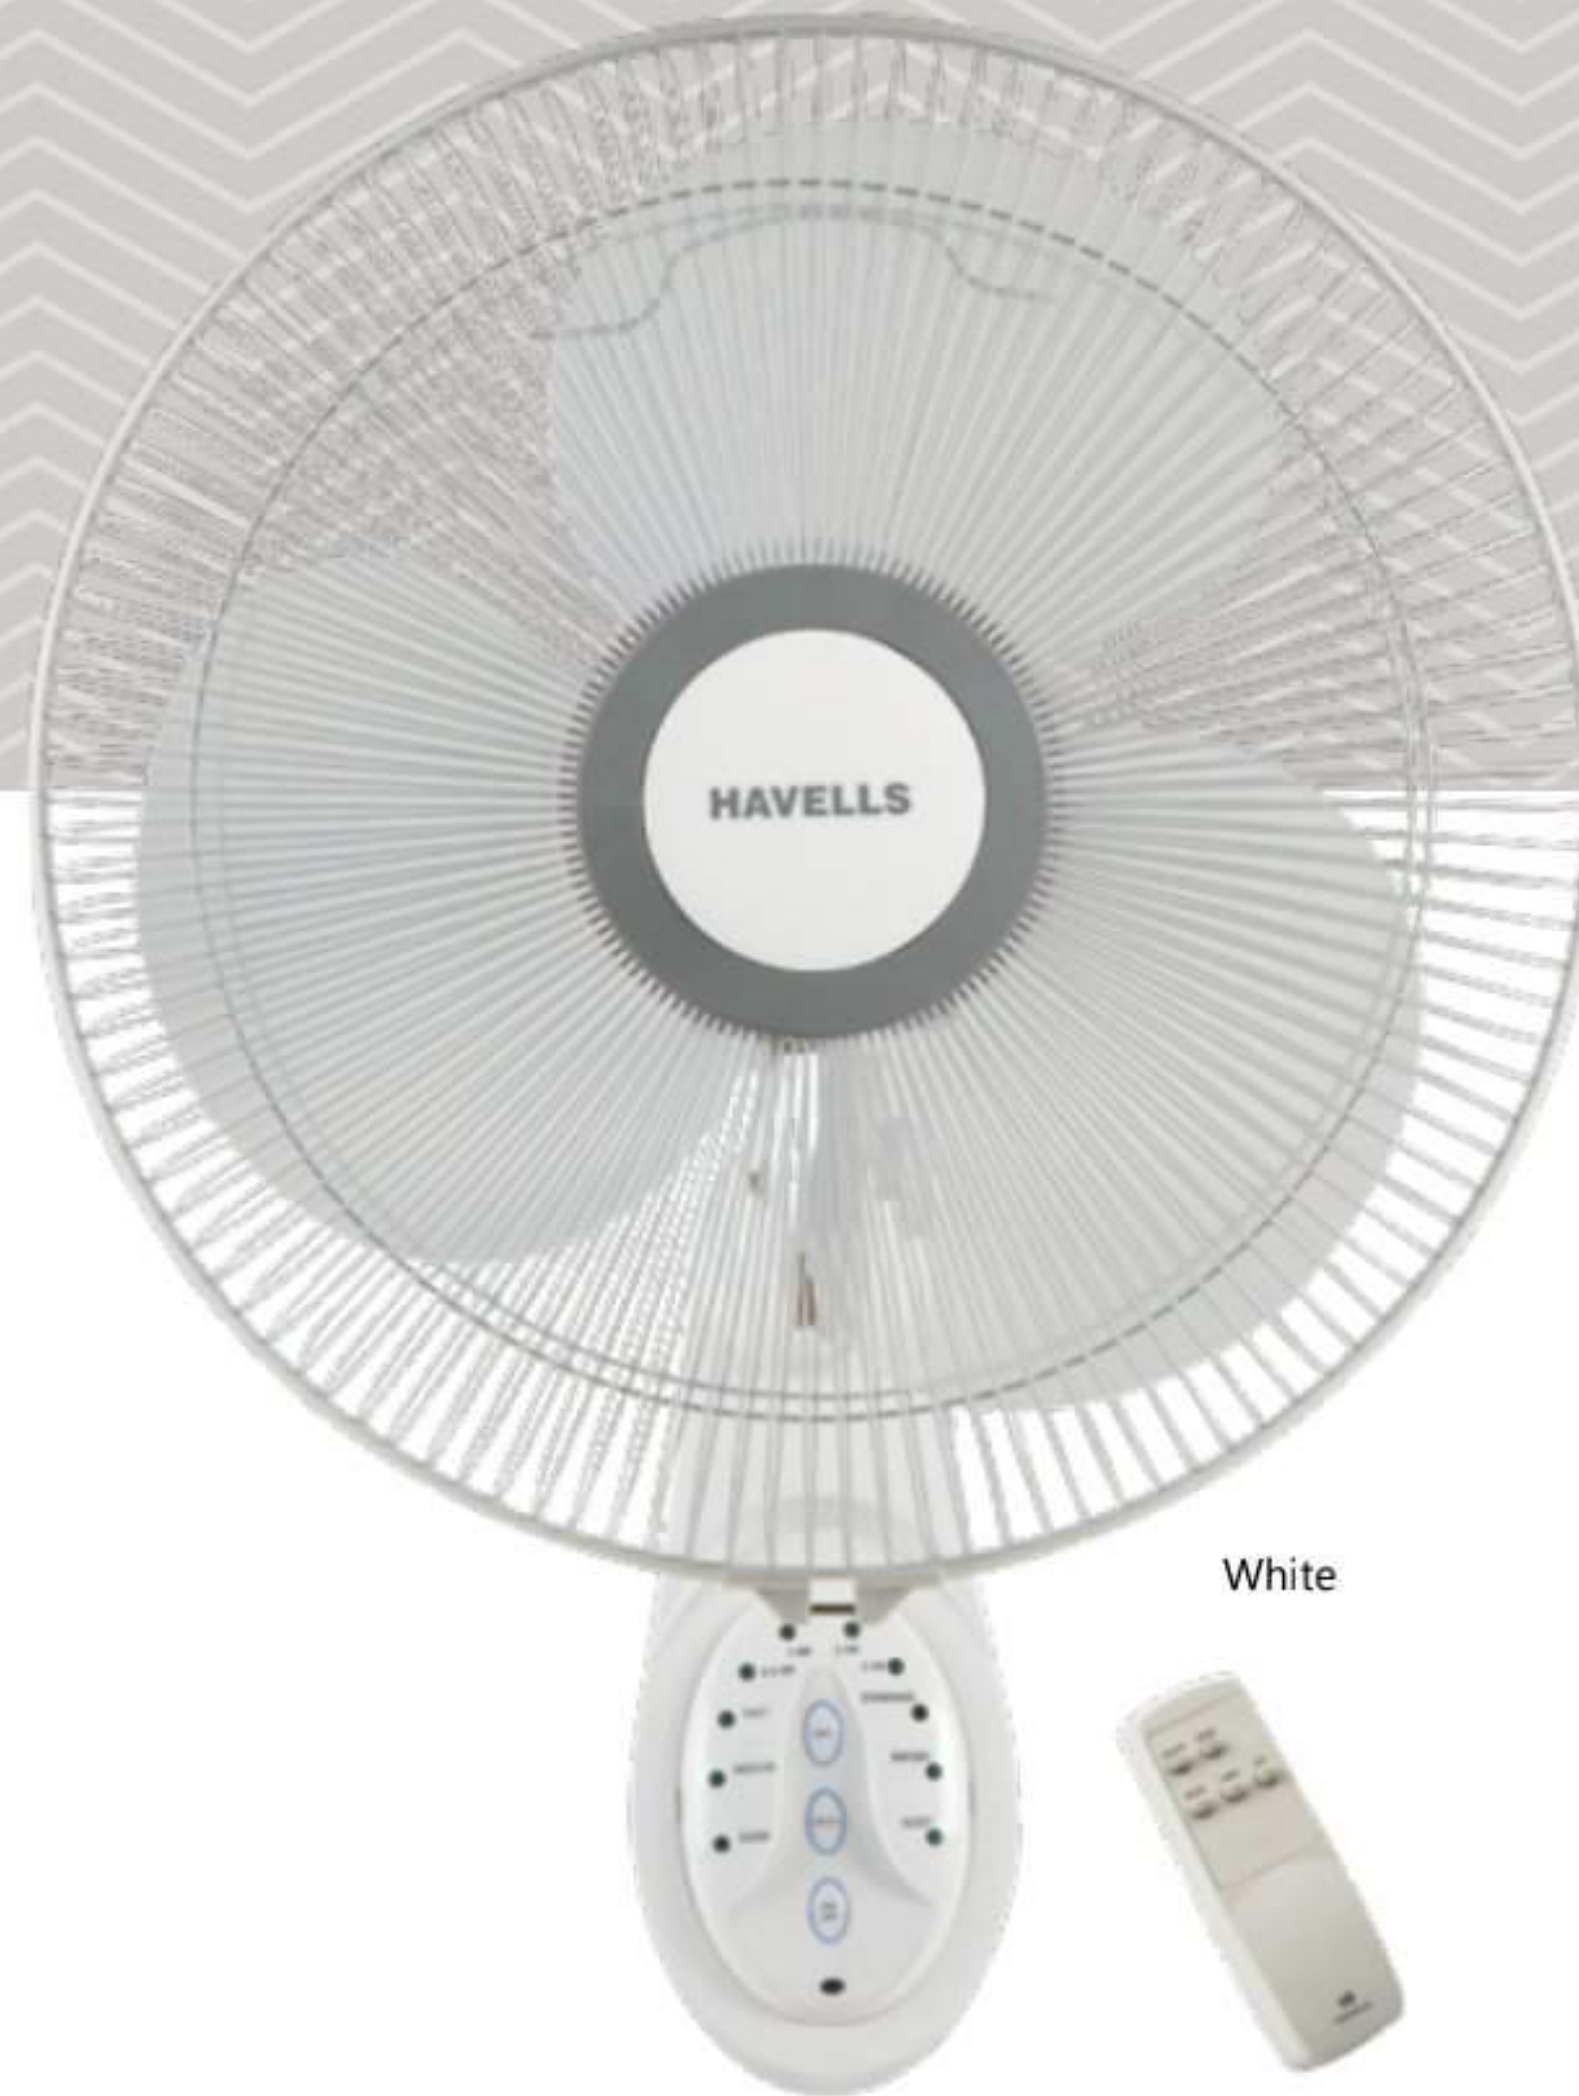

Yellow

Blue

STAR RATING	SWEEP	POWER INPUT	SPEED	AIR DELIVERY
	400 mm	28 W	1350 r/min	65 m ³ /min

PLATINA REMOTE

- Smooth oscillation with synchronous motor
- I.R. remote control
- High performance motor
- Aerodynamically designed & balanced heavy duty PP blades