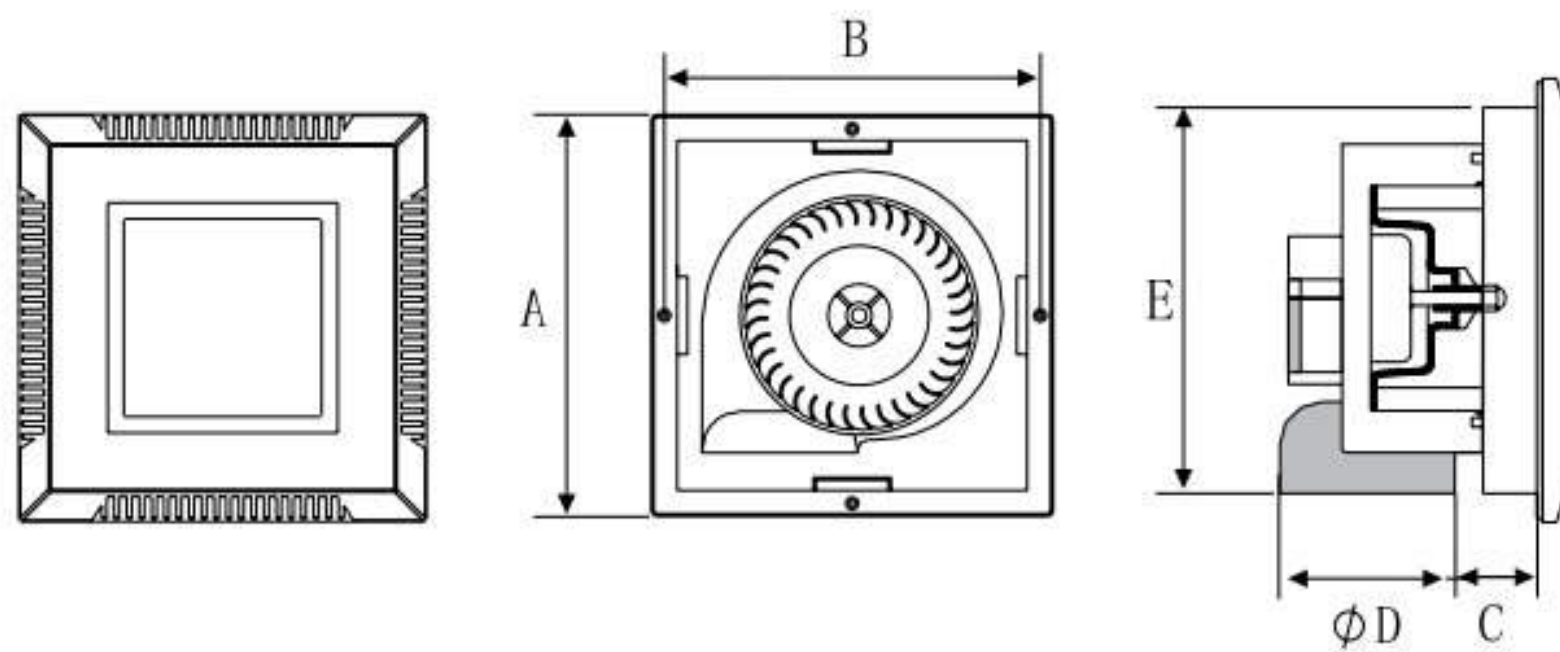

Sweep	A	B	C	D	E
130 mm	264 mm	242 mm	33.5 mm	97 mm	228 mm

Sweep	Power Input	Speed	Air Delivery	Rated Voltage	Rated Frequency	Noise Level
130 mm	24 W	1200 r/min (RPM)	150 m³/h	220 V-240 V	50 Hz	42 dB