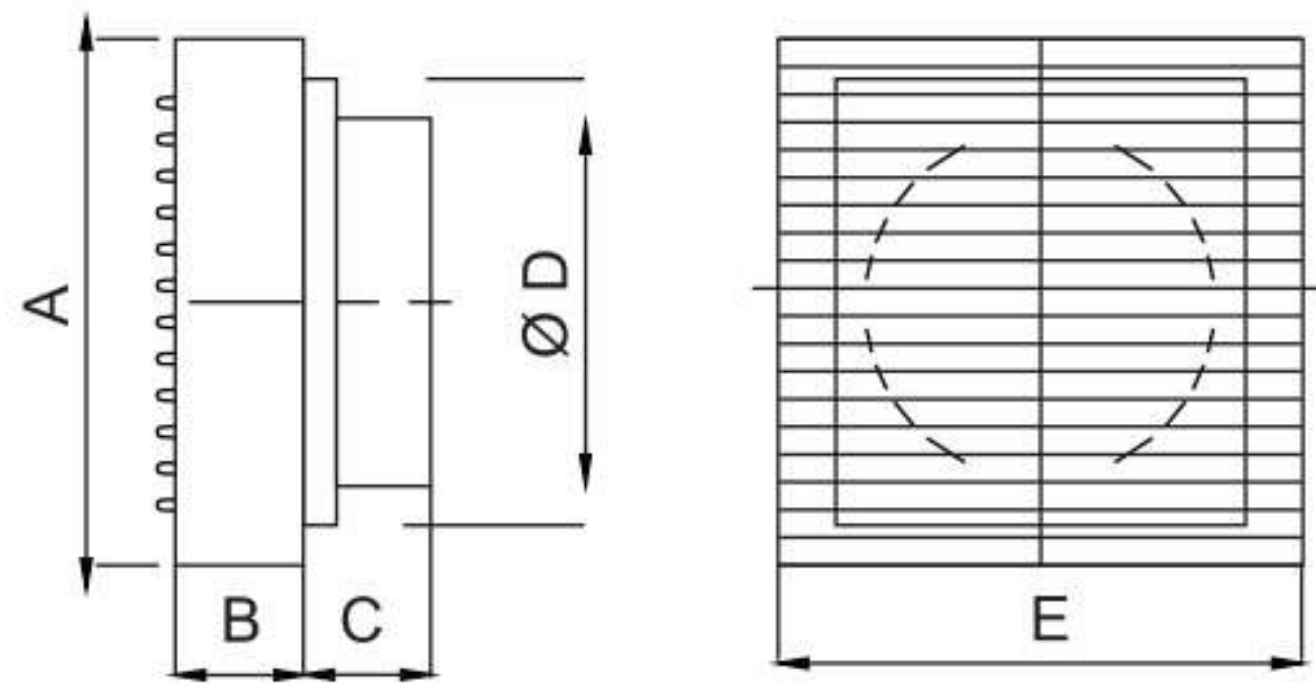

VENTILAIR LX

- Modern design, fashionable and elegant look
- Ideal for mounting on glass window and wooden panels