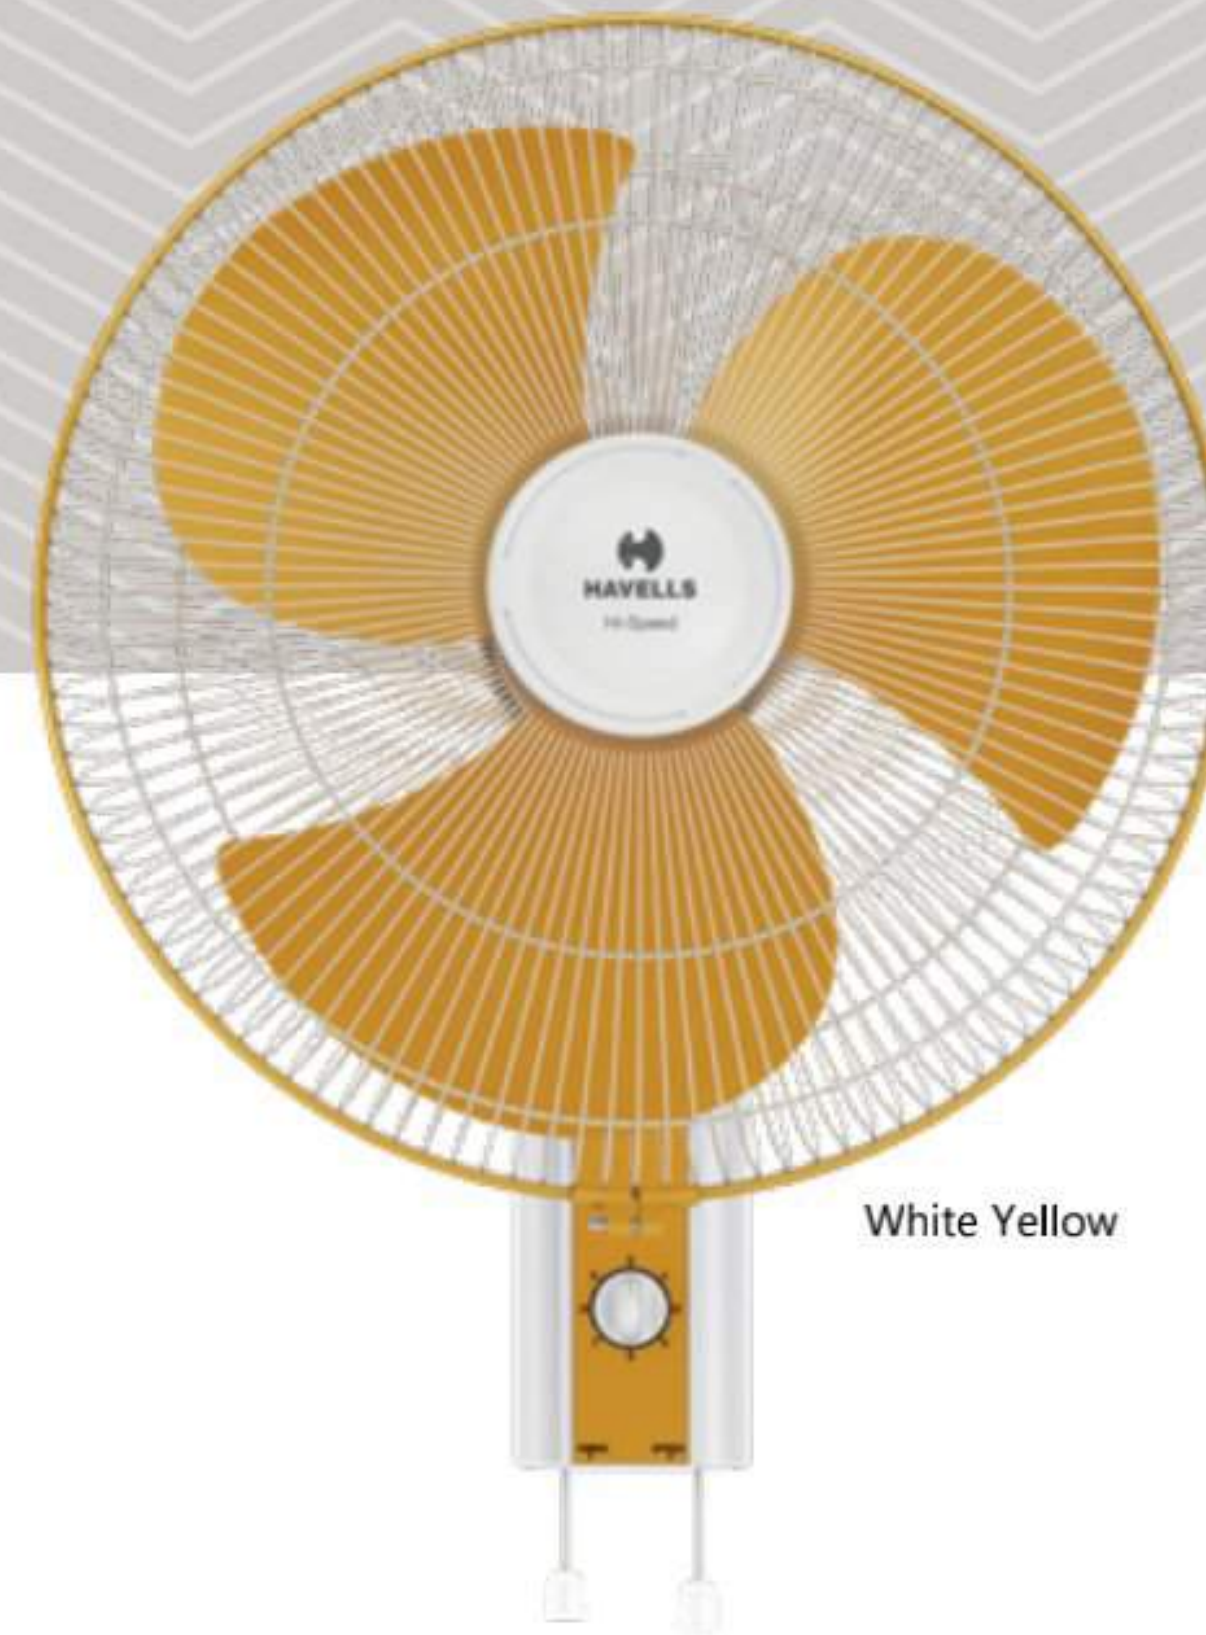

White Yellow