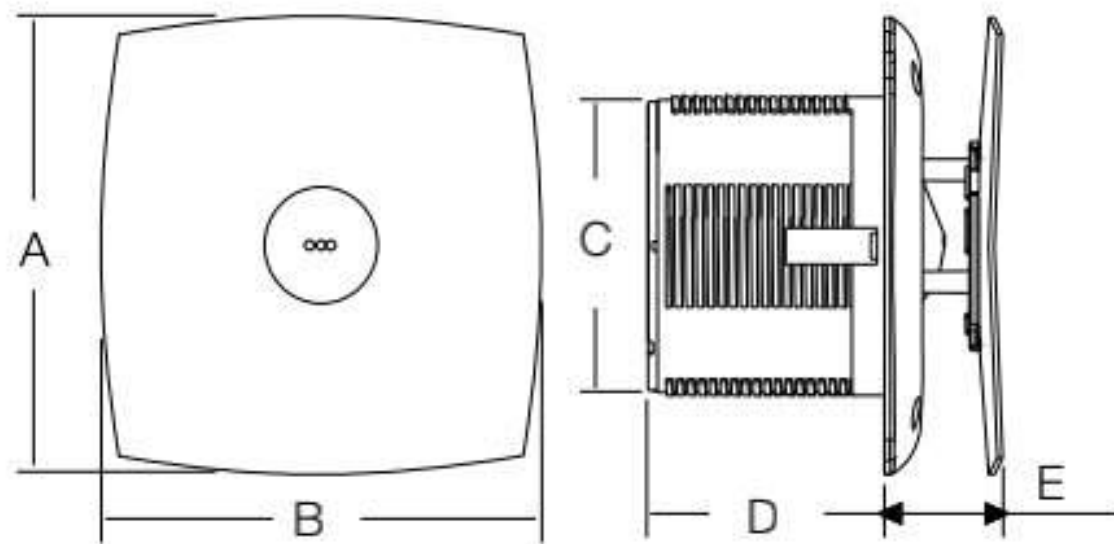

Sweep	A	B	C	D	E
100 mm	150 mm	150 mm	98 mm	89.5 mm	31 mm
150 mm	194 mm	194 mm	148 mm	124 mm	38 mm

Sweep	Power Input	Speed	Air Delivery	Rated Voltage	Rated Frequency	Noise Level
100 mm	15 W	2500 r/min (RPM)	98 m³/h	220 V-240 V	50 Hz	38 dB
150 mm	25 W	2200 r/min (RPM)	320 m³/h	220 V-240 V	50 Hz	42 dB