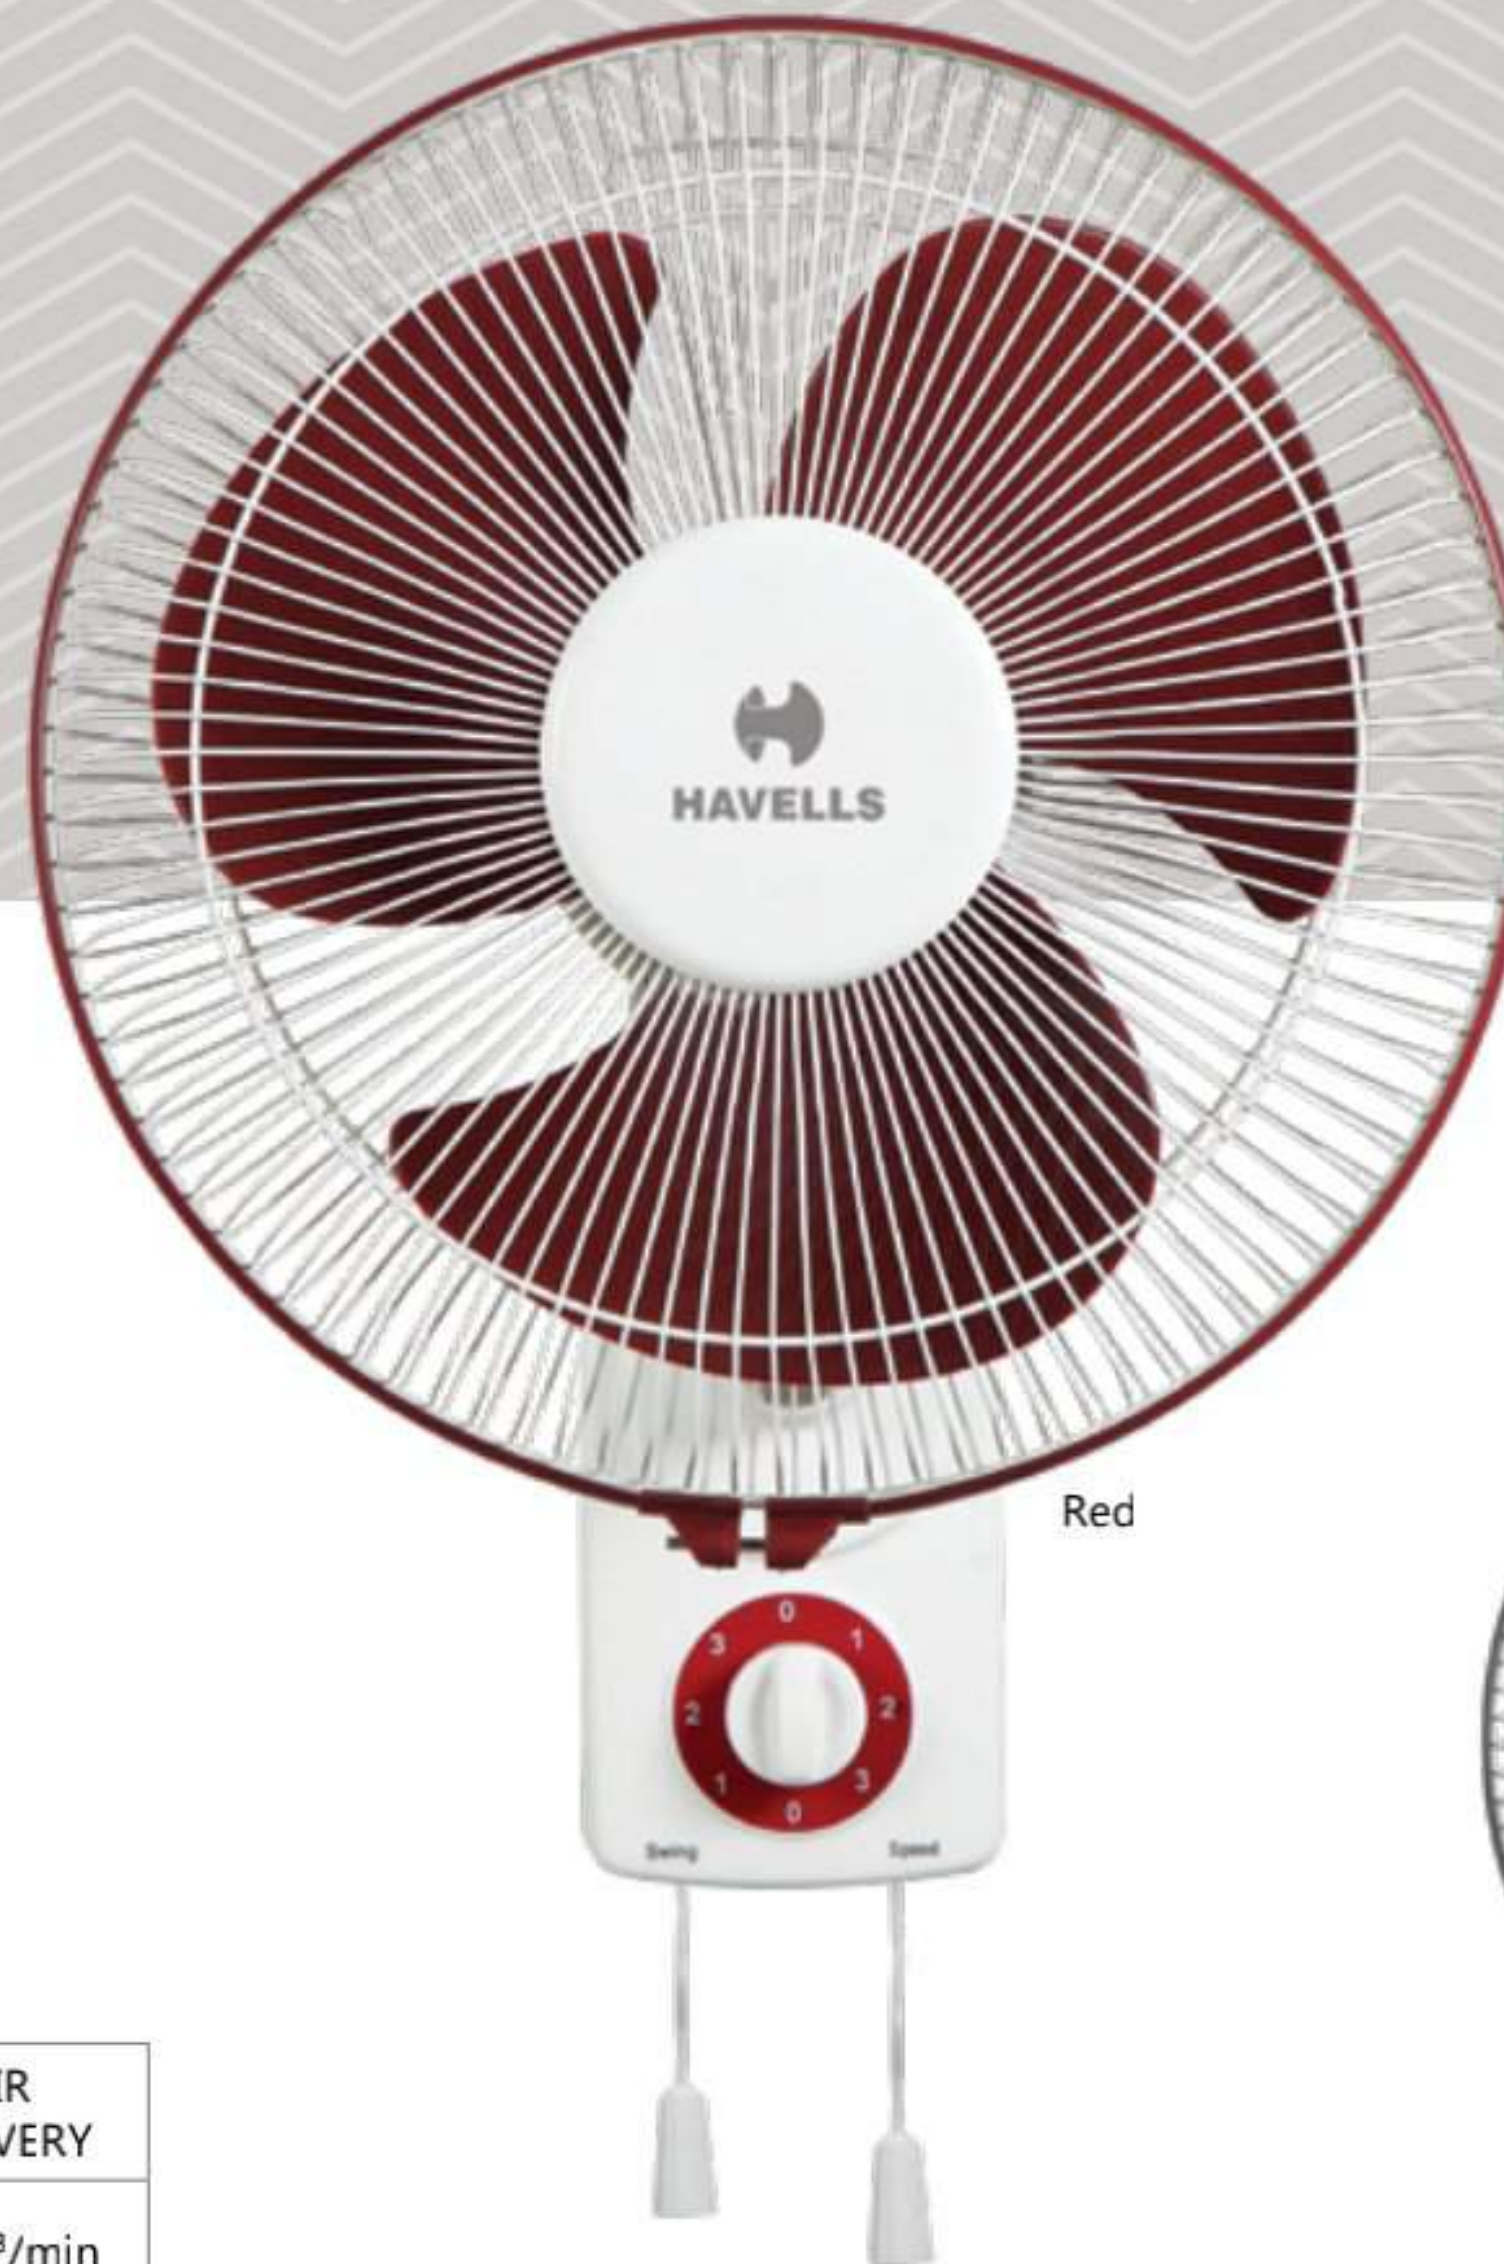

ACCELERO - HS / NS

Pull cord for Speed & Oscillation

- Smooth oscillation
- Pull cord for 3-speed control

STAR RATING	SWEEP	Variant	POWER INPUT	SPEED	AIR DELIVERY
NA	300 mm	High Speed	90 W	2000 r/min	65 m³/min
NA	400 mm	High Speed	120 W	2100 r/min	95 m³/min
NA	300 mm	Normal Speed	50 W	1350 r/min	55 m³/min
NA	400 mm	Normal Speed	55 W	1350 r/min	65 m³/min

Model is available with High and Normal Speed Variant.

Red