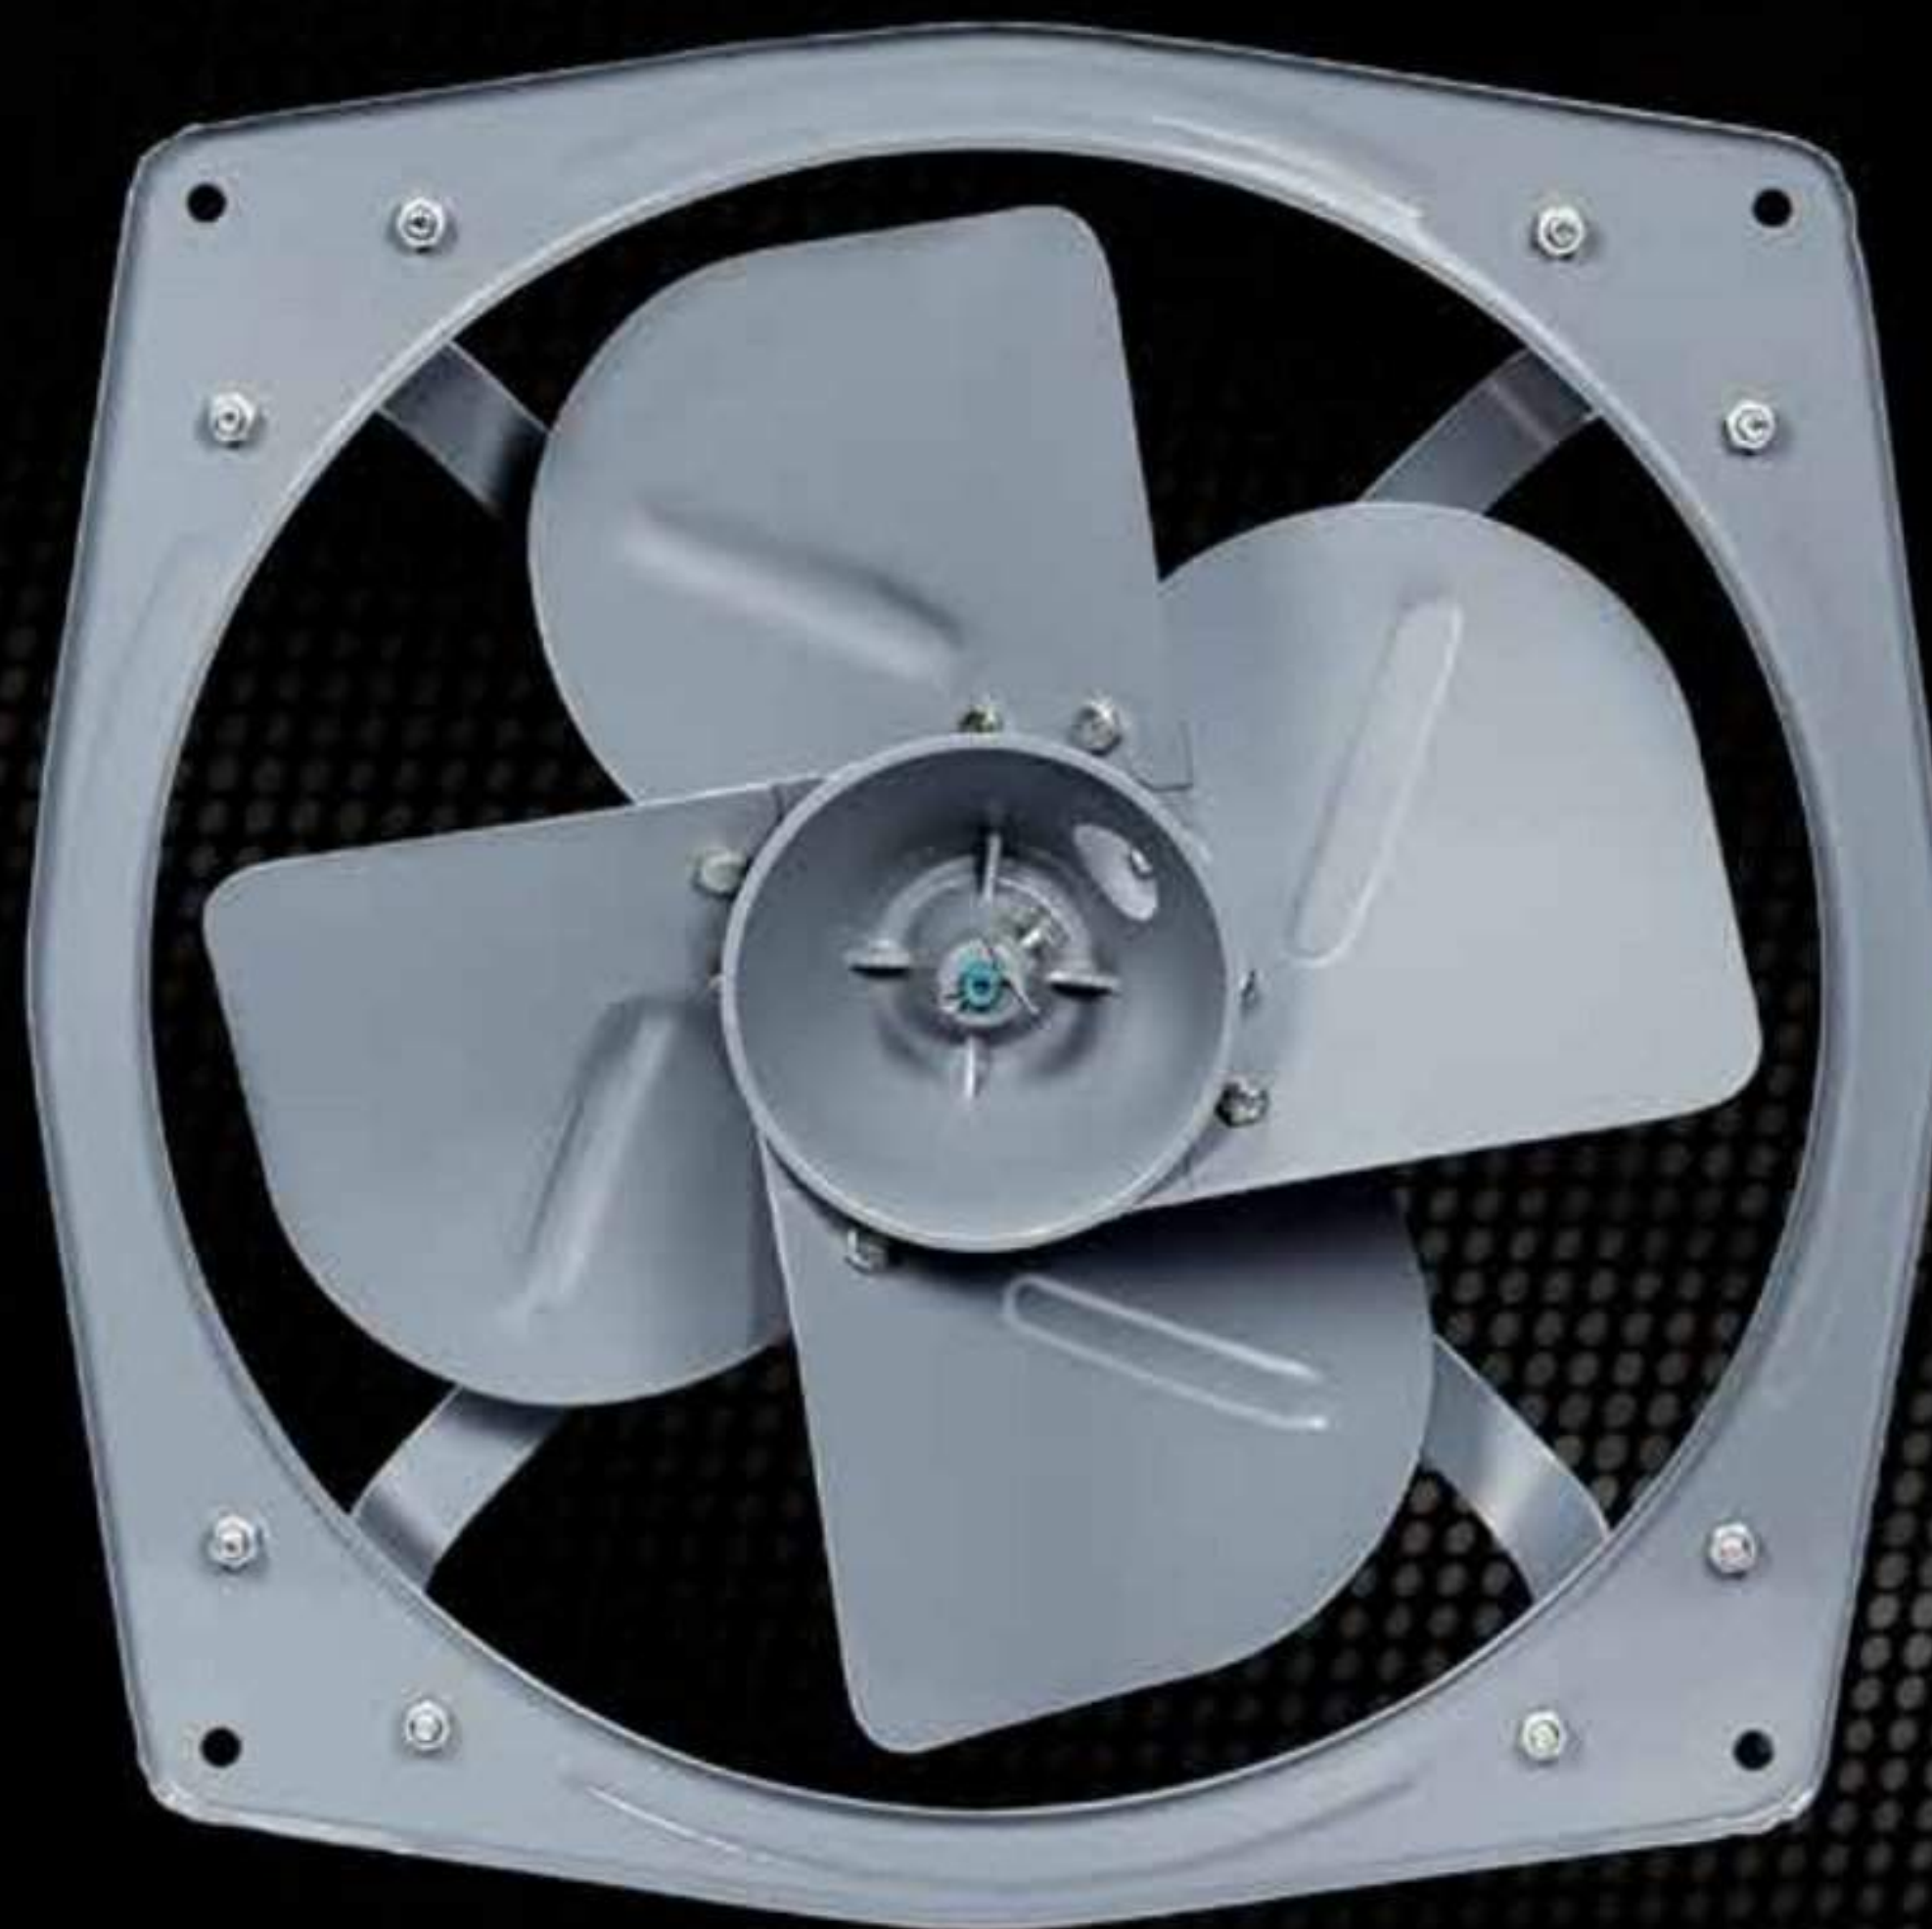

LOOK UP TO
**INDUSTRIAL
FANS**