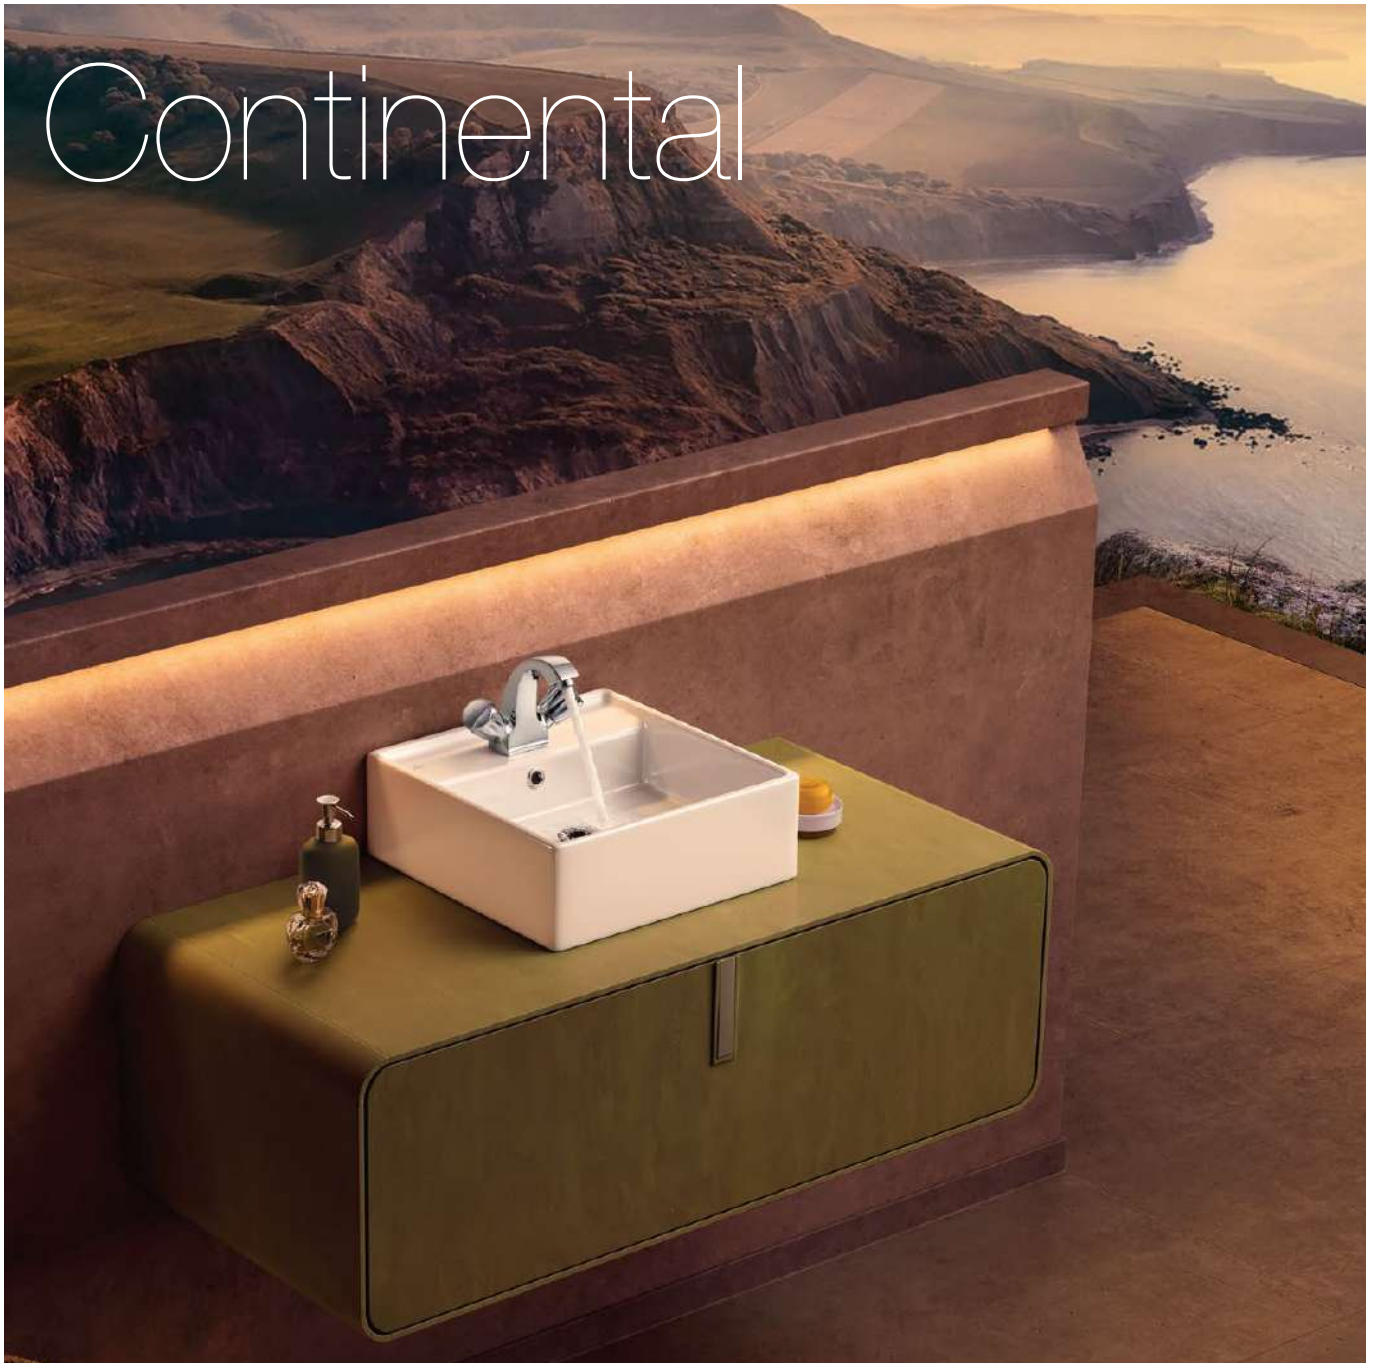

Continental