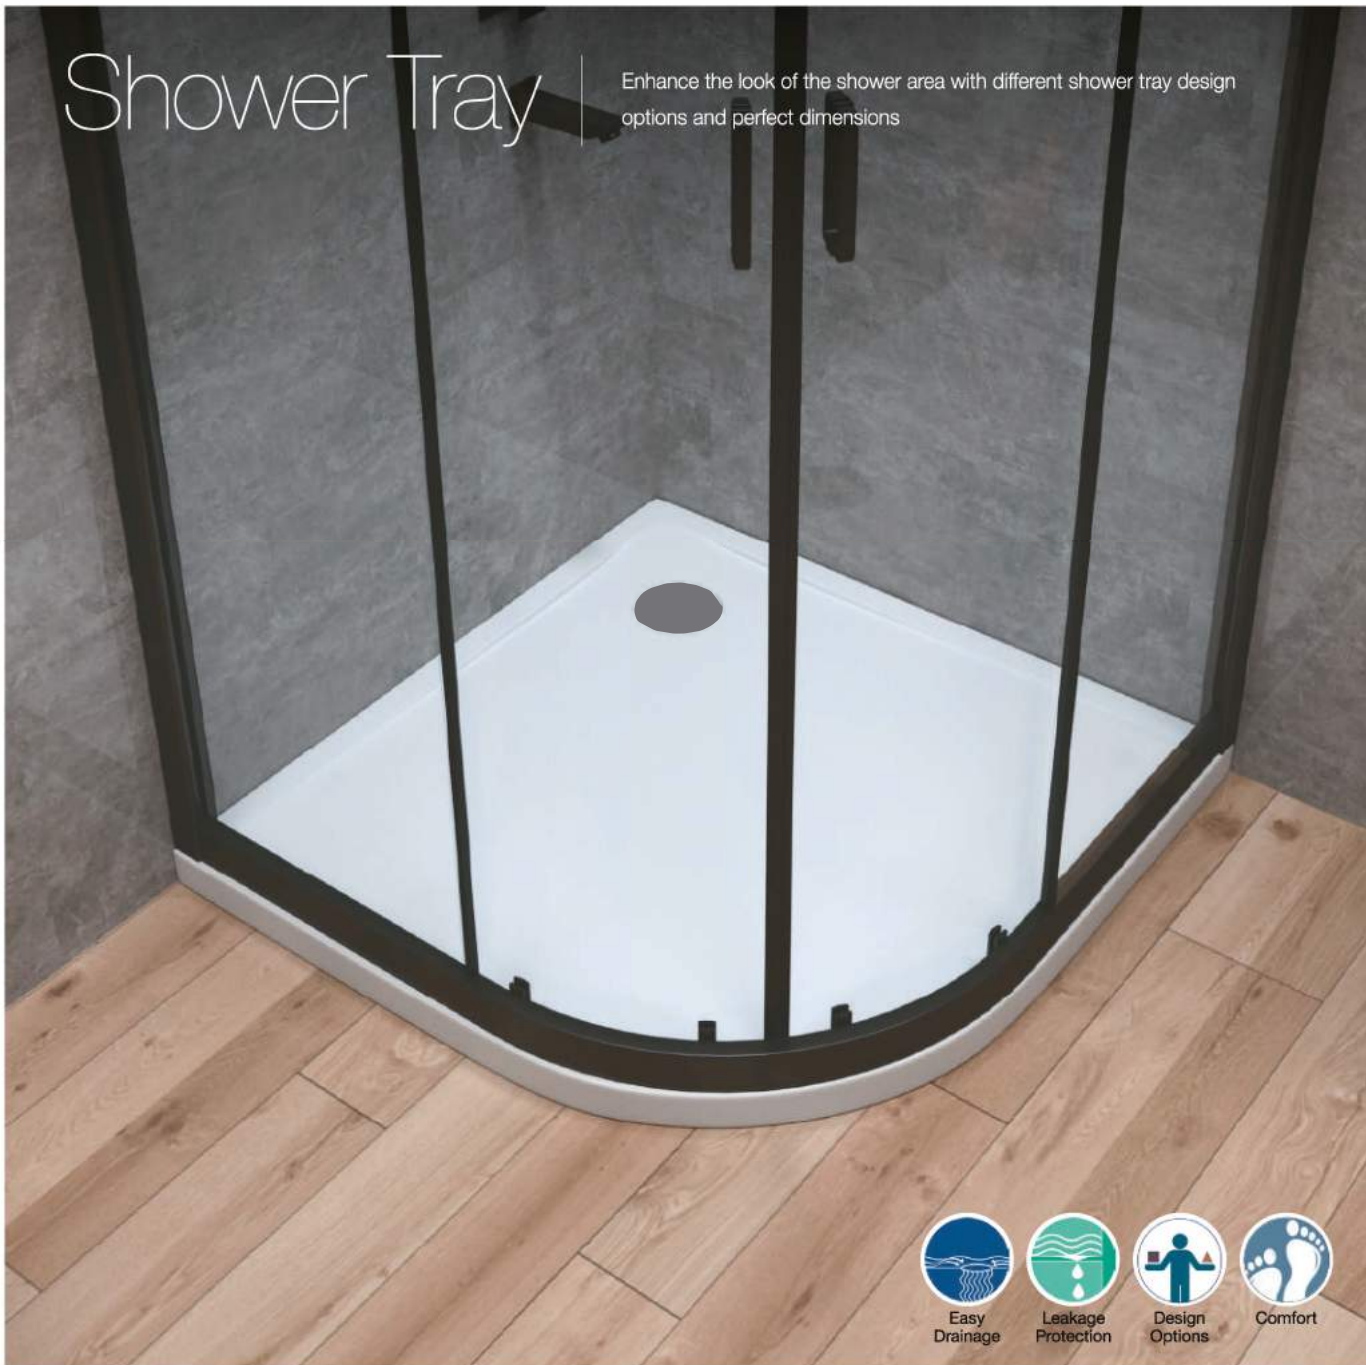

Shower Tray

Enhance the look of the shower area with different shower tray design options and perfect dimensions

Easy
Drainage

Leakage
Protection

Design
Options

Comfort