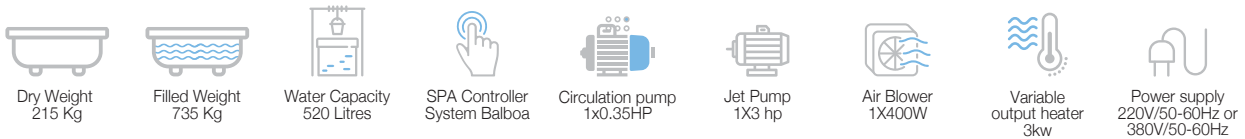

Specifications

Disclaimer: Pictures shown are for illustration purpose only