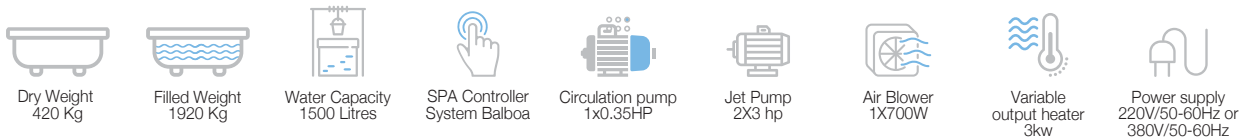

Specifications

Disclaimer: Pictures shown are for illustration purpose only