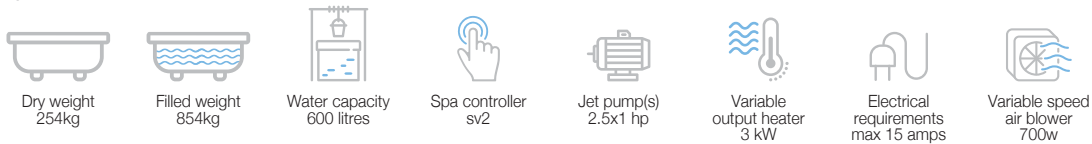

Specifications

Disclaimer: Pictures shown are for illustration purpose only