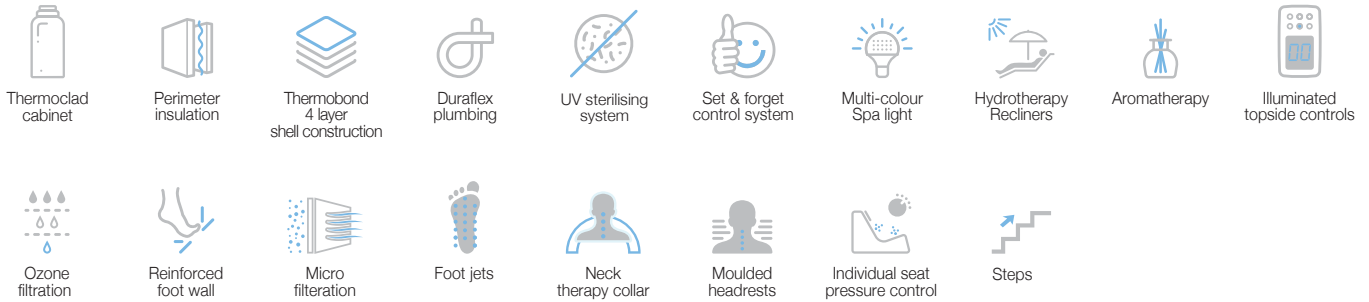

Key features