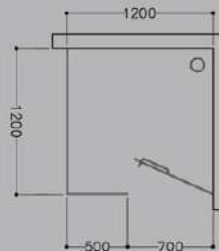

Knob

Plastic Parts

Roller

Jaquar Shower Enclosure For Every Bathroom

Bathroom Concepts with Jaquar Shower Enclosures

Jaquar
Bathroom
Concepts

Bathroom Size - 10' x 7'
Model Used - 1860 T

Bathroom Size - 8' x 6'
Model Used - 1840 W