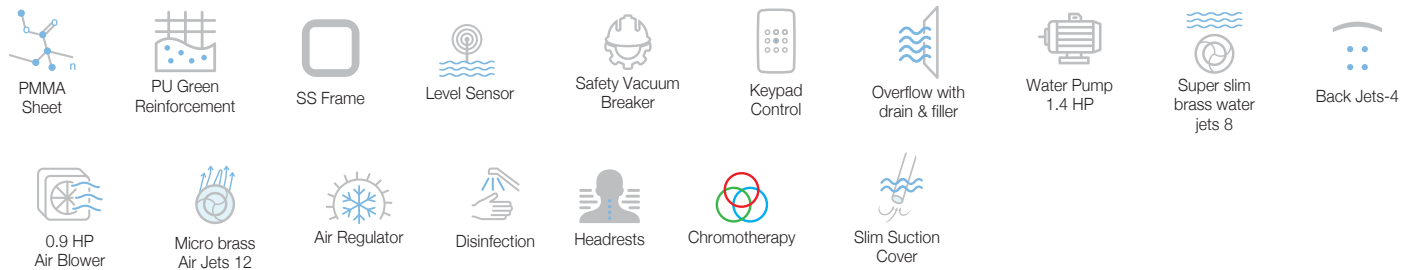

Specifications

JWP-WHT-ARC190WX

(Water System)

Rs. 1,42,000