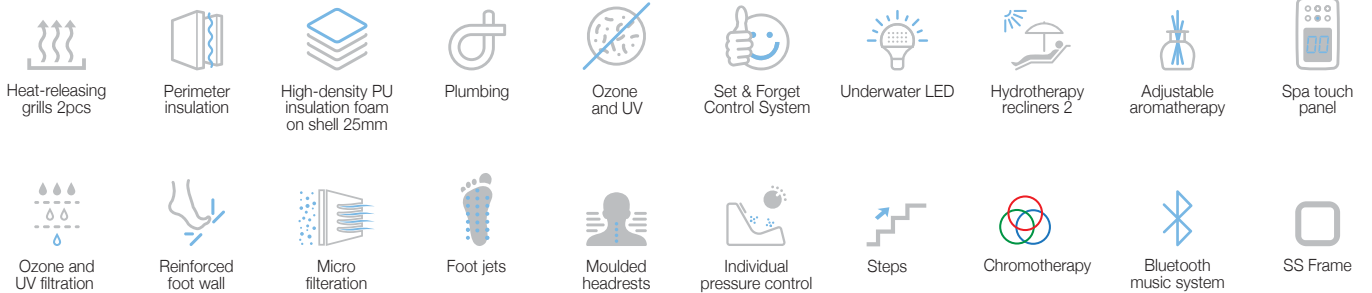

Key features