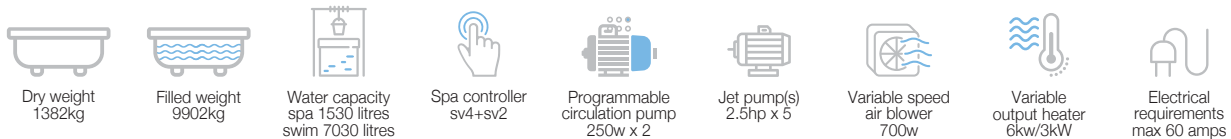

Specifications

Disclaimer: Pictures shown are for illustration purpose only