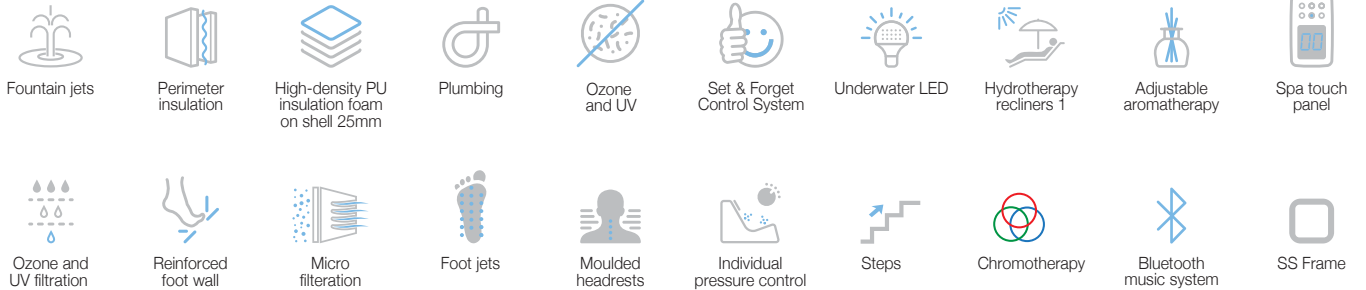

Key features