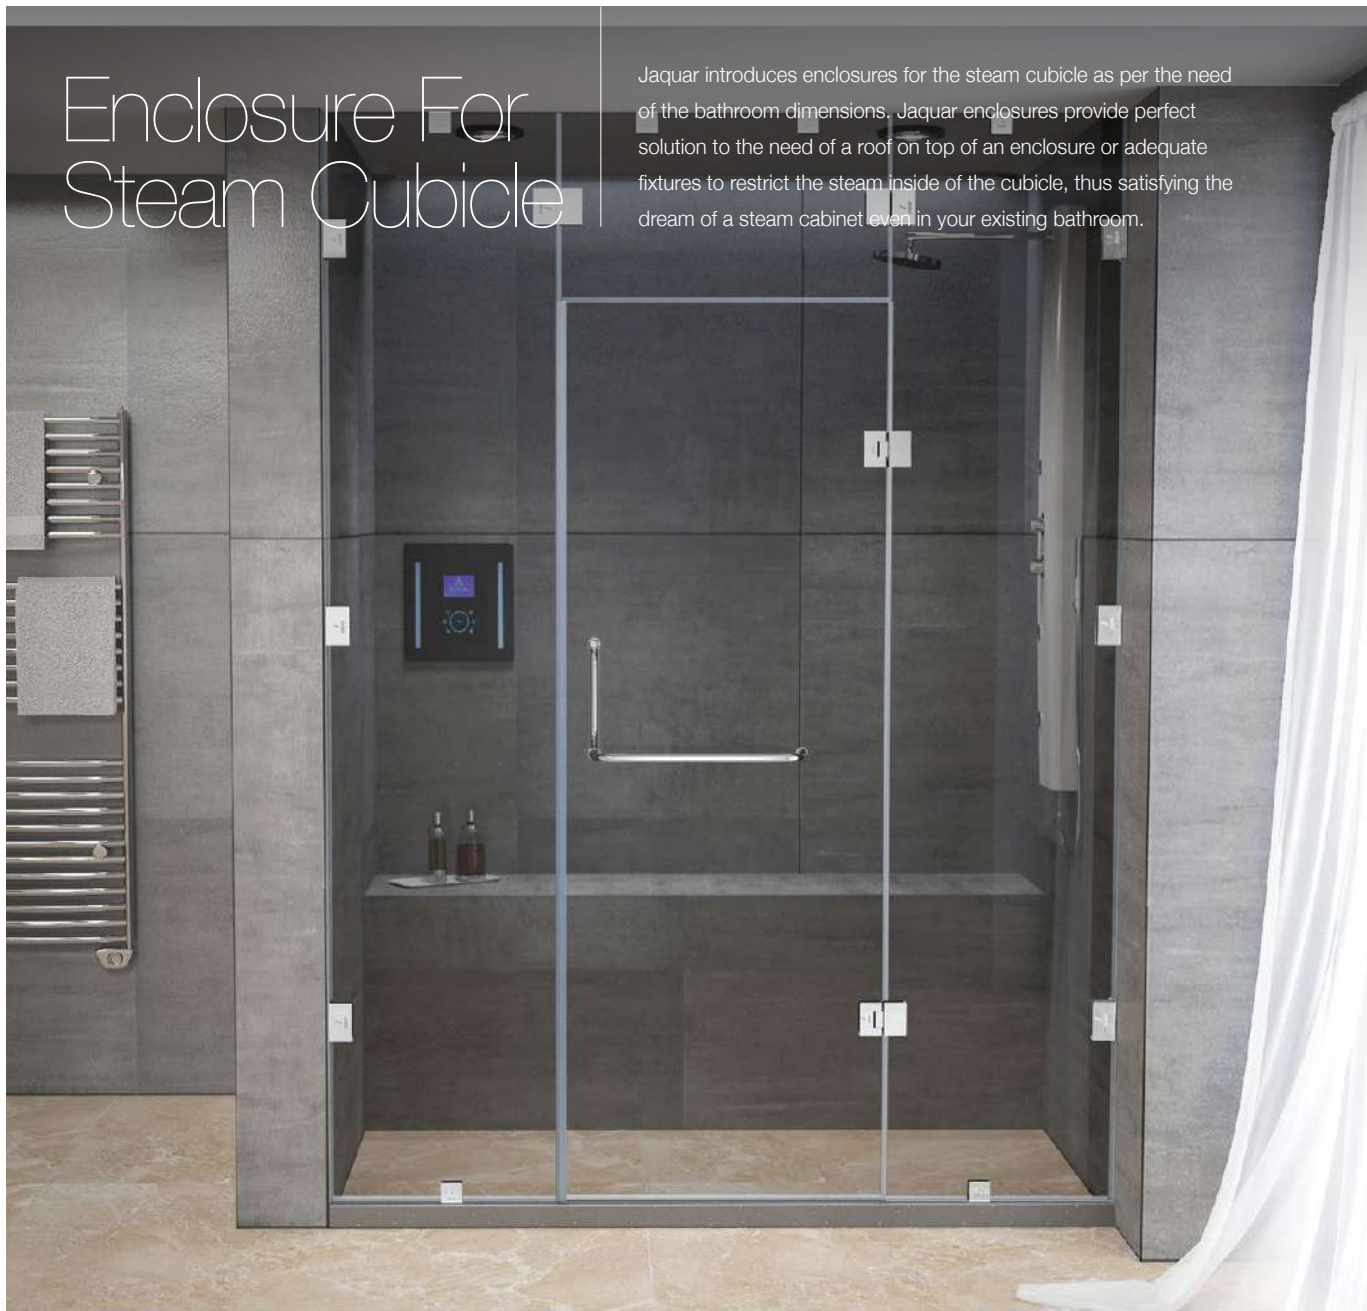

JSE-CHR-810UF60H19X

H: 1950 W: 600 Rs. 9,950

Enclosure For Steam Cubicle

Jaquar introduces enclosures for the steam cubicle as per the need of the bathroom dimensions. Jaquar enclosures provide perfect solution to the need of a roof on top of an enclosure or adequate fixtures to restrict the steam inside of the cubicle, thus satisfying the dream of a steam cabinet even in your existing bathroom.