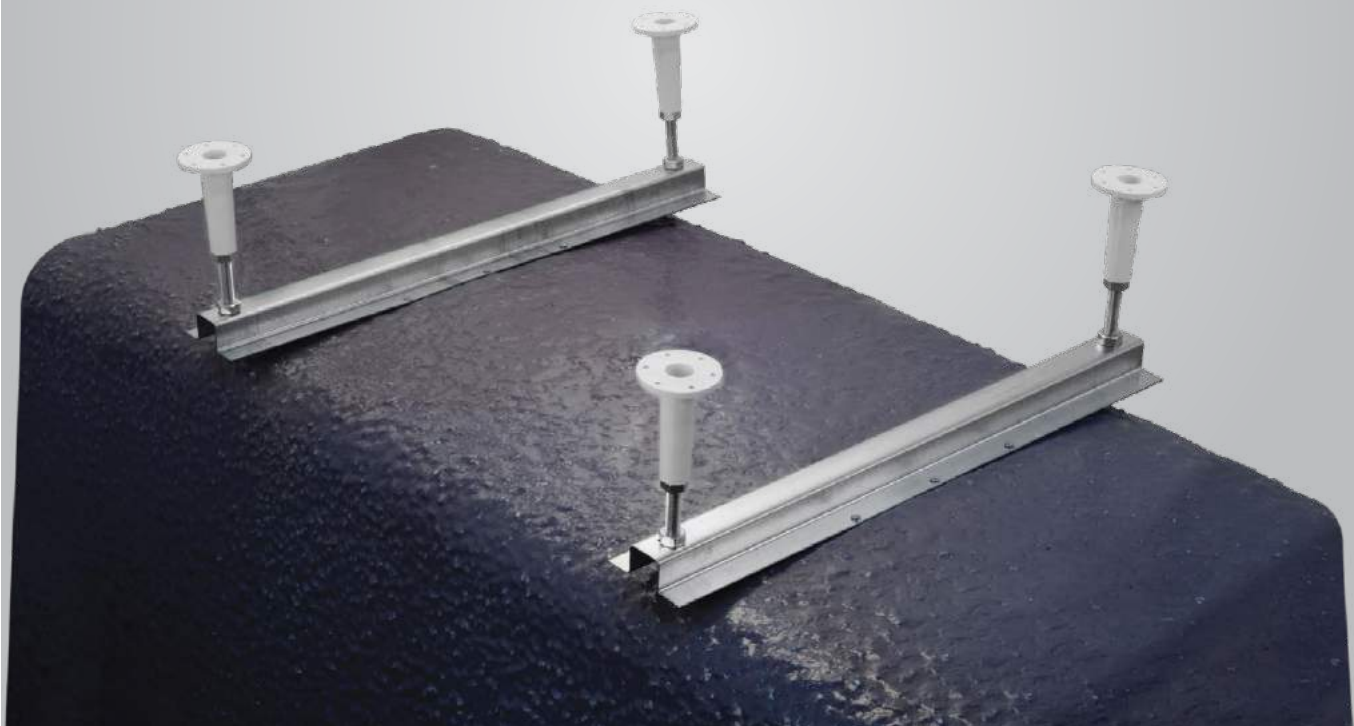

Accessories