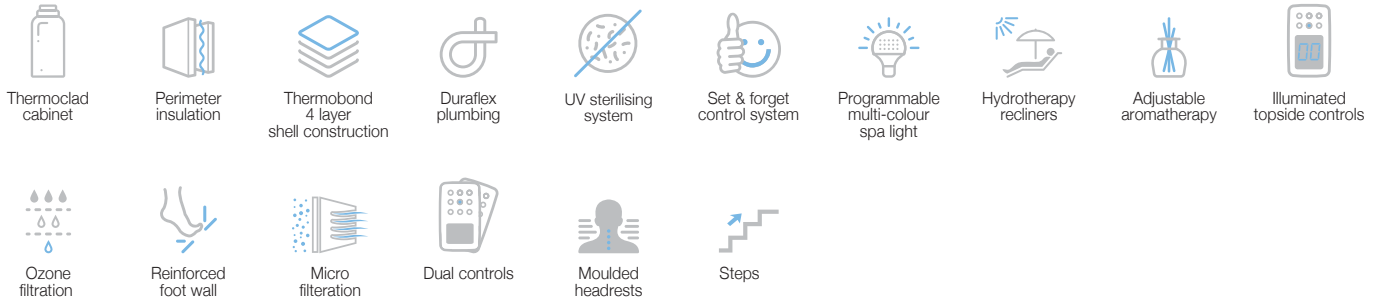

Key features