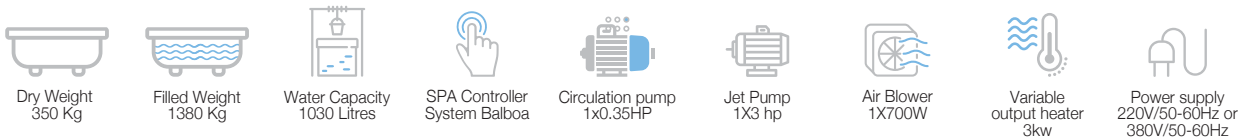

Specifications

Disclaimer: Pictures shown are for illustration purpose only