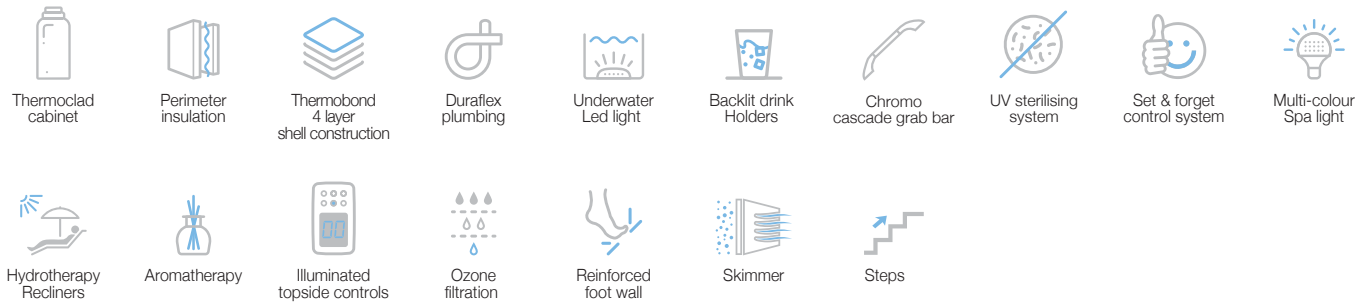

Key features