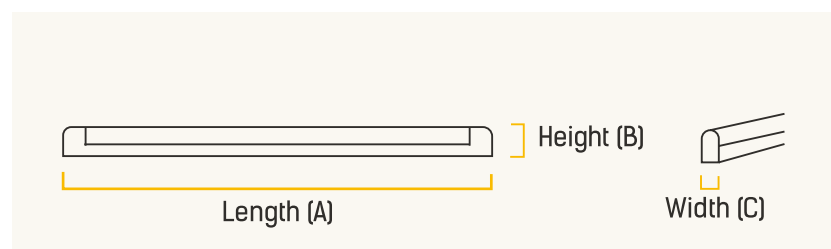

## DIMENSIONS

WATTAGE (W)	LENGTH (A)	HEIGHT (B)	WIDTH (C)
22	1136 mm	34 mm	28 mm