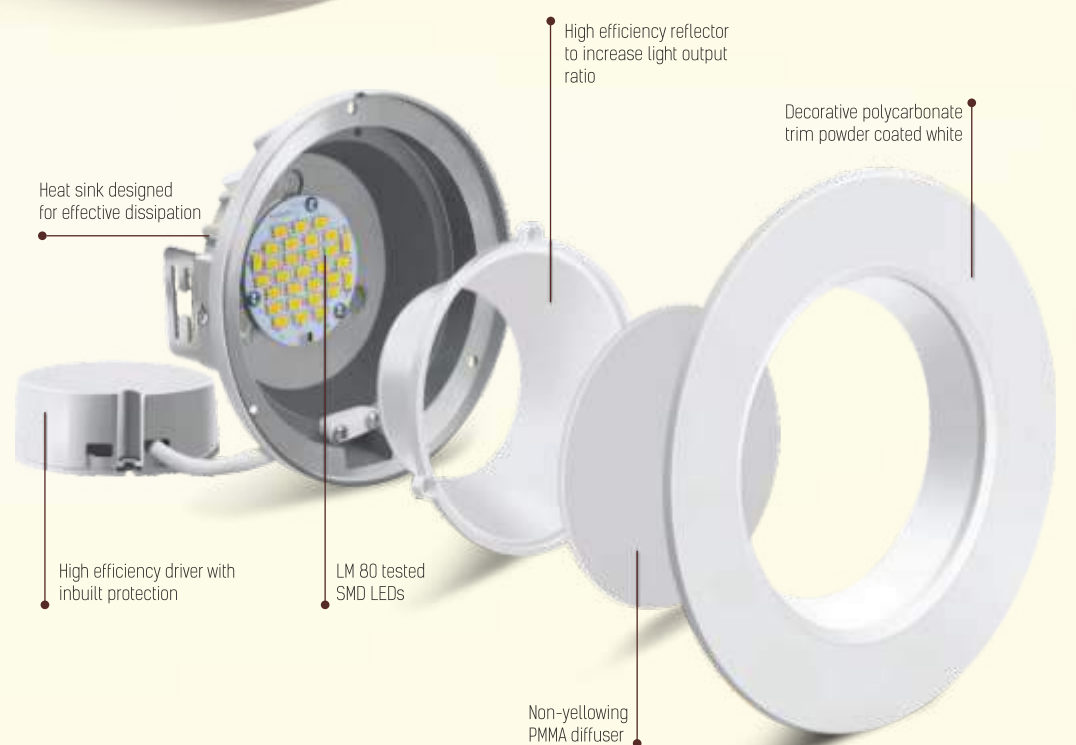

## DIMENSIONS

WATTAGE (W)	SIZE (A)	HEIGHT (B)	CUTOUT (C)(∅)	BEAM (°)
2	42 mm	17 mm	33 mm	60

# GARNET DOWNLIGHTS

An exquisite range of LED downlighters, with the best light output in the industry. It is simple to install due to its integrated design and comes with IP44 protection (resistant to dust and water splashes).