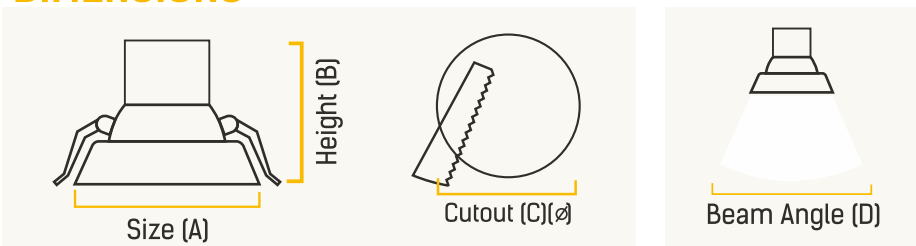

## DIMENSIONS

WATTAGE (W)	SIZE (A)	HEIGHT (B)	CUTOUT (C)(ø)	BEAM (°)
6	50 mm	53 mm	45 mm	60°
9	70 mm	64 mm	65 mm	40°
15	78 mm	76 mm	73 mm	40°