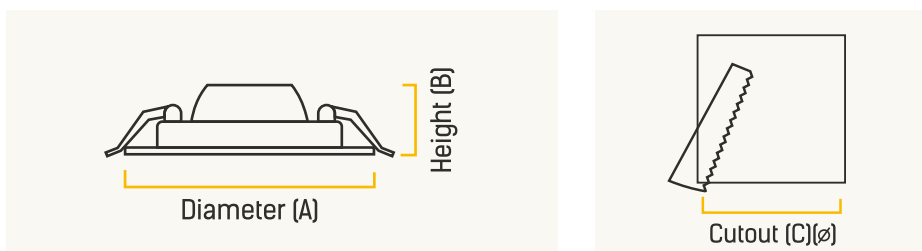

DIMENSIONS