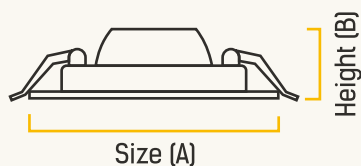

## DIMENSIONS

WATTAGE (W)	SIZE (A)	HEIGHT (B)	CUTOUT (C) [Ø]
3	93x93 mm	28 mm	75x75 mm
6	118x118 mm	28 mm	100x100 mm
10	142x142 mm	28 mm	125x125 mm
12	142x142 mm	28 mm	125x125 mm
15	168x168 mm	28 mm	150x150 mm
20	218x218 mm	28 mm	200x200 mm