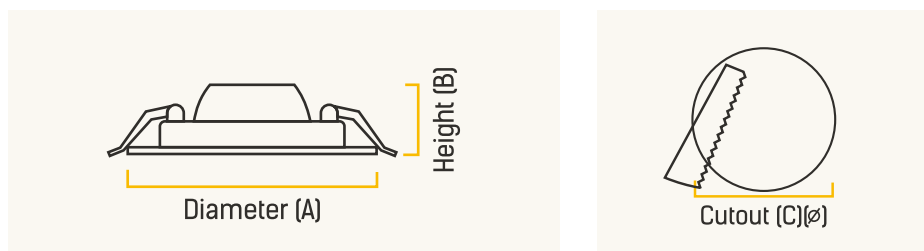

DIMENSIONS

WATTAGE (W)	SIZE (A)	HEIGHT (B)	CUTOUT (C)(Ø)
06	116 mm	32 mm	100 mm
10	145 mm	32 mm	130 mm
15	166 mm	32 mm	150 mm

* Lumen for 6500K