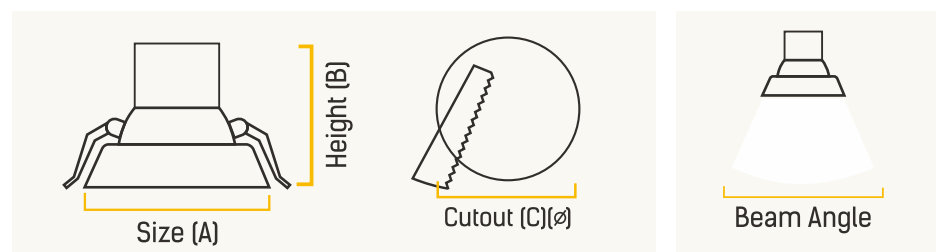

## DIMENSIONS

WATTAGE (W)	SIZE (A)	HEIGHT (B)	CUTOUT (C)(ø)	BEAM (°)
3	75 mm	45 mm	58 mm	45°