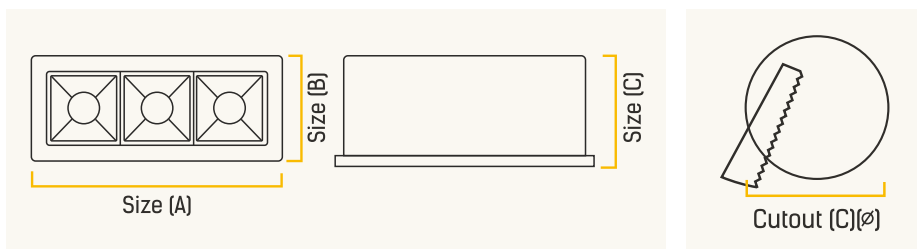

## DIMENSIONS

WATTAGE (W)	SIZE (A)	SIZE (B)	SIZE (C)	CUTOUT
10	147 mm	44 mm	31 mm	141 x 36 mm
20	280 mm	44 mm	31 mm	274 x 36 mm