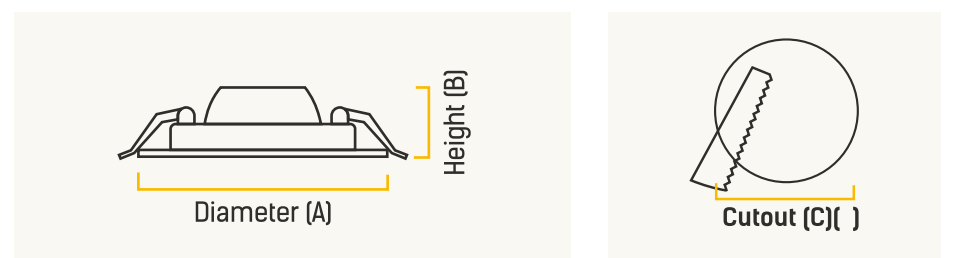

## DIMENSIONS

WATTAGE (W)	DIAMETER (A)	HEIGHT (B)	CUTOUT (C)
6	118 mm	18 mm	106 mm
12	170 mm	21 mm	156 mm
15	170 mm	21 mm	156 mm