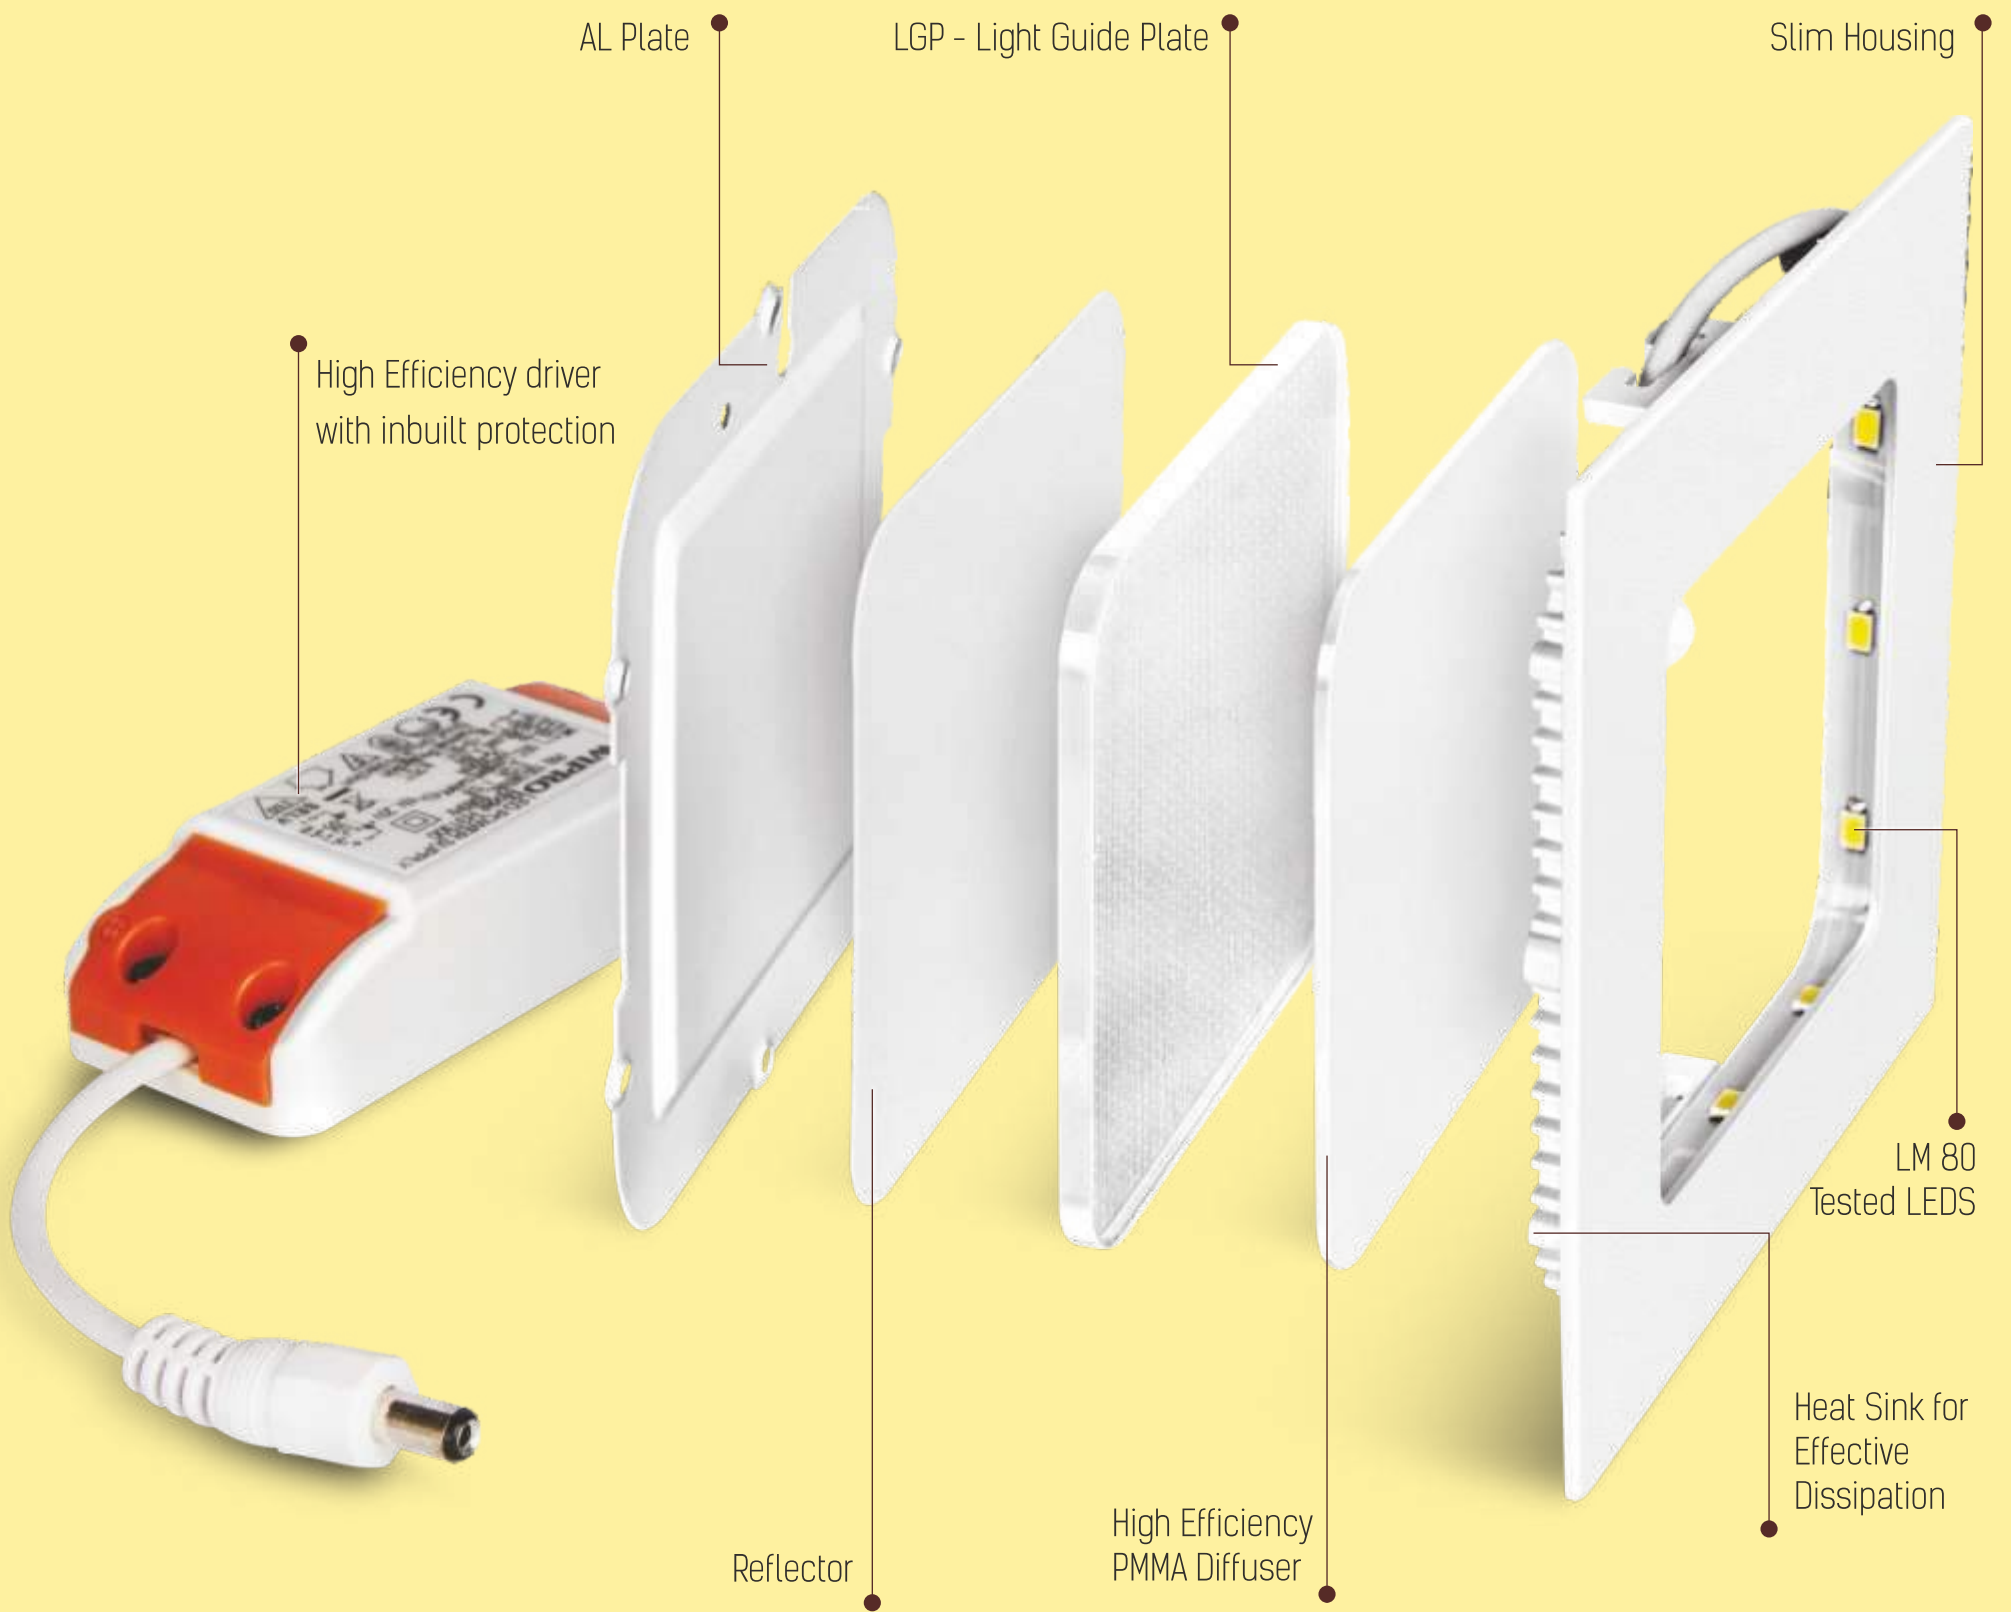

### DIMENSIONS

WATTAGE (W)	DIAMETER (A)	HEIGHT (B)	CUTOUT (C)(∅)
7	96 mm	27 mm	82 mm
12	129 mm	27 mm	110 mm
15	184 mm	28 mm	159 mm
18	184 mm	28 mm	159 mm

### APPLICATIONS

MODERN HOMES

OFFICES

SCHOOLS

HOSPITALITY

RETAIL

LM 80 tested  
LED Technology

Designed for  
Indian Condition