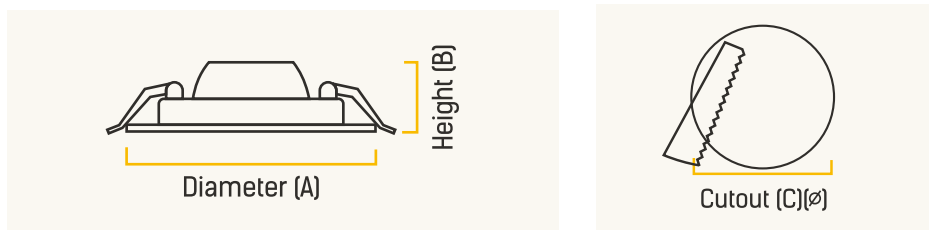

DIMENSIONS

WATTAGE (W)	SIZE (A)	HEIGHT (B)	CUTOUT (C)(∅)
5	110 mm	48 mm	75 mm
8	110 mm	48 mm	75 mm
12	110 mm	48 mm	75 mm