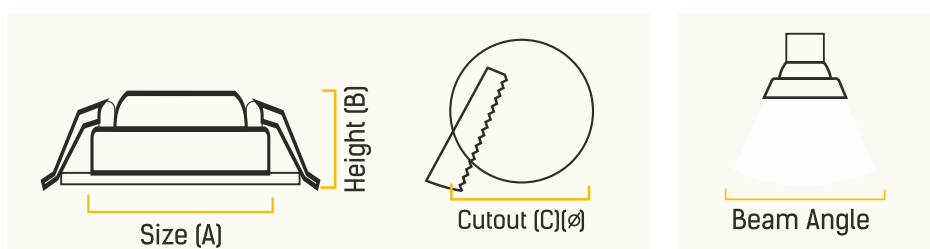

## DIMENSIONS

WATTAGE (W)	DIAMETER (A)	HEIGHT (B)	CUTOUT (C)(∅)	BEAM (°)
1	31.1	25	29.9	36
3	37.8	28	35	36
5	41.9	33	39.5	36