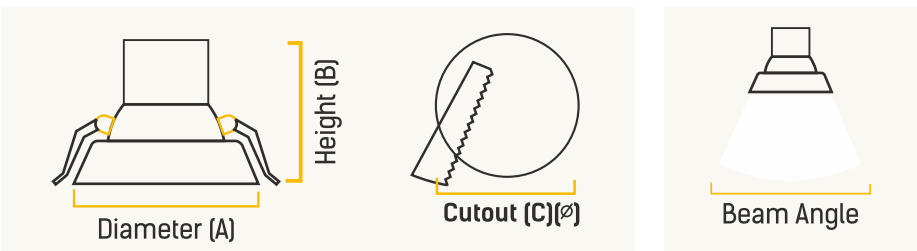

# GARNET SLIM COB SPOTLIGHTS

- ↳ Slimmest spotlights (20mm), easily used in low depth false ceilings
- ↳ Aluminium PDC heat sink for effective heat dissipation
- ↳ Dual optics technology for better light distribution
- ↳ Adjustable design to focus light on desired area
- ↳ LM 80 tested LED technology ensures long life
- ↳ High voltage protection upto 380VAC
- ↳ Surge protection upto 2.5KV

## DIMENSIONS

WATTAGE (W)	DIAMETER (A)	HEIGHT (B)	CUTOUT (C)(ø)	BEAM (°)
3	72 mm	20 mm	62 mm	38°
6	82 mm	20 mm	72 mm	38°
9	87 mm	20 mm	77 mm	38°