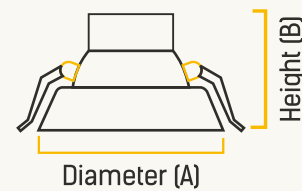

## DIMENSIONS

WATTAGE (W)	DIAMETER (A)	HEIGHT (B)	CUTOUT (C)(ø)
10	129 mm	54 mm	115 mm
15	164 mm	59 mm	150 mm
20	187 mm	62 mm	174 mm

### DIMENSIONS

WATTAGE (W)	DIAMETER (A)	HEIGHT (B)	CUTOUT (C)(Ø)
5	95 mm	58 mm	70 mm
8	113 mm	59 mm	94 mm
12	145 mm	66 mm	125 mm
15	174 mm	68 mm	150 mm