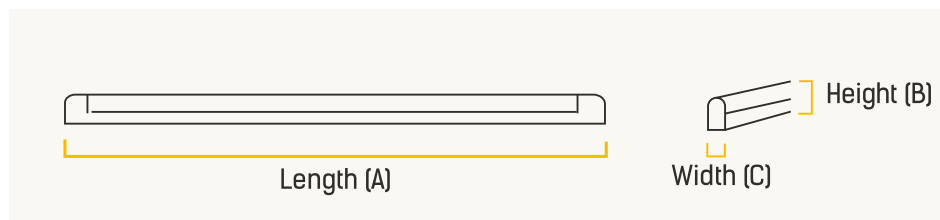

## DIMENSIONS

WATTAGE (W)	LENGTH (A)	HEIGHT (B)	WIDTH (C)
20	1200 mm	44 mm	29 mm