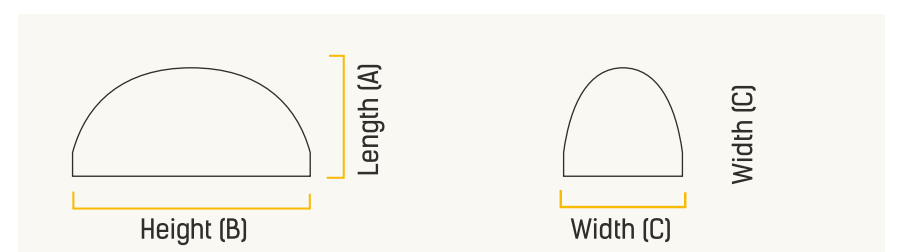

DIMENSIONS

WATTAGE (W)	LENGTH (A)	HEIGHT (B)	WIDTH (C)
2x3W	100 mm	161 mm	78 mm

APPLICATIONS

OUTDOOR WALL LIGHT