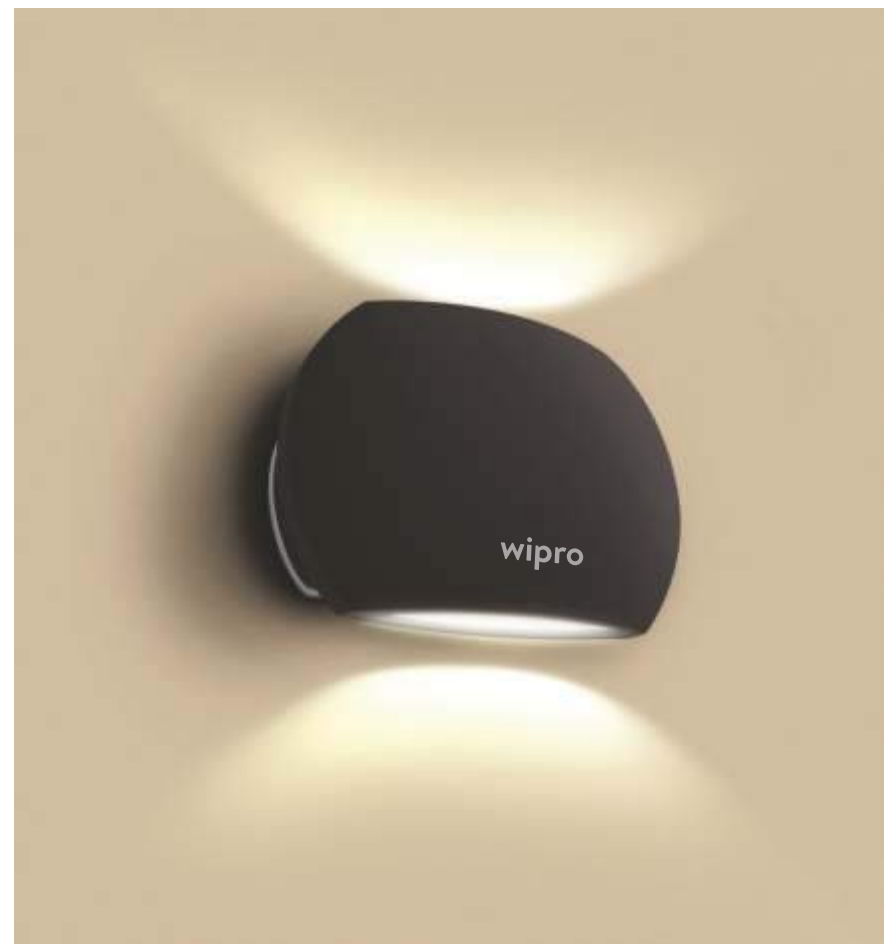

GARNET

IP54 UD Wall Light

- Premium design with stylish look in Aluminium housing
- Symmetric up and down light beam for wall decoration
- LM 80 tested LED technology for long life
- Surge protection upto 2.5KV
- IP54 protection for outdoor application

CAT NO	WATTAGE (W)	CCT (K)	VOLTAGE RANGE (VAC)
DW21227	2x6W	2700	220-240