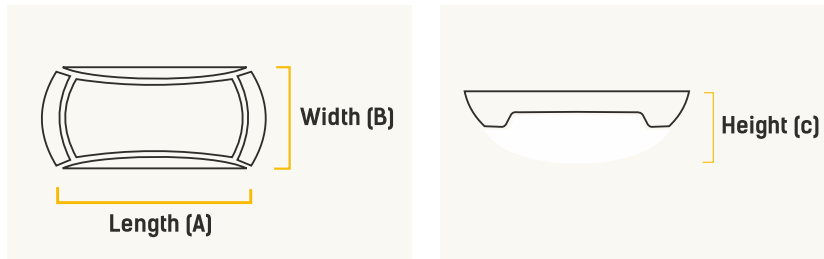

## DIMENSIONS

WATTAGE (W)	LENGTH (A)	WIDTH (B)	HIEGHT (C)
10	170 mm	96 mm	70 mm