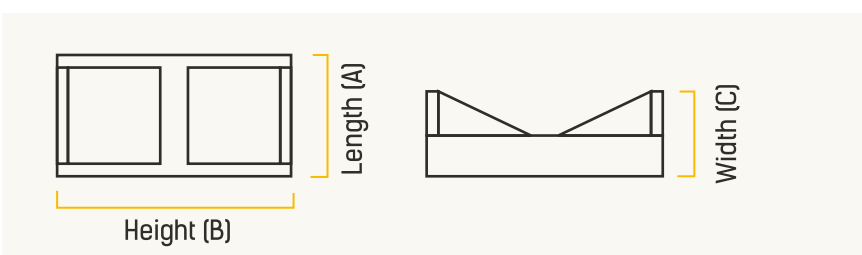

### DIMENSIONS

WATTAGE (W)	LENGTH (A)	HEIGHT (B)	WIDTH (C)
2x6W	135 mm	98 mm	60 mm

## IP54 UD Wall Light

- Premium design with stylish look in Aluminium housing
- Symmetric up and down light beam for wall decoration
- LM 80 tested LED technology for long life
- Surge protection upto 2.5KV
- IP54 protection for outdoor application

### DIMENSIONS

WATTAGE (W)	LENGTH (A)	HEIGHT (B)	WIDTH (C)
2x6W	81 mm	142 mm	66 mm