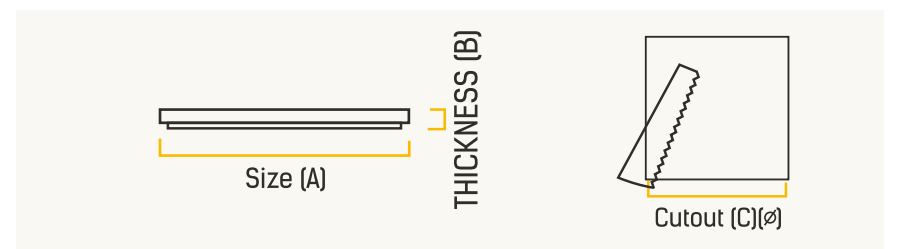

## DIMENSIONS

WATTAGE (W)	SIZE (A)	THICKNESS (B)	CUTOUT (C)(ø)
40	595x595 mm	10 mm	585 mm