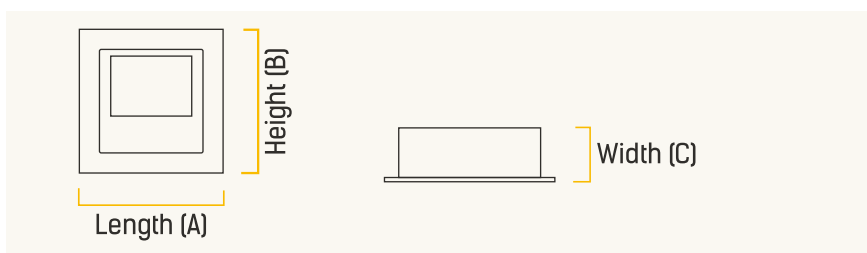

DIMENSIONS

WATTAGE (W)	LENGTH (A)	HEIGHT (B)	WIDTH (C)
03	84 mm	84 mm	40 mm