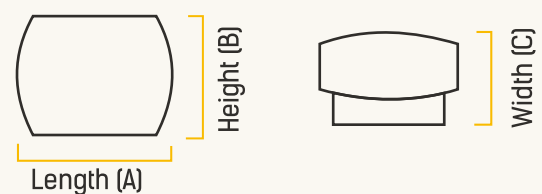

### DIMENSIONS

WATTAGE (W)	LENGTH (A)	HEIGHT (B)	WIDTH (C)
2x6W	80 mm	150 mm	68 mm

## IP54 UD Wall Light

- Premium design with stylish look in Aluminium housing
- Symmetric up and down light beam for wall decoration
- LM 80 tested LED technology for long life
- Surge protection upto 2.5KV
- IP54 protection for outdoor application

### DIMENSIONS

WATTAGE (W)	LENGTH (A)	HEIGHT (B)	WIDTH (C)
2x6W	135 mm	98 mm	60 mm