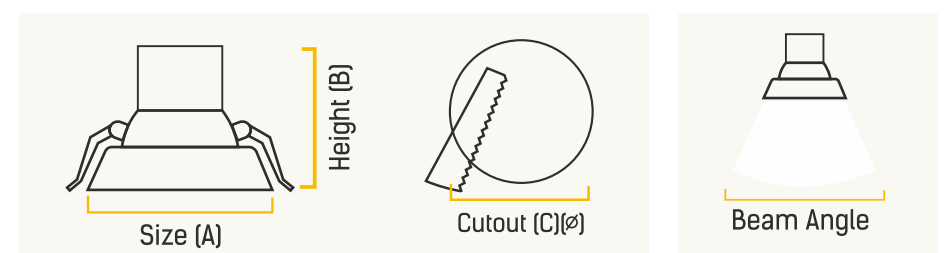

## DIMENSIONS

WATTAGE (W)	SIZE (A)	HEIGHT (B)	CUTOUT (C)(ø)	BEAM (°)
5	46 mm	59 mm	40 mm	45°
12	60 mm	82 mm	55 mm	15°