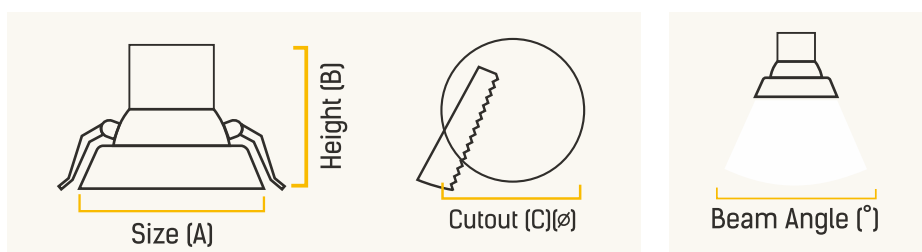

## DIMENSIONS

WATTAGE (W)	SIZE (A)	HEIGHT (B)	CUTOUT (C)(ø)	BEAM (°)
9	75 mm	64 mm	65 mm	40°
15	85 mm	76 mm	75 mm	38°