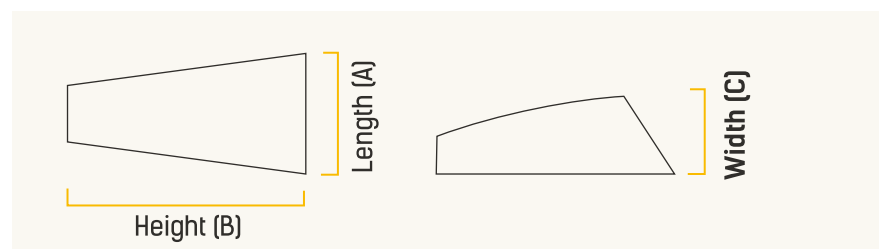

DIMENSIONS

WATTAGE (W)	LENGTH (A)	HEIGHT (B)	WIDTH (C)
2x6W	81 mm	170 mm	48 mm

APPLICATIONS

OUTDOOR WALL LIGHT