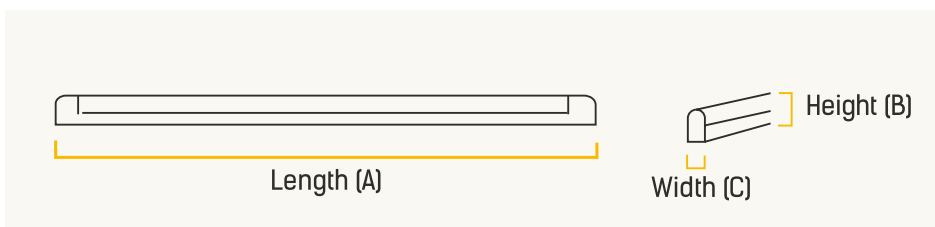

## DIMENSIONS

WATTAGE (W)	LENGTH (A)	HEIGHT (B)	WIDTH (C)
20	1136 mm	38 mm	23 mm
36	1180 mm	38 mm	27 mm